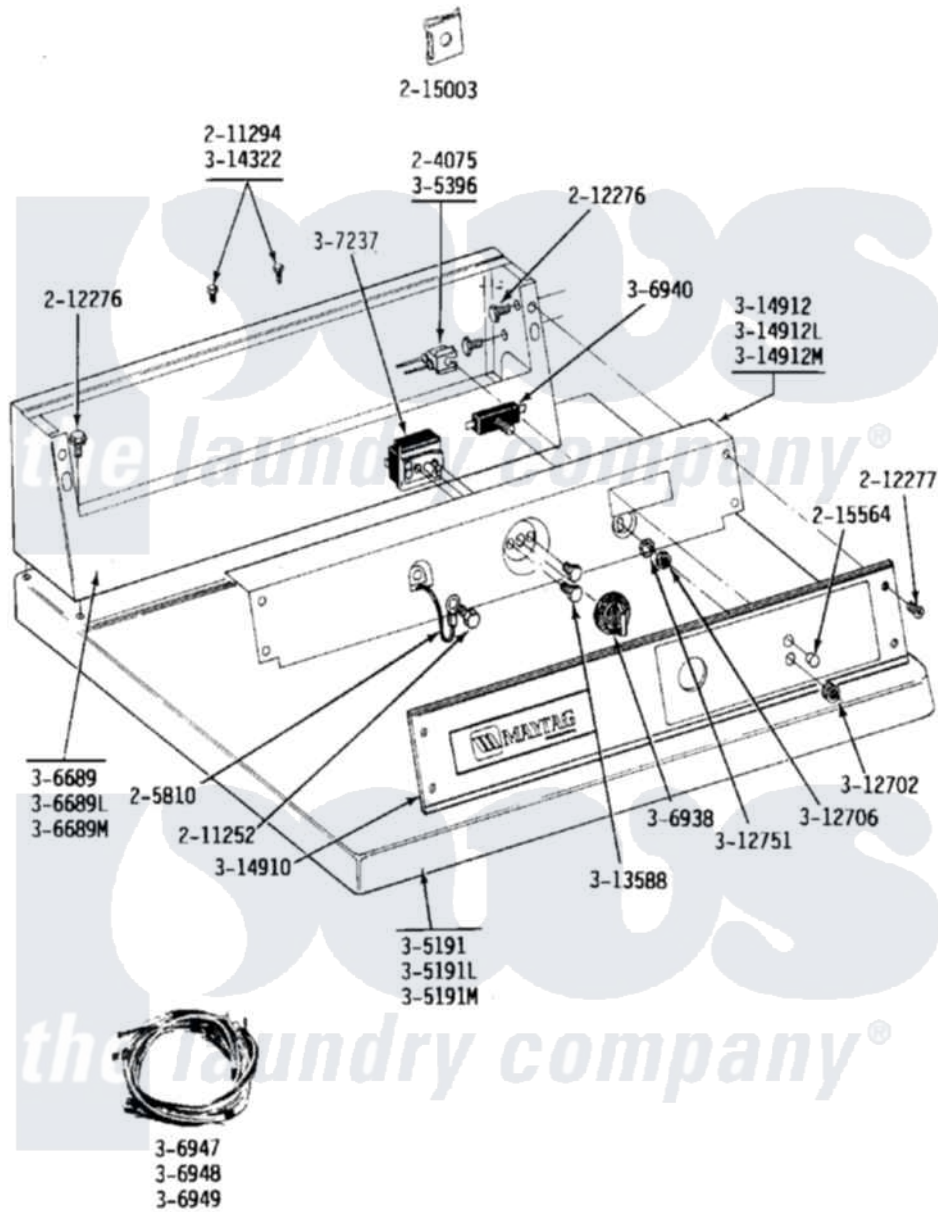

# Maytag DG24CM 01 - CM CONTROL PANEL

Maytag [Commercial Maytag DG24CM Dryer Parts](#) Parts Diagram 01 - CM CONTROL PANEL  
 Click on the part number to view part

Item	Original Part Number	Replaced By	Status	Part Description
001	204075		Not Available	PILOT LAMP (DG MODELS ONLY)
002	<a href="#">205810</a>			Wire, Ground
003	<a href="#">211252</a>			Screw, Ground Wire
004	<a href="#">211294</a>	<a href="#">90767</a>		Screw, 8A X 3/8 HeX Washer Head Tapping
005	212276	<a href="#">W10116760</a>		Screw
006	<a href="#">212277</a>			Screw, No.8 X 1/2 Inch
007	<a href="#">215003</a>			Fastener, Panel And Bracket
008	<a href="#">215564</a>			Lens, Indicator Light
009	Y305191		Not Available	TOP COVER-WHITE
010	NLA		Not Available	TOP COVER-ALMOND
011	NLA		Not Available	TOP COVER-HARVEST WHEAT
013	NLA		Not Available	CONTROL COVER (WHT)
014	NLA		Not Available	CONTROL COVER ASSY---NA
015	NLA		Not Available	CONTROL COVER ASSY

016	<a href="#">306938</a>		Knob, Selector Switch
017	307237	<a href="#">W10327105</a>	Switch, Cycle Selection
018	306940	<a href="#">W10149462</a>	Switch, Push-To-Start
019	NLA	Not Available	MAIN WIRE HARNESS - DG
022	<a href="#">Y312702</a>		Knurled Nut, Start Switch
023	Y312706	<a href="#">422617</a>	Nut
024	<a href="#">312751</a>		Lockwasher, Start Switch
025	<a href="#">Y313588</a>	<a href="#">488234</a>	Screw 8-32 X 1/4
026	Y314322	<a href="#">211251</a>	Screw, Transformer
027	NLA	Not Available	CONTROL PANEL COMMERCIAL DRYER
028	314912	Not Available	BRACKET, CONTROL PANEL (WHT)
029	NLA	Not Available	BACK UP PLATE-ALMOND
030	NLA	Not Available	BACK UP PLATE-HARVEST WHEAT