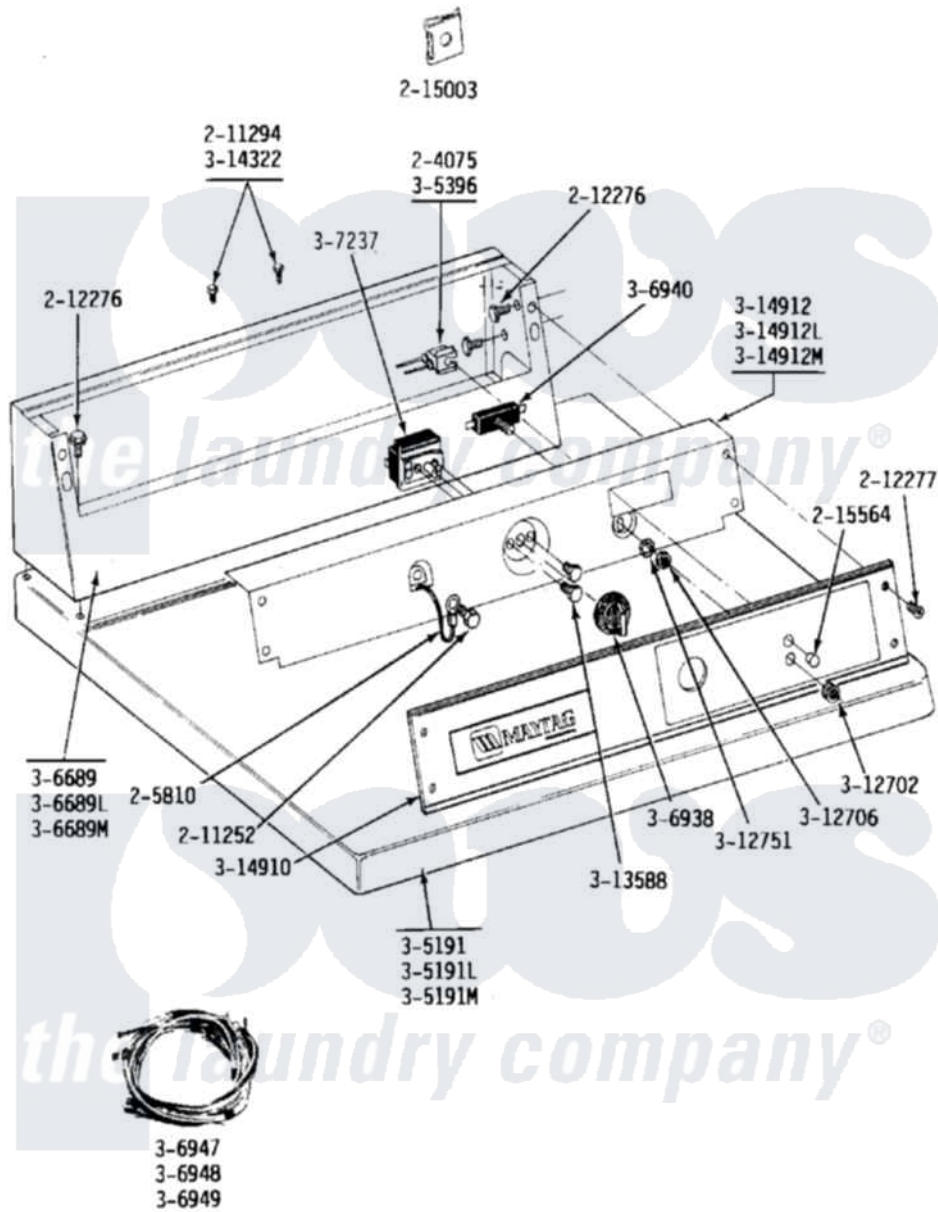

Maytag DG24CS 01 - CS CONTROL PANEL

Maytag [Commercial Maytag DG24CS Dryer Parts](#) Parts Diagram 01 - CS CONTROL PANEL
 Click on the part number to view part

Item	Original Part Number	Replaced By	Status	Part Description
001	204075		Not Available	PILOT LAMP (DG MODELS ONLY)
002	205810			Wire, Ground
003	211252			Screw, Ground Wire
004	211294	90767		Screw, 8A X 3/8 HeX Washer Head Tapping
005	212276	W10116760		Screw
006	212277			Screw, No.8 X 1/2 Inch
007	215003			Fastener, Panel And Bracket
008	215564			Lens, Indicator Light
009	Y305191		Not Available	TOP COVER-WHITE
010	NLA		Not Available	TOP COVER-ALMOND
011	NLA		Not Available	TOP COVER-HARVEST WHEAT
013	NLA		Not Available	CONTROL COVER (WHT)
014	NLA		Not Available	CONTROL COVER ASSY---NA
015	NLA		Not Available	CONTROL COVER ASSY

016	306938		Knob, Selector Switch
017	307237	W10327105	Switch, Cycle Selection
018	306940	W10149462	Switch, Push-To-Start
019	NLA	Not Available	MAIN WIRE HARNESS - DG
022	Y312702		Knurled Nut, Start Switch
023	Y312706	422617	Nut
024	312751		Lockwasher, Start Switch
025	Y313588	488234	Screw 8-32 X 1/4
026	Y314322	211251	Screw, Transformer
027	NLA	Not Available	CONTROL PANEL COMMERCIAL DRYER
028	314912	Not Available	BRACKET, CONTROL PANEL (WHT)
029	NLA	Not Available	BACK UP PLATE-ALMOND
030	NLA	Not Available	BACK UP PLATE-HARVEST WHEAT