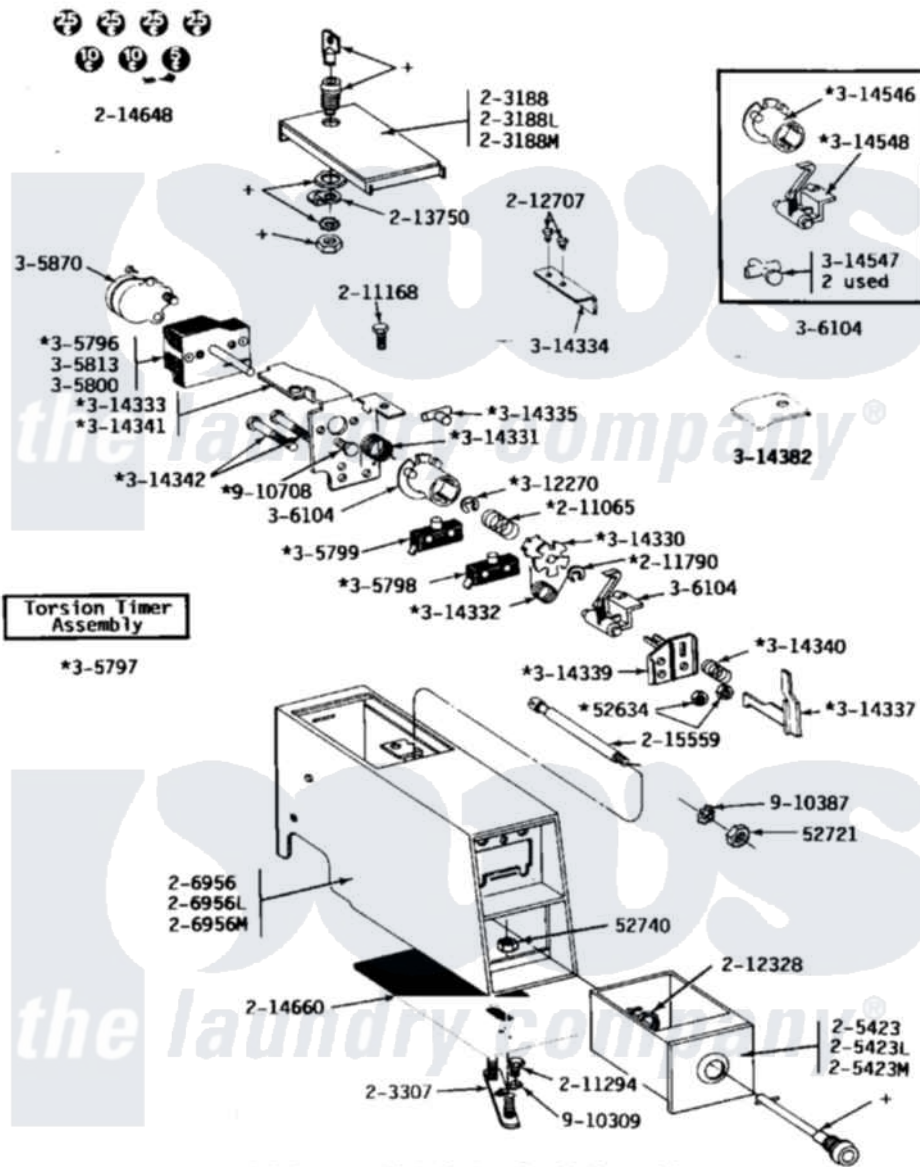

Maytag DG24CS 02 - CS CONTROL PANEL/COIN BOX

Maytag [Commercial Maytag DG24CS Dryer Parts](#) Parts Diagram 02 - CS CONTROL PANEL/COIN BOX
 Click on the part number to view part

Item	Original Part Number	Replaced By	Status	Part Description
001	Y052634	701719		Nut, Hex
002	Y052721			Nut, Terminal Block Plate
003	Y052740	62739		Nut, Lock
004	203188		Not Available	TIMER ACCESS DOOR (WHT)
005	203188L		Not Available	ACCESS DOOR-ALMOND
006	203188M		Not Available	ACCESS DOOR-HARVEST WHEAT
007	NLA		Not Available	MTG. STRAP---NA
008	205423	208883		Coin Box K
009	205423L	208883		Coin Box K
010	205423M	208883		Coin Box K
011	206956	22001405		Case, Coin Slide
012	206956L	22001405		Case, Coin Slide
013	206956M	22001405		Case, Coin Slide
014	211065			Spring, Index Wheel
015	211168	W10139210		Screw, 8-18 X 5/16