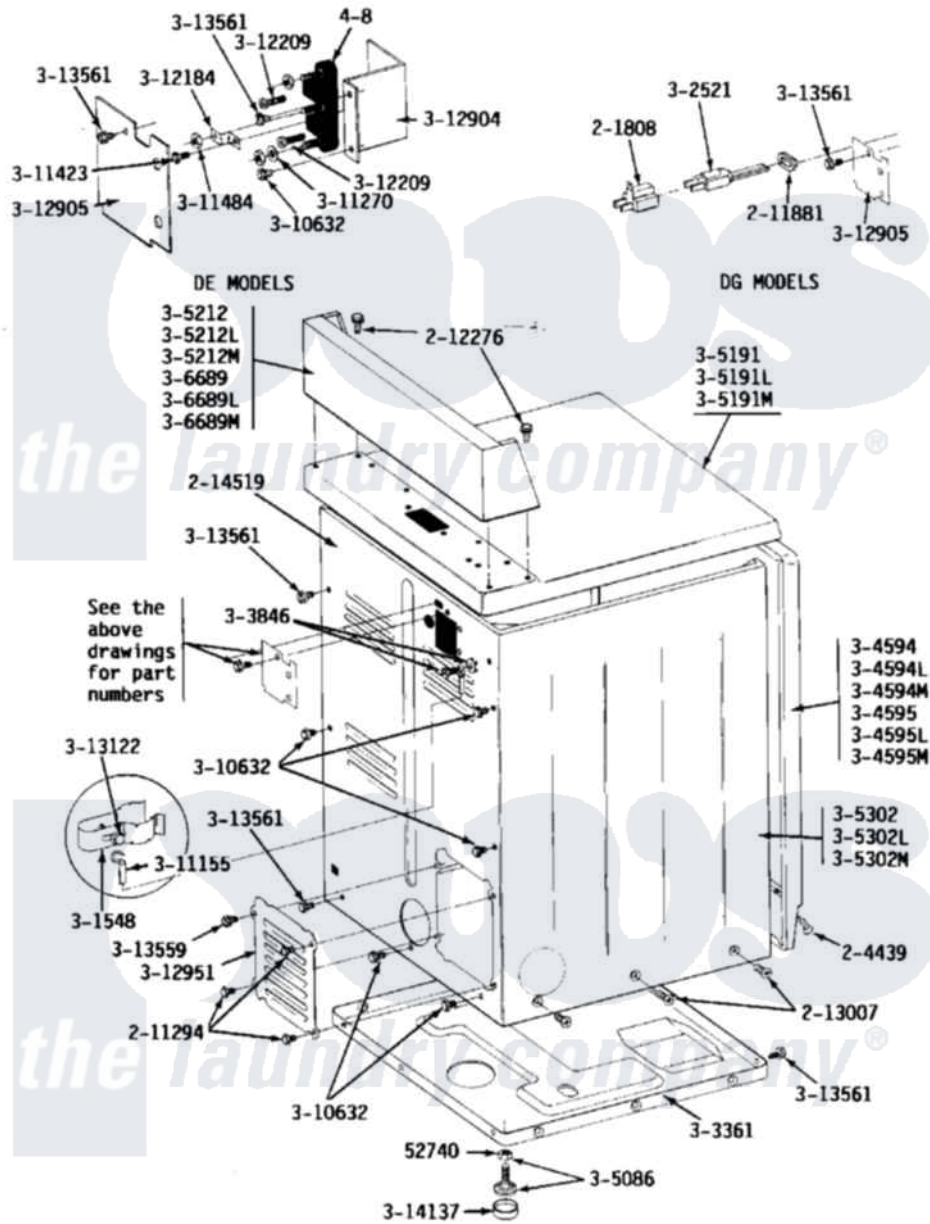

Maytag DG24CS 04 - REAR VIEW

Maytag Commercial Maytag DG24CS Dryer Parts Parts Diagram 04 - REAR VIEW
 Click on the part number to view part

Item	Original Part Number	Replaced By	Status	Part Description
001	Y052740	62739		Nut, Lock
002	Y201808			Converter
003	204439			Screw And Fstner Assembly
004	211294	90767		Screw, 8A X 3/8 HeX Washer Head Tapping
005	211881			Grommet, Cord Part Not Used-Gas Models Only
006	212276	W10116760		Screw
007	213007			Xfor Cabinet See Cabinet, Back
008	214519			LABEL, ELECTRICAL INSTR. PART NOT USED-GAS MODELS ONLY
009	301548			Clamp, Ground Wire
010	302521		Not Available	CORD, POWER PART NOT USED-GAS MODELS ONLY
011	Y303361		Not Available	BASE ASSY. (UPPER & LOWER)
012	NLA		Not Available	SCREW & WASHER ASSY.

013	NLA	Not Available	FRONT PANEL-WHITE
014	NLA	Not Available	FRONT PANEL-ALMOND
015	NLA	Not Available	FRONT PANEL-HARVEST WHEAT
016	Y305086		Adjustable Leg And Nut
018	Y305191	Not Available	TOP COVER-WHITE
019	NLA	Not Available	TOP COVER-ALMOND
020	NLA	Not Available	TOP COVER-HARVEST WHEAT
024	NLA	Not Available	CABINET-WHITE
025	NLA	Not Available	CABINET-ALMOND
026	NLA	Not Available	CABINET-HARVEST WHEAT
027	NLA	Not Available	CONTROL COVER (WHT)
028	NLA	Not Available	CONTROL COVER ASSY---NA
029	NLA	Not Available	CONTROL COVER ASSY
031	311155		Ground Wire And Clamp
038	Y312905	Not Available	COVER, TERMINAL
039	Y312951	Not Available	ACCESS COVER, BACK
040	313122		Screw - Baffle To Tumbler
041	Y313559		Screw
043	Y314137		Foot, Rubber