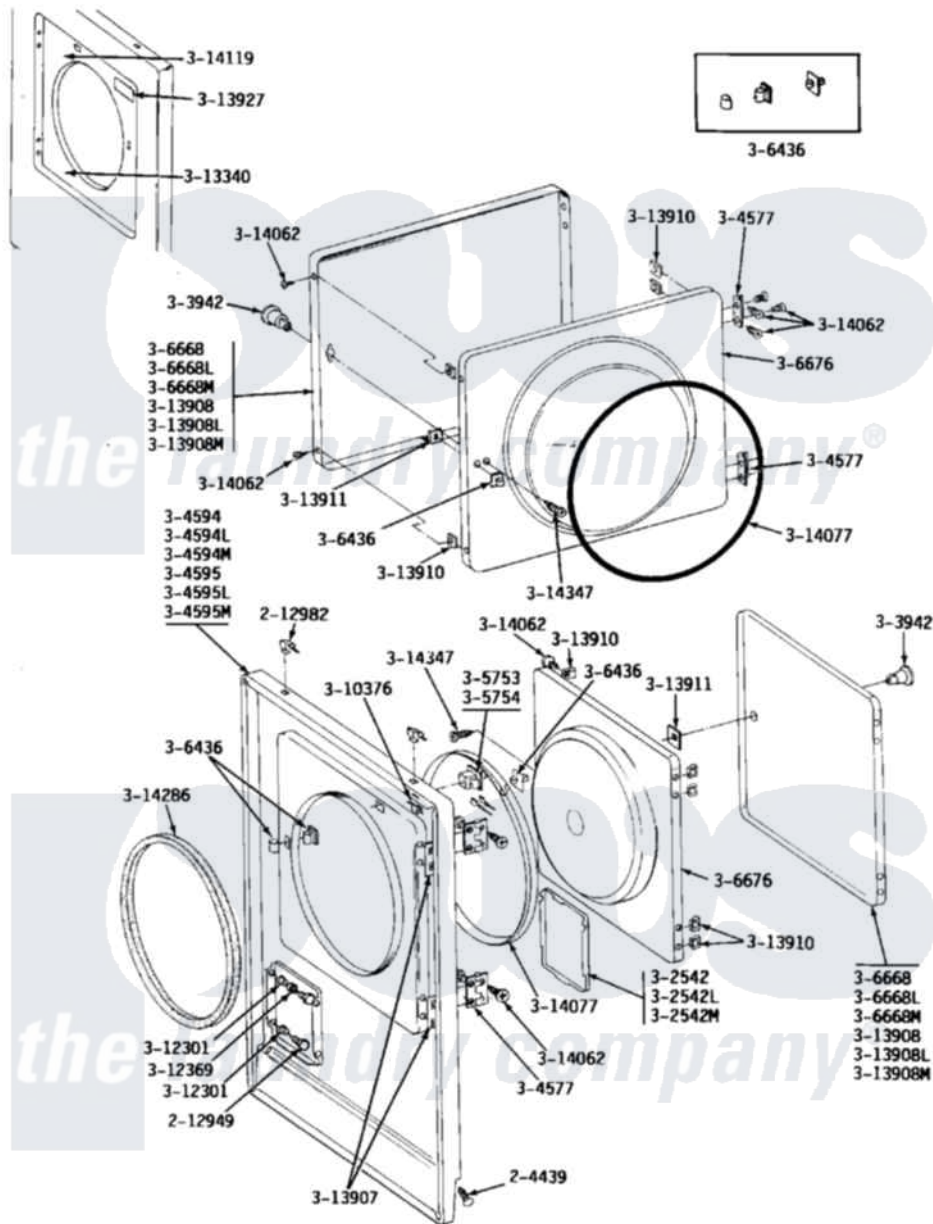

Maytag DG24CS 05 - FRONT PANEL & DOOR ASSEMBLY

Maytag Commercial Maytag DG24CS Dryer Parts Parts Diagram 05 - FRONT PANEL & DOOR ASSEMBLY
 Click on the part number to view part

Item	Original Part Number	Replaced By	Status	Part Description
001	204439			Screw And Fstner Assembly
002	212949	22001866		Screw, Relay
003	212982	22001650		Fastener, Spring
004	NLA		Not Available	ACCESS DOOR (WHITE)
005	NLA		Not Available	ACCESS DOOR-ALMOND
006	NLA		Not Available	ACCESS DOOR-HARVEST WHEAT
007	NLA		Not Available	KNOB AND SCREW
008	NLA		Not Available	FRONT PANEL-WHITE
009	NLA		Not Available	FRONT PANEL-ALMOND
010	NLA		Not Available	FRONT PANEL-HARVEST WHEAT
011	NLA		Not Available	FRONT PANEL-HARVEST WHEAT
"	Y304577	33001230		Hinge, Door
012	Y305753	W10169313		Switch-Dor
013	306436			Door Latch Kit--W

014	Y306668		DOOR (WHT)
015	NLA	Not Available	DOOR-ALMOND
016	NLA	Not Available	DOOR-HARVEST WHEAT
017	NLA	Not Available	INNER DOOR WITH KNOB
018	Y310376		Clip, Door Switch Harness
019	NLA	Not Available	BUSHING FOR ACCESS STUD
020	312369		Sleeve, Access Panel Stud Part Not Used
021	Y313340		LABEL, LINT SCREEN INSTRUCTION
022	Y313907		Fastener, Twin
023	Y313908		DOOR PANEL-WHITE
024	NLA	Not Available	DOOR PANEL-ALMOND
025	NLA	Not Available	DOOR PANEL-HARVEST WHEAT
026	Y313910		Clip, Door Liner To Outer Panel
027	Y313911		Door Strike Retainer
028	Y313927		INSTRUCTION LABEL
029	Y314062		Screw, Door Hinge And Panel
030	314077		Door Seal
031	NLA	Not Available	GAS IGNITION LABEL
032	314286		Seal For Front Panel
033	NLA	Not Available	SCREW FOR DOOR KNOB----NA