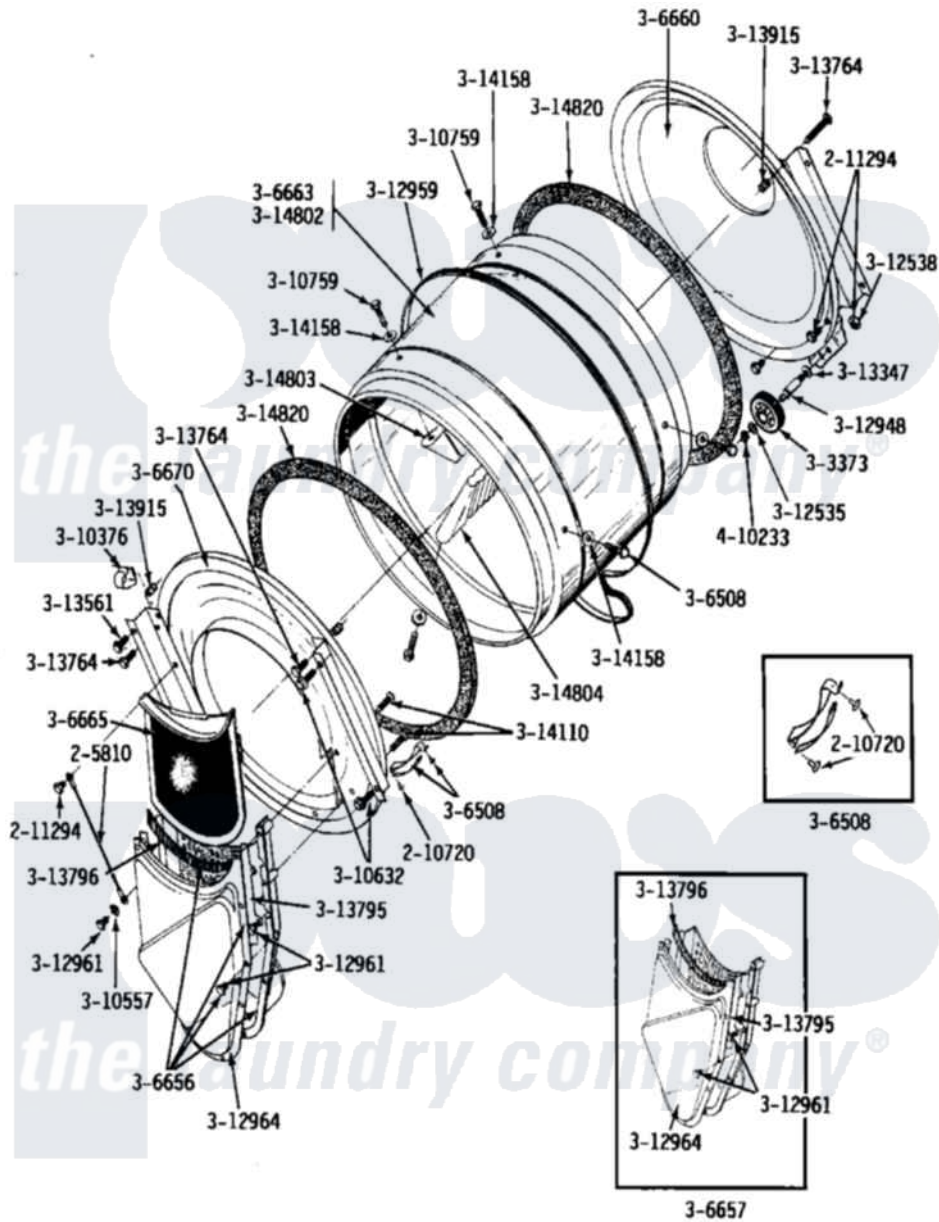

Maytag DG24CS 06 - LINT SCREEN, TUMBLER (FRONT & BACK)

Maytag Commercial Maytag DG24CS Dryer Parts Parts Diagram 06 - LINT SCREEN, TUMBLER (FRONT & BACK)
 Click on the part number to view part

Item	Original Part Number	Replaced By	Status	Part Description
001	205810			Wire, Ground
002	210720			Rivet, Bearing To Tumbler Frnt
003	211294	90767		Screw, 8A X 3/8 HeX Washer Head Tapping
004	Y303373	12001541		Drum Roller/Washer Assembly--W
005	306508			Tumbler Bearing Kit ----W
006	306656		Not Available	OUTLET DUCT & GRID ASSEMBLY
007	306657		Not Available	OUTLET DUCT & GRID
008	Y306660	33001106		Back, Tumbler
009	306663		Not Available	TUMBLER W/BAFFLES
010	Y306665	33001003		Screen, Lint
011	NLA		Not Available	TUMBLER FRONT----NA
012	Y310376			Clip, Door Switch Harness
013	310557			Washer
014	Y310632	1163839		Screw

015	Y310759		Screw, Tumbler Baffles
016	312535		Washer, Vault Mounting Brk.
017	312538	33001443	Nut, Hex
018	Y312948	6-3129480	Shaft- Tumbler
019	Y312959		Poly "V" Belt For Tumbler
020	Y312961	W10116751	Screw
021	Y312964	Not Available	OUTLET DUCT - OUTER HALF
022	Y313347	312535	Washer, Vault Mounting Brk.
023	Y313561		Screw----NA
024	NLA	Not Available	SCREW
025	Y313795		Guide For Lint Screen
026	Y313796		Lint Seal
027	NLA	Not Available	COVER, THREAD
028	Y314110	33002917	Screw, No.10-16
029	314158		Washer, Baffle To Tumbler
030	314802	Not Available	TUMBLER W/OUT BAFFLES
031	314803	33001012	Baffle
032	314803	33001012	Baffle
033	314804	33001004	Baffle, Tall
034	314820		Seal, Tumbler
035	410233	9703438	Ring-Retrn