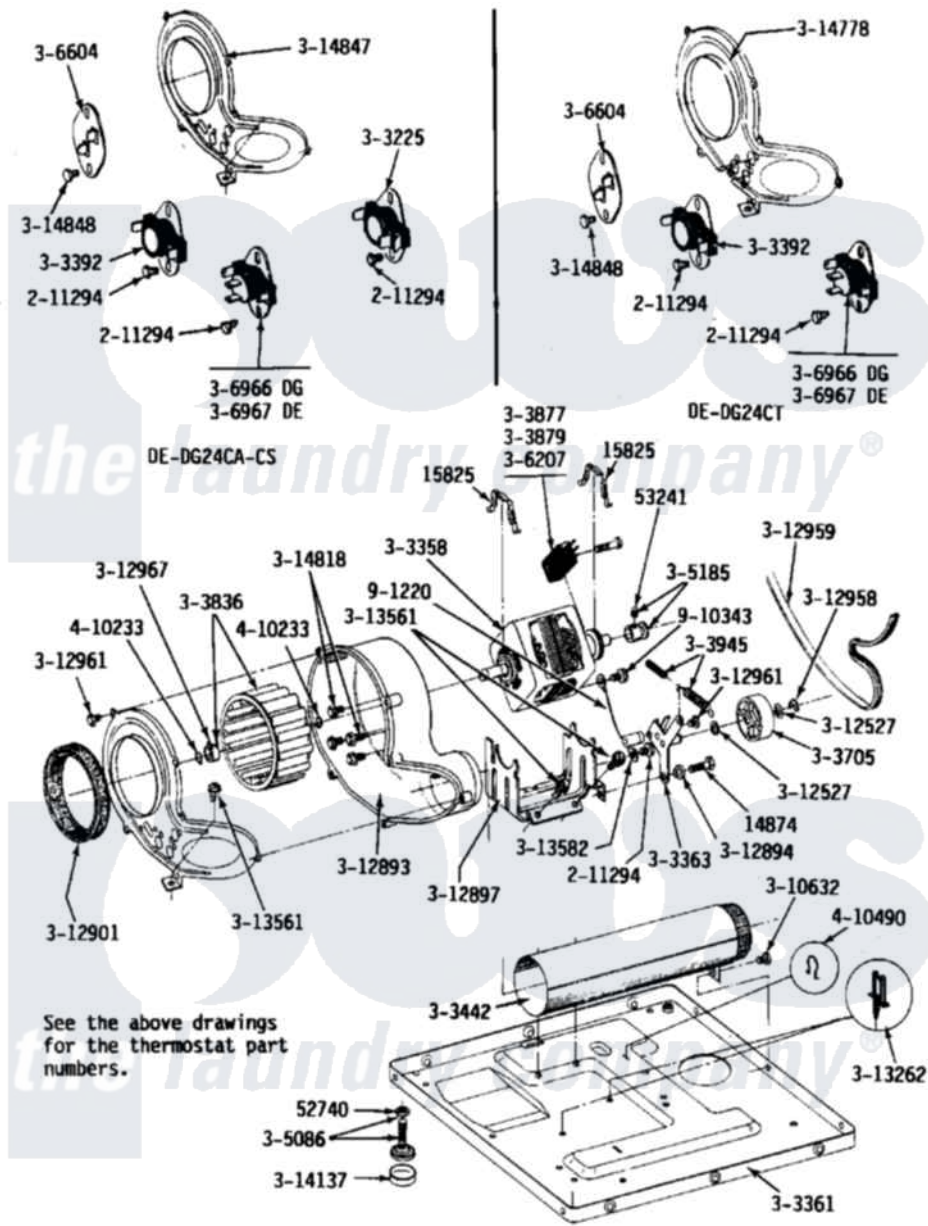

# Maytag DG24CS 08 - MOTOR, BLOWER, BASE FRAME & THERMOSTATS

Maytag [Commercial Maytag DG24CS Dryer Parts](#) Parts Diagram 08 - MOTOR, BLOWER, BASE FRAME & THERMOSTATS

[Click on the part number to view part](#)

Item	Original Part Number	Replaced By	Status	Part Description
001	<a href="#">Y014874</a>			Screw, Idler Arm And Sleeve
002	<a href="#">Y015825</a>			Clip, Motor To Motor Support
003	<a href="#">Y052740</a>	<a href="#">62739</a>		Nut, Lock
004	<a href="#">Y053241</a>			Set Screw, Motor Pulley
005	<a href="#">211294</a>	<a href="#">90767</a>		Screw, 8A X 3/8 HeX Washer Head Tapping
006	<a href="#">Y303225</a>			Thermostat, Permanent Press
007	<a href="#">Y303358</a>	<a href="#">W10410999</a>		Motor-Drive
008	Y303361		Not Available	BASE ASSY. (UPPER & LOWER)
009	Y303363	<a href="#">6-3033630</a>		Idler Arm
010	<a href="#">303392</a>			Thermostat, Cycling
011	<a href="#">Y303442</a>			EXHAUST DUCT ASSEMBLY
012	Y303705	<a href="#">6-3037050</a>		Pulley- ID
013	<a href="#">Y303836</a>			Blower Wheel Assembly And Clamp
				SWITCH, MOTOR EXTERNAL