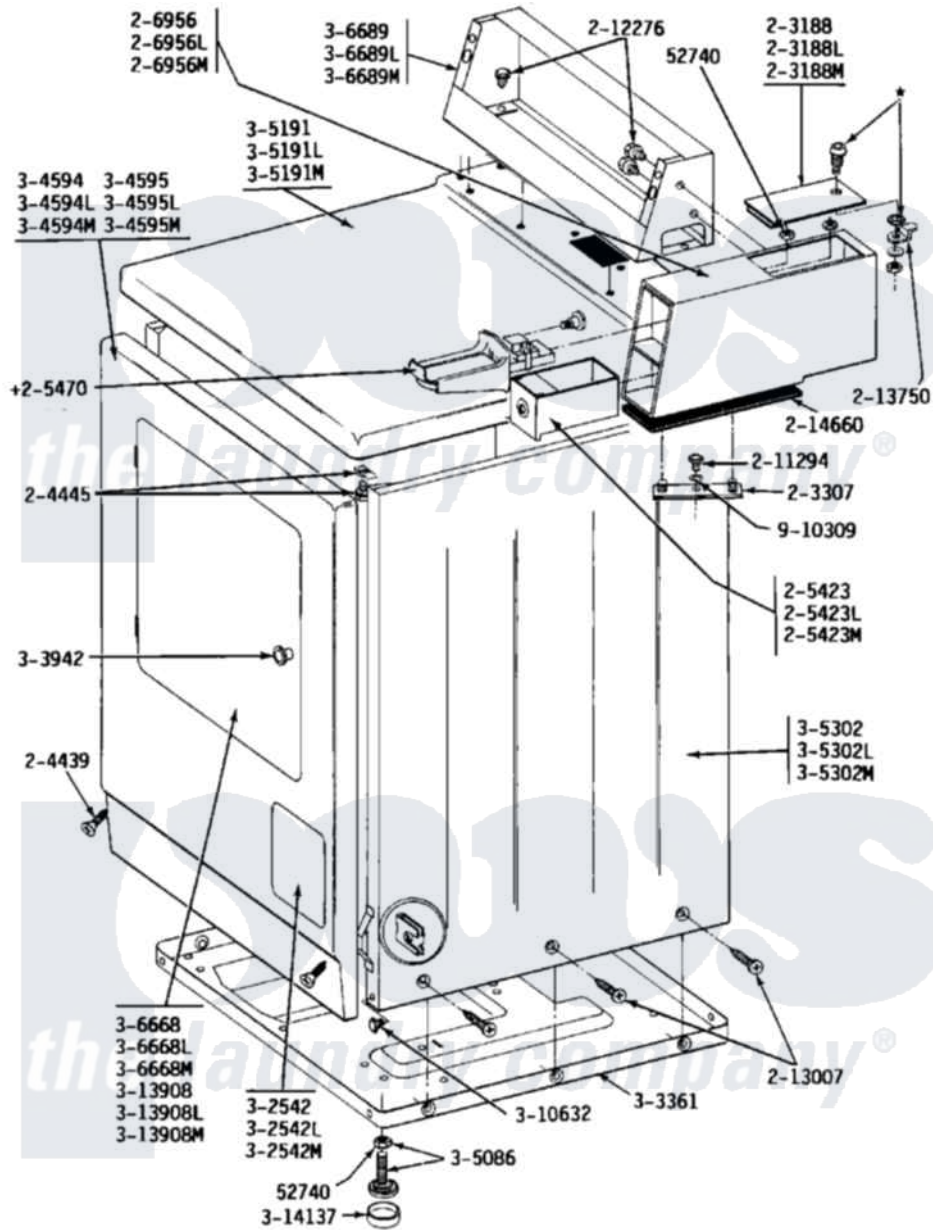

Maytag DG24CS 09 - FRONT VIEW

Maytag Commercial Maytag DG24CS Dryer Parts Parts Diagram 09 - FRONT VIEW
 Click on the part number to view part

Item	Original Part Number	Replaced By	Status	Part Description
001	Y052740	62739		Nut, Lock
002	203188		Not Available	TIMER ACCESS DOOR (WHT)
003	203188L		Not Available	ACCESS DOOR-ALMOND
004	203188M		Not Available	ACCESS DOOR-HARVEST WHEAT
005	NLA		Not Available	MTG. STRAP---NA
006	204439			Screw And Fstner Assembly
007	204445			Screw And Fastener Assembly
008	205423	208883		Coin Box K
009	205423L	208883		Coin Box K
010	205423M	208883		Coin Box K
011	NLA		Not Available	MAYTAG COIN SLIDE
012	206956	22001405		Case, Coin Slide
013	206956L	22001405		Case, Coin Slide
014	206956M	22001405		Case, Coin Slide
015	211204	00767		Screw, 8A X 3/8 HeX Washer