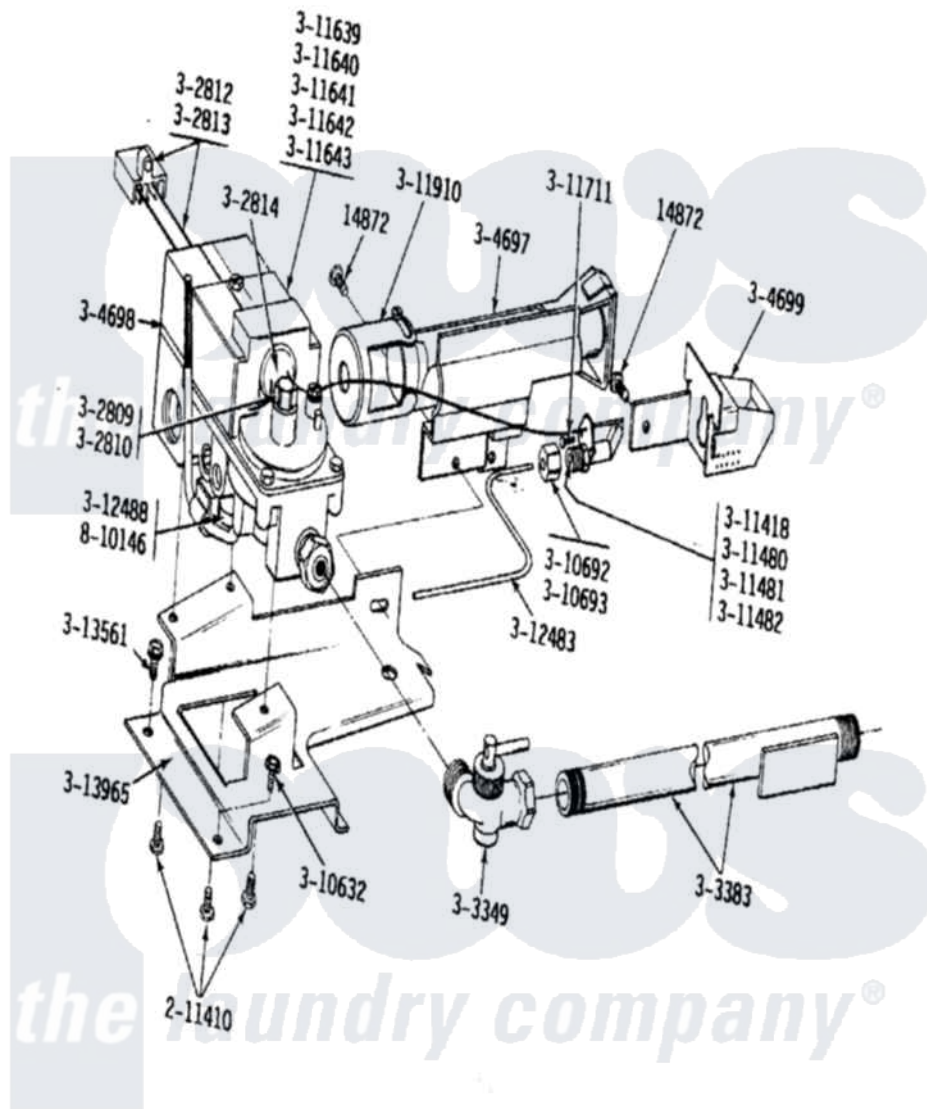

Maytag DG24CS 10 - 50HZ GAS VALVE

Maytag [Commercial Maytag DG24CS Dryer Parts](#) Parts Diagram 10 - 50HZ GAS VALVE
 Click on the part number to view part

Item	Original Part Number	Replaced By	Status	Part Description
001	Y014872			Screw, Coin Meter Stop -
002	NLA		Not Available	SCREW, HEX HD No.8 X 3/8 INCH
003	NLA		Not Available	CONVERSION KIT (NAT.TO LPG)
004	301539			Conversion Kit
005	NLA		Not Available	SCREW ASSEMBLY, LEAK LIMIT
006	NLA		Not Available	SCREW ASSM - BLUE BLOCK OPE
007	Y302812			Main Burner Solenoid
008	Y302813		Not Available	MAIN BURN. SOLENOID (240-50)
009	NLA		Not Available	PILOT WITH PRESSURE SWITCH
010	Y303349			Angle Shut-Off, Gas Valve
011	Y303383	33001735		Pipe And Bracket Assembly Series 18 Not Needed Use Vavle

012	Y304697		BURNER ASSEMBLY
013	Y304698	Not Available	GAS VALVE (240-50)
014	NLA	Not Available	PILOT SHIELD ASSEMBLY
015	Y310632	1163839	Screw
016	310692	Not Available	COMPRESSION NUT
017	Y310693	Not Available	COMPRESSION SLEEVE
018	Y311418		Pilot Orifice
019	Y311480		Pilot Orifice
020	NLA	Not Available	PILOT ORIFICE (MFG.)
021	Y311482		Pilot Orifice
022	Y311639	63-3570	Burner Orifice
023	NLA	Not Available	ORIFICE FOR MAIN BURNER
024	NLA	Not Available	ORIFICE FOR MAIN BURNER
025	NLA	Not Available	ORIFICE, MAIN BURNER (MFG)
026	NLA	Not Available	ORIFICE FOR MAIN BURNER
027	Y311711		Screw, Fuse Block
028	NLA	Not Available	AIR SHUTTER
029	Y312483		PILOT TUBE
030	NLA	Not Available	GASKET FOR PILOT
031	Y313561		Screw---NA
032	NLA	Not Available	GAS CONTROL BRACKET
033	NLA	Not Available	GAS BURNER INSTRUCT LABEL
034	NLA	Not Available	SCREW