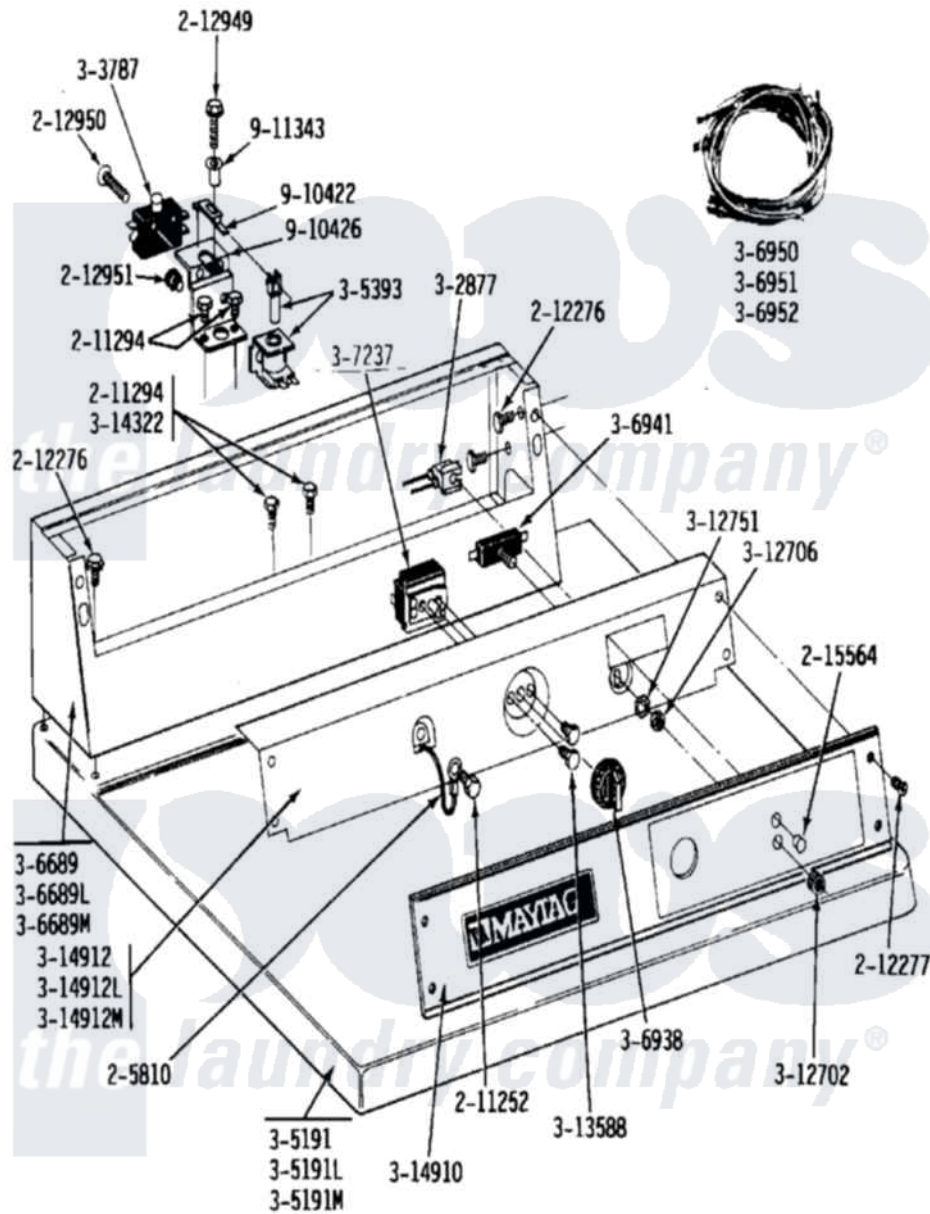

# Maytag DG24CT 01 - CT CONTROL PANEL

Maytag [Commercial Maytag DG24CT Dryer Parts](#) Parts Diagram 01 - CT CONTROL PANEL  
 Click on the part number to view part

Item	Original Part Number	Replaced By	Status	Part Description
001	<a href="#">205810</a>			Wire, Ground
002	<a href="#">211252</a>			Screw, Ground Wire
003	<a href="#">211294</a>	<a href="#">90767</a>		Screw, 8A X 3/8 HeX Washer Head Tapping
004	212276	<a href="#">W10116760</a>		Screw
005	<a href="#">212277</a>			Screw, No.8 X 1/2 Inch
006	212949	<a href="#">22001866</a>		Screw, Relay
007	212950	<a href="#">M0227520</a>		Screw-Tc No.6-32 X 13/16", Preform SwiTch
008	<a href="#">212951</a>			Screw, No.6-32 X 1/4 Inch
009	<a href="#">215003</a>			Fastener, Panel And Bracket
010	<a href="#">215564</a>			Lens, Indicator Light
011	NLA		Not Available	PILOT LIGHT
012	Y303787		Not Available	SWITCH FOR RELAY
013	Y305191		Not Available	TOP COVER-WHITE
014	NLA		Not Available	TOP COVER-ALMOND
015	NLA		Not Available	TOP COVER-HARVEST

015	NLA	Not Available	WHEAT
016	NLA	Not Available	CONTROL COVER (WHT)
017	NLA	Not Available	CONTROL COVER ASSY---- NA
018	NLA	Not Available	CONTROL COVER ASSY
019	<a href="#">306938</a>		Knob, Selector Switch
020	307237	<a href="#">W10327105</a>	Switch, Cycle Selection
021	306941	<a href="#">W10149462</a>	Switch, Push-To-Start
022	NLA	Not Available	MAIN WIRE HARNESS - DG
025	<a href="#">Y312702</a>		Knurled Nut, Start Switch
026	Y312706	<a href="#">422617</a>	Nut
027	<a href="#">312751</a>		Lockwasher, Start Switch
028	<a href="#">Y313588</a>	<a href="#">488234</a>	Screw 8-32 X 1/4
029	Y314322	<a href="#">211251</a>	Screw, Transformer
030	NLA	Not Available	CONTROL PANEL COMMERCIAL DRYER
031	314912	Not Available	BRACKET, CONTROL PANEL (WHT)
032	NLA	Not Available	BACK UP PLATE-ALMOND
033	NLA	Not Available	BACK UP PLATE-HARVEST WHEAT
034	NLA	Not Available	SPRING LEVER FOR RELAY
035	NLA	Not Available	RELAY BRACKET
036	NLA	Not Available	SPACER FOR ADVANCE RELAY