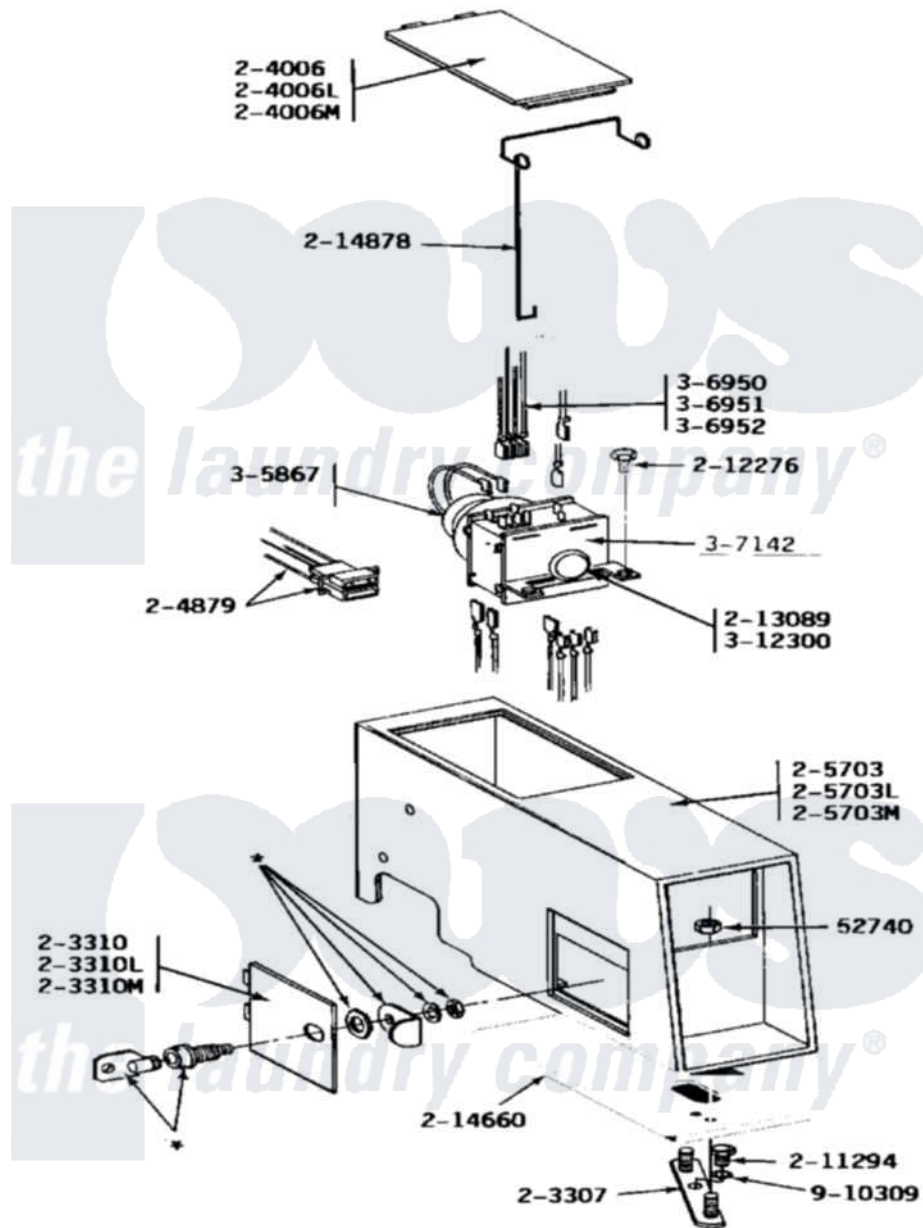

Maytag DG24CT 02 - CT CONTROL PANEL/TIMER

Maytag Commercial Maytag DG24CT Dryer Parts Parts Diagram 02 - CT CONTROL PANEL/TIMER
 Click on the part number to view part

Item	Original Part Number	Replaced By	Status	Part Description
001	Y052740	62739		Nut, Lock
002	NLA		Not Available	MTG. STRAP---NA
003	NLA		Not Available	ACCESS DOOR (WHITE)
004	NLA		Not Available	ACCESS DOOR-ALMOND
005	NLA		Not Available	ACCESS DOOR-HARVEST WHEAT
006	NLA		Not Available	ACCESS DOOR (WHITE)
007	NLA		Not Available	ACCESS DOOR-ALMOND
008	NLA		Not Available	ACCESS DOOR-HARVEST WHEAT
009	NLA		Not Available	HARNES FOR TICKET CONTROL
010	NLA		Not Available	OUTER CASE-WHITE
011	NLA		Not Available	OUTER CASE-ALMOND
012	NLA		Not Available	OUTER CASE-HARVEST WHEAT
013	211294	90767		Screw, 8A X 3/8 HeX Washer Head Tapping

014	212276	W10116760	Screw
015	213089		Knob For Timer
016	214660		Gasket, Control Center
017	214878		Latch For Access Door
018	NLA	Not Available	TIMER MOTOR
019	NLA	Not Available	MAIN WIRE HARNESS - DG
022	307142		Timer With Knob And Pin
023	Y312300		Groov-Pin
024	910309		Washer, Mounting Strap