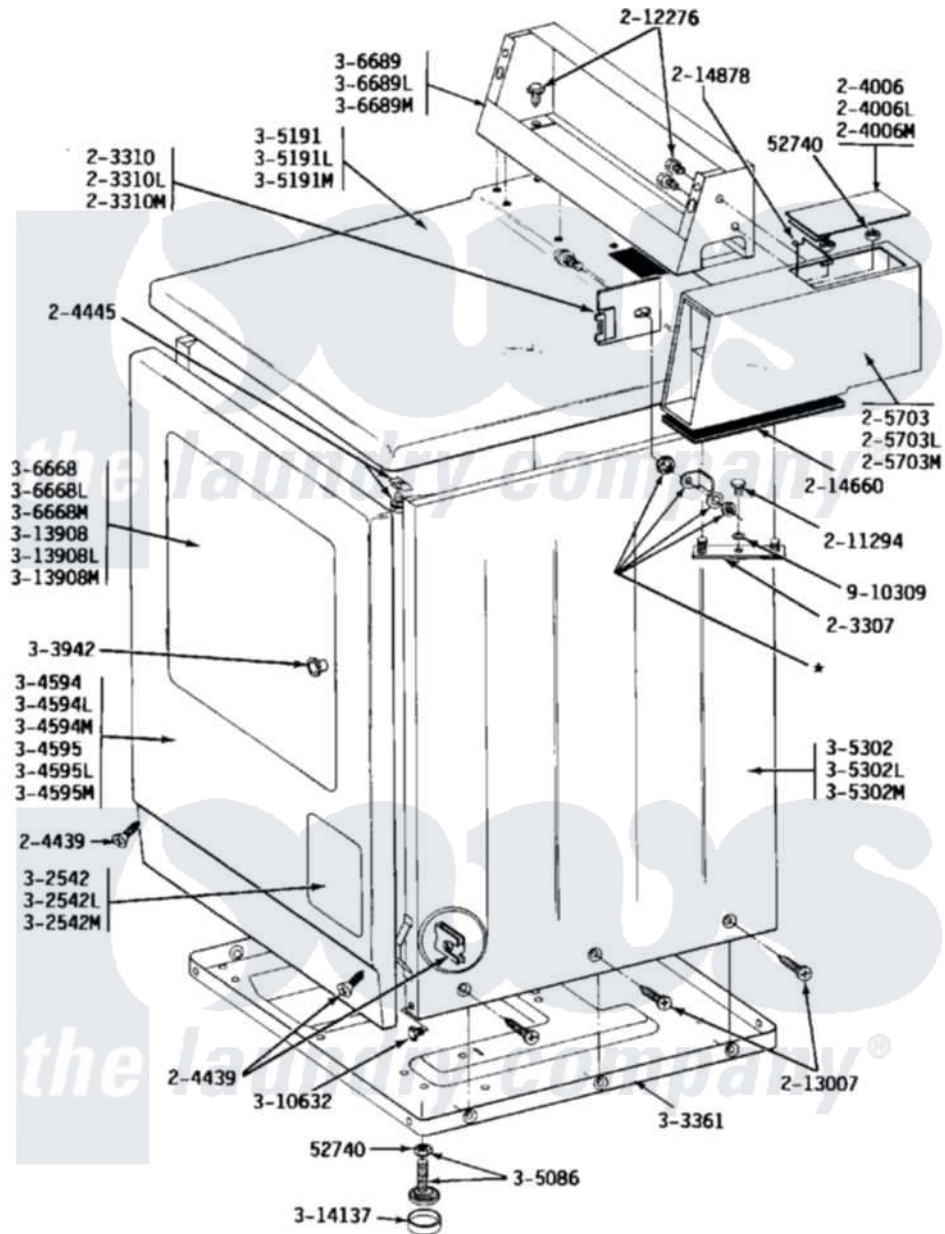

Maytag DG24CT 04 - FRONT VIEW

Maytag [Commercial Maytag DG24CT Dryer Parts](#) Parts Diagram 04 - FRONT VIEW
 Click on the part number to view part

Item	Original Part Number	Replaced By	Status	Part Description
001	Y052740	62739		Nut, Lock
002	NLA		Not Available	MTG. STRAP---NA
003	NLA		Not Available	ACCESS DOOR (WHITE)
004	NLA		Not Available	ACCESS DOOR-ALMOND
005	NLA		Not Available	ACCESS DOOR-HARVEST WHEAT
006	NLA		Not Available	ACCESS DOOR (WHITE)
007	NLA		Not Available	ACCESS DOOR-ALMOND
008	NLA		Not Available	ACCESS DOOR-HARVEST WHEAT
009	204439			Screw And Fstner Assembly
010	204445			Screw And Fastener Assembly
011	NLA		Not Available	OUTER CASE-WHITE
012	NLA		Not Available	OUTER CASE-ALMOND
013	NLA		Not Available	OUTER CASE-HARVEST WHEAT
014	211294	90767		Screw, 8A X 3/8 HeX Washer Head Tapping