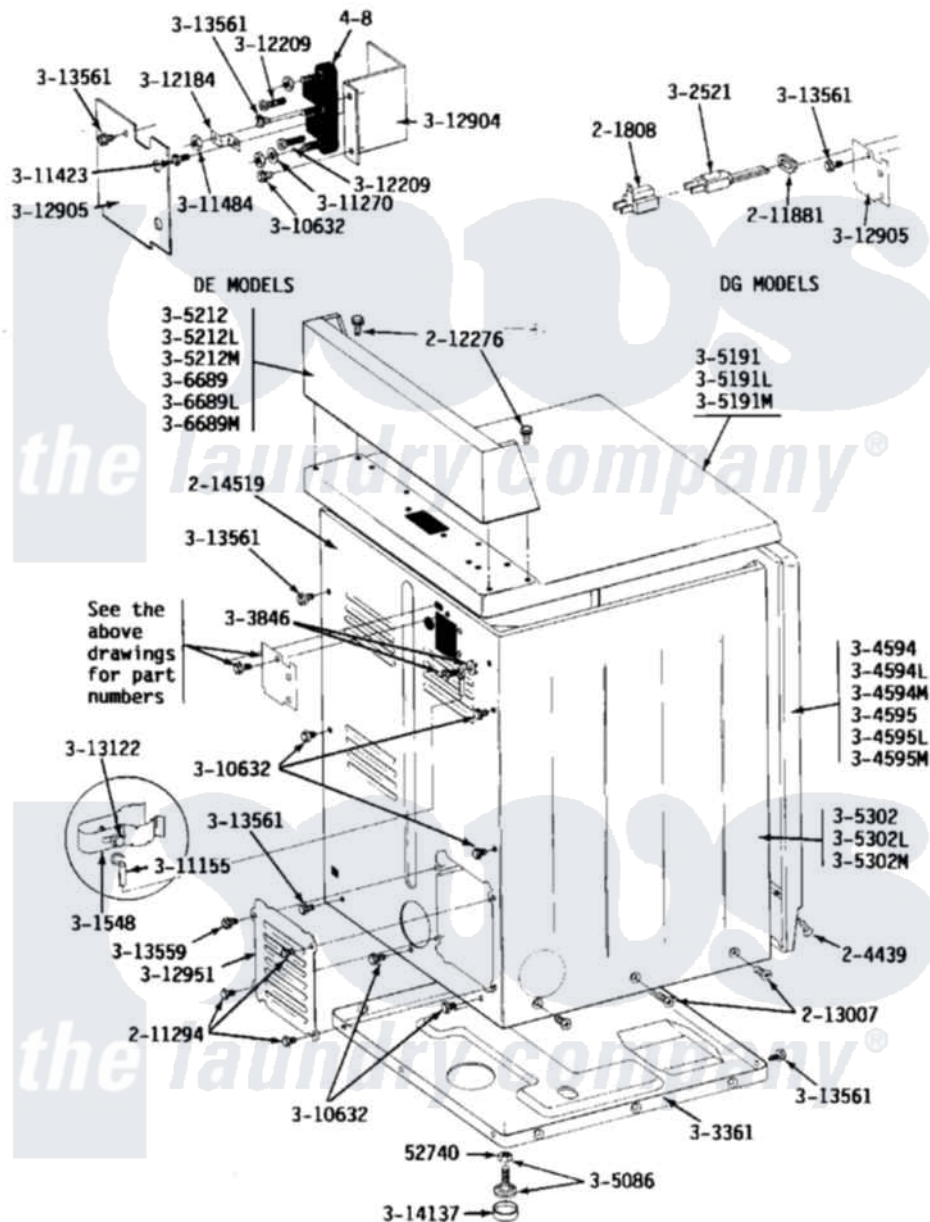

Maytag DG24CT 05 - REAR VIEW

Maytag Commercial Maytag DG24CT Dryer Parts Parts Diagram 05 - REAR VIEW

Click on the part number to view part

Item	Original Part Number	Replaced By	Status	Part Description
001	Y052740	62739		Nut, Lock
002	Y201808			Converter
003	204439			Screw And Fstner Assembly
004	211294	90767		Screw, 8A X 3/8 HeX Washer Head Tapping
005	211881			Grommet, Cord Part Not Used-Gas Models Only
006	212276	W10116760		Screw
007	213007			Xfor Cabinet See Cabinet, Back
008	214519			LABEL, ELECTRICAL INSTR. PART NOT USED-GAS MODELS ONLY
009	301548			Clamp, Ground Wire
010	302521		Not Available	CORD, POWER PART NOT USED-GAS MODELS ONLY
011	Y303361		Not Available	BASE ASSY. (UPPER & LOWER)
012	NLA		Not Available	SCREW & WASHER ASSY.

013	NLA		Not Available	FRONT PANEL-WHITE
014	NLA		Not Available	FRONT PANEL-ALMOND
015	NLA		Not Available	FRONT PANEL-HARVEST WHEAT
016	NLA		Not Available	FRONT PANEL-WHITE
017	NLA		Not Available	FRONT PANEL-ALMOND
018	NLA		Not Available	FRONT PANEL-HARVEST WHEAT
019	Y305086			Adjustable Leg And Nut
020	305168	33002916		Power Cord, Canadian 240V
021	Y305191		Not Available	TOP COVER-WHITE
022	NLA		Not Available	TOP COVER-ALMOND
023	NLA		Not Available	TOP COVER-HARVEST WHEAT
024	NLA		Not Available	CONSOLE-WHITE
025	NLA		Not Available	CONSOLE-ALMOND
026	NLA		Not Available	CONSOLE-HARVEST WHEAT
027	NLA		Not Available	CABINET-WHITE
028	NLA		Not Available	CABINET-ALMOND
029	NLA		Not Available	CABINET-HARVEST WHEAT
030	NLA		Not Available	CONTROL COVER (WHT)
031	NLA		Not Available	CONTROL COVER ASSY----NA
032	NLA		Not Available	CONTROL COVER ASSY
034	311155			Ground Wire And Clamp
041	Y312905		Not Available	COVER, TERMINAL
042	Y312951		Not Available	ACCESS COVER, BACK
043	313122			Screw - Baffle To Tumbler
044	Y313559			Screw
046	Y314137			Foot, Rubber