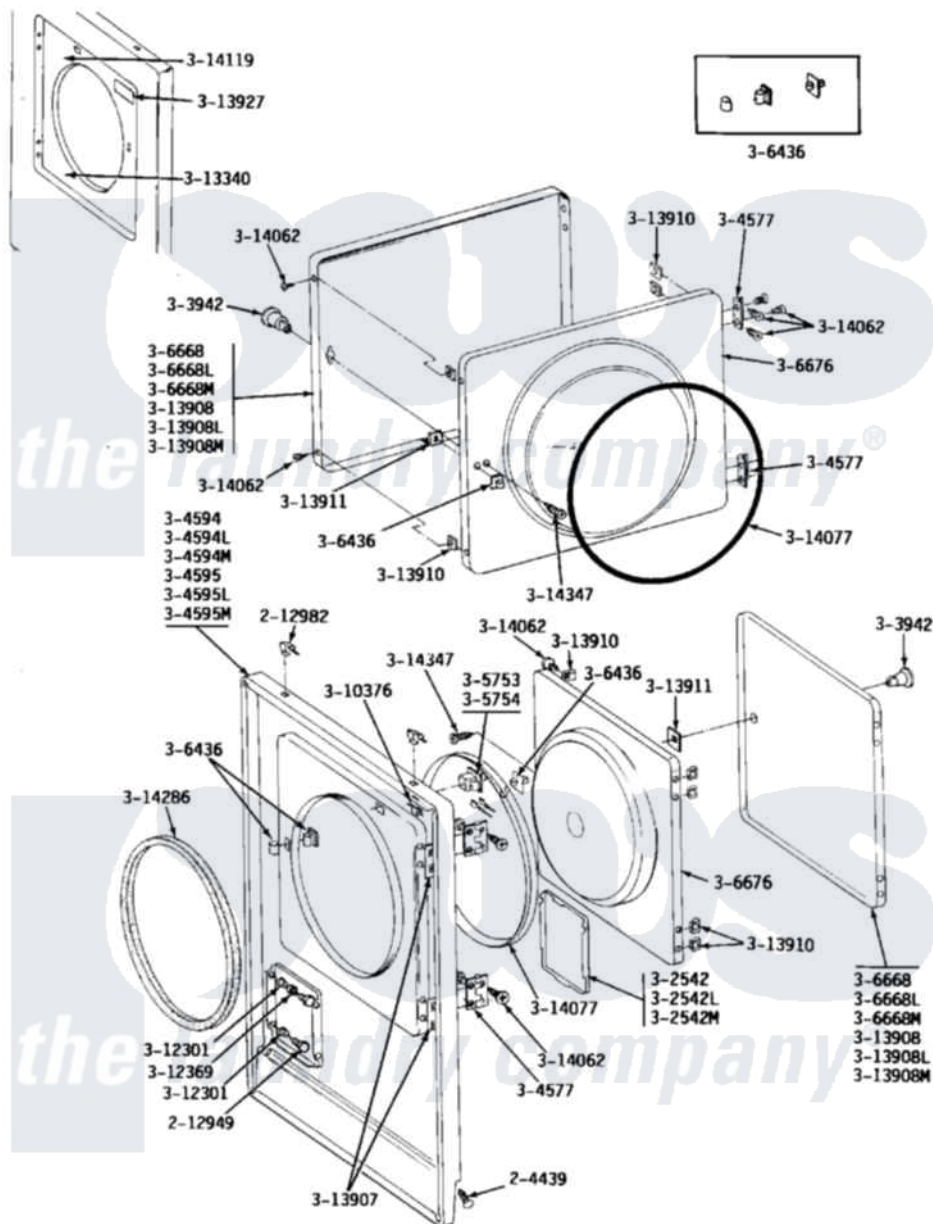

# Maytag DG24CT 06 - FRONT PANEL & DOOR ASSEMBLY

Maytag Commercial Maytag DG24CT Dryer Parts Parts Diagram 06 - FRONT PANEL & DOOR ASSEMBLY  
 Click on the part number to view part

Item	Original Part Number	Replaced By	Status	Part Description
001	<a href="#">204439</a>			Screw And Fstner Assembly
002	212949	<a href="#">22001866</a>		Screw, Relay
003	212982	<a href="#">22001650</a>		Fastener, Spring
004	NLA		Not Available	ACCESS DOOR (WHITE)
005	NLA		Not Available	ACCESS DOOR-ALMOND
006	NLA		Not Available	ACCESS DOOR-HARVEST WHEAT
007	NLA		Not Available	KNOB AND SCREW
008	NLA		Not Available	FRONT PANEL-WHITE
009	NLA		Not Available	FRONT PANEL-ALMOND
010	NLA		Not Available	FRONT PANEL-HARVEST WHEAT
014	Y304577	<a href="#">33001230</a>		Hinge, Door
016	Y305754	<a href="#">W10169313</a>		Switch-Dor
017	<a href="#">306436</a>			Door Latch Kit--W
018	<a href="#">Y306668</a>			DOOR (WHT)
019	NLA		Not Available	DOOR-ALMOND

020	NLA	Not Available	DOOR-HARVEST WHEAT
021	NLA	Not Available	INNER DOOR WITH KNOB
022	<a href="#">Y310376</a>		Clip, Door Switch Harness
023	NLA	Not Available	BUSHING FOR ACCESS STUD
024	<a href="#">312369</a>		Sleeve, Access Panel Stud Part Not Used
025	<a href="#">Y313340</a>		LABEL, LINT SCREEN INSTRUCTION
026	<a href="#">Y313907</a>		Fastener, Twin
027	<a href="#">Y313908</a>		DOOR PANEL-WHITE
028	NLA	Not Available	DOOR PANEL-ALMOND
029	NLA	Not Available	DOOR PANEL-HARVEST WHEAT
030	<a href="#">Y313910</a>		Clip, Door Liner To Outer Panel
031	<a href="#">Y313911</a>		Door Strike Retainer
032	<a href="#">Y313927</a>		INSTRUCTION LABEL
033	<a href="#">Y314062</a>		Screw, Door Hinge And Panel
034	<a href="#">314077</a>		Door Seal
035	NLA	Not Available	GAS IGNITION LABEL
036	<a href="#">314286</a>		Seal For Front Panel
037	NLA	Not Available	SCREW FOR DOOR KNOB---NA