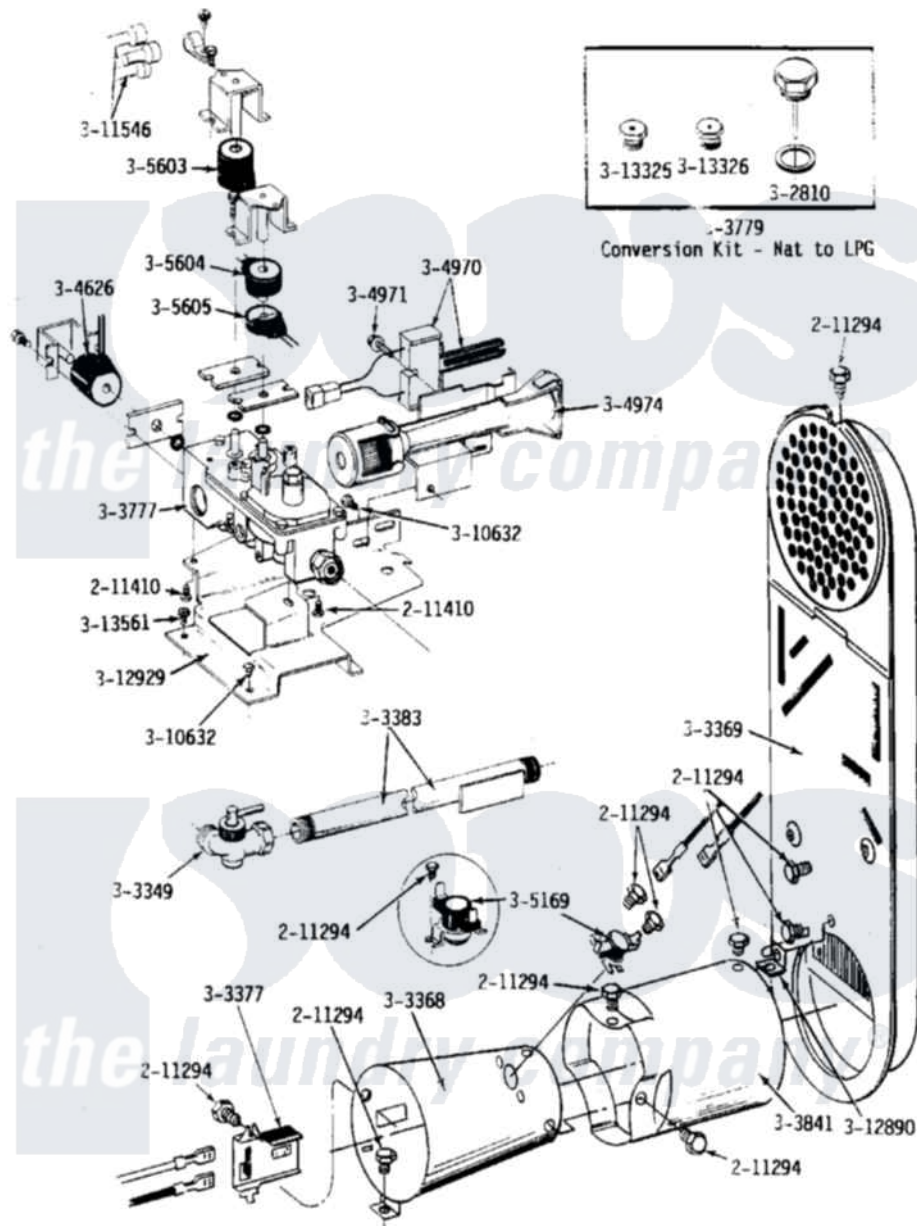

Maytag DG24CT 08 - INLET DUCT, GAS VALVE, CONE & EXTENSION

Maytag Commercial Maytag DG24CT Dryer Parts Diagram 08 - INLET DUCT, GAS VALVE, CONE & EXTENSION

[Click on the part number to view part](#)

Item	Original Part Number	Replaced By	Status	Part Description
001	211294	90767		Screw, 8A X 3/8 HeX Washer Head Tapping
002	NLA		Not Available	SCREW, HEX HD No.8 X 3/8 INCH
003	NLA		Not Available	SCREW ASSM - BLUE BLOCK OPE
004	Y303349			Angle Shut-Off, Gas Valve
005	Y303368			Cone, Combustion
006	Y303369			Inlet Duct Assembly
007	Y303377	338906		Radiant, Sensor
008	Y303383	33001735		Pipe And Bracket Assembly Series 18 Not Needed Use Vavle
009	Y303777	W10116794		Gas Valve
010	Y303779			Conversion Kit
011	Y303841			Cone, Extension
012	Y304626			Side Coil
013	304970	4391996		Ignitor

014	304971		Screw Note: Screw, Igniter
015	304974	33002793	Burner Assembly
016	305169		Thermostat, Hi-Limit Gas
017	305603		Secondary Coil
018	305604		Holding Coil
019	305605		Booster Coil
021	NLA	Not Available	ORIFICE KIT, NAT (HIGH ALT.)
022	NLA	Not Available	ORIFICE KIT, LP (HIGH ALT.)
023	Y310632	1163839	Screw
024	311546	911445	Wire Connector
025	Y312890		Retainer, Heater Chamber
026	312929		Gas Valve Bracket
027	NLA	Not Available	MAIN BURNER ORIFICE - LPG
028	NLA	Not Available	INTERNAL ORIFICE - LPG
029	Y313561		Screw----NA