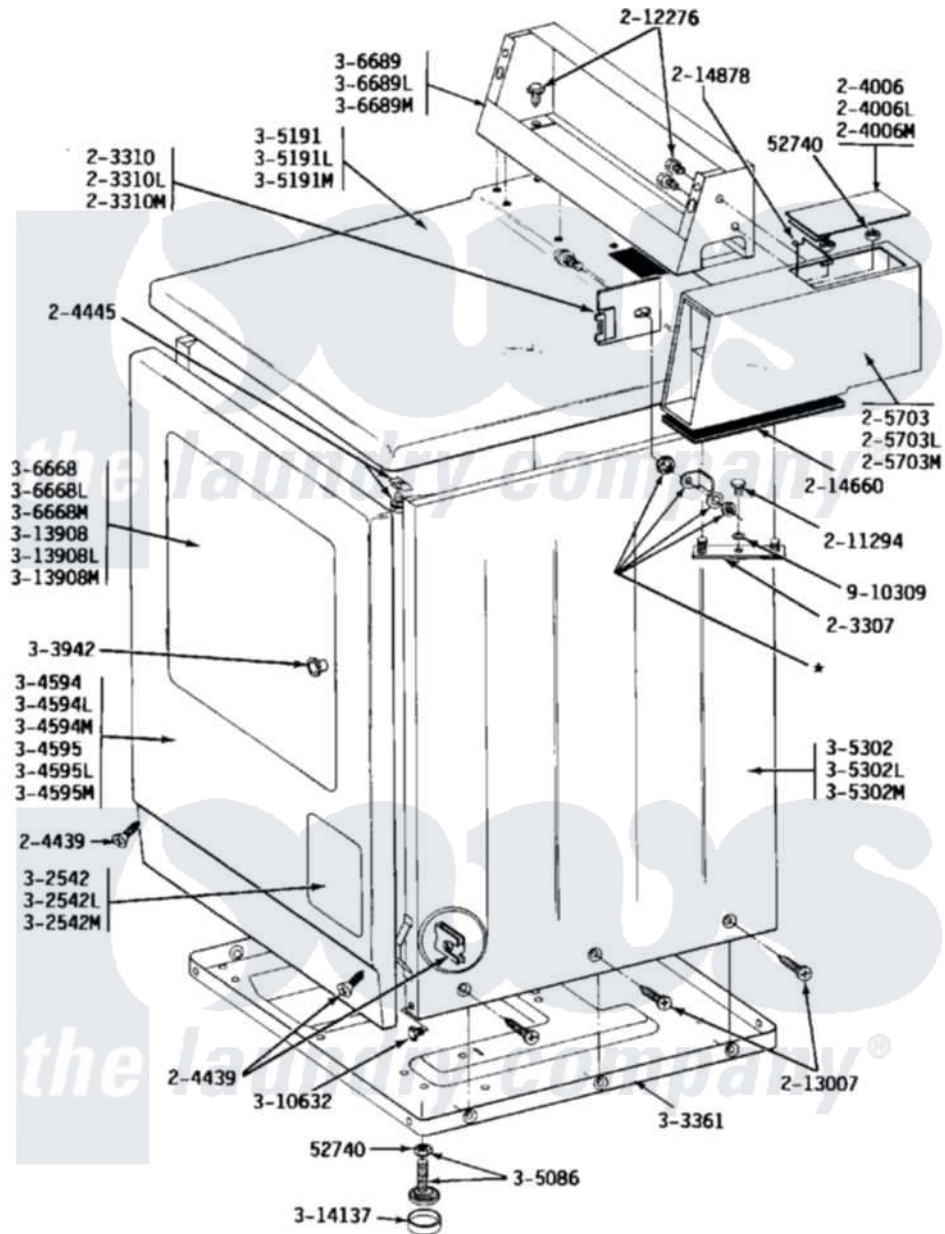

Maytag DG24CT 09 - MOTOR, BLOWER, BASE FRAME & THERMOSTATS

Maytag [Commercial Maytag DG24CT Dryer Parts](#) Parts Diagram 09 - MOTOR, BLOWER, BASE FRAME & THERMOSTATS

[Click on the part number to view part](#)

Item	Original Part Number	Replaced By	Status	Part Description
001	Y014874			Screw, Idler Arm And Sleeve
002	Y015825			Clip, Motor To Motor Support
003	Y052740	62739		Nut, Lock
004	Y053241			Set Screw, Motor Pulley
005	211294	90767		Screw, 8A X 3/8 HeX Washer Head Tapping
007	Y303358	W10410999		Motor-Drve
008	Y303361		Not Available	BASE ASSY. (UPPER & LOWER)
009	Y303363	6-3033630		Idler Arm
010	303392			Thermostat, Cycling
011	Y303442			EXHAUST DUCT ASSEMBLY
012	Y303705	6-3037050		Pulley- ID
013	Y303836			Blower Wheel Assembly And Clamp
014	Y303877		Not Available	SWITCH, MOTOR EXTERNAL START No.303358-2, No.303358-4, 303358-7