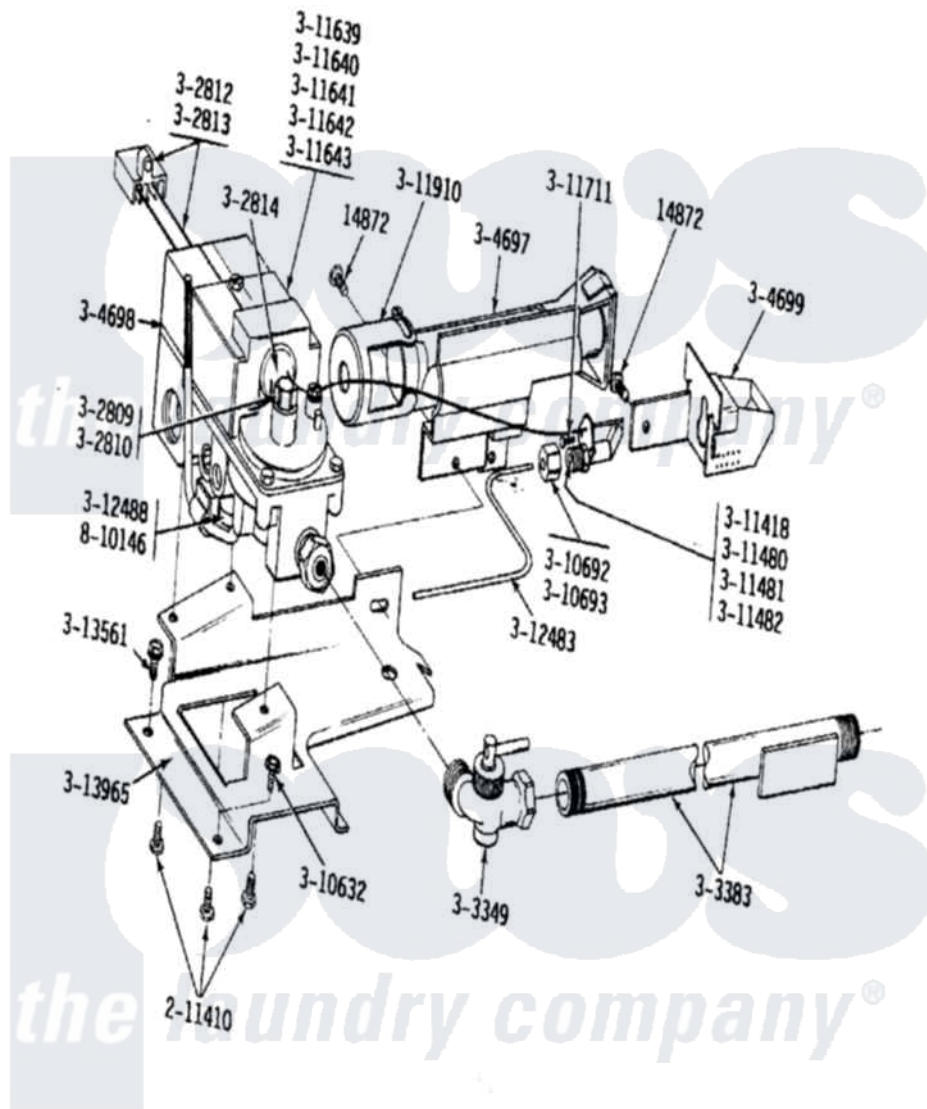

Maytag DG24CT 10 - 50HZ GAS VALVE

Maytag [Commercial Maytag DG24CT Dryer Parts](#) Parts Diagram 10 - 50HZ GAS VALVE
 Click on the part number to view part

Item	Original Part Number	Replaced By	Status	Part Description
001	Y014872			Screw, Coin Meter Stop -
002	NLA		Not Available	SCREW, HEX HD No.8 X 3/8 INCH
003	NLA		Not Available	CONVERSION KIT (NAT.TO LPG)
004	301539			Conversion Kit
005	NLA		Not Available	SCREW ASSEMBLY, LEAK LIMIT
006	NLA		Not Available	SCREW ASSM - BLUE BLOCK OPE
007	Y302812			Main Burner Solenoid
008	Y302813		Not Available	MAIN BURN. SOLENOID (240-50)
009	NLA		Not Available	PILOT WITH PRESSURE SWITCH
010	Y303349			Angle Shut-Off, Gas Valve
011	Y303383	33001735		Pipe And Bracket Assembly Series 18 Not Needed Use Vavle

012	Y304697		BURNER ASSEMBLY
013	Y304698	Not Available	GAS VALVE (240-50)
014	NLA	Not Available	PILOT SHIELD ASSEMBLY
015	Y310632	1163839	Screw
016	310692	Not Available	COMPRESSION NUT
017	Y310693	Not Available	COMPRESSION SLEEVE
018	Y311418		Pilot Orifice
019	Y311480		Pilot Orifice
020	NLA	Not Available	PILOT ORIFICE (MFG.)
021	Y311482		Pilot Orifice
022	Y311639	63-3570	Burner Orifice
023	NLA	Not Available	ORIFICE FOR MAIN BURNER
024	NLA	Not Available	ORIFICE FOR MAIN BURNER
025	NLA	Not Available	ORIFICE, MAIN BURNER (MFG)
026	NLA	Not Available	ORIFICE FOR MAIN BURNER
027	Y311711		Screw, Fuse Block
028	NLA	Not Available	AIR SHUTTER
029	Y312483		PILOT TUBE
030	NLA	Not Available	GASKET FOR PILOT
031	Y313561		Screw---NA
032	NLA	Not Available	GAS CONTROL BRACKET
033	NLA	Not Available	GAS BURNER INSTRUCT LABEL
034	NLA	Not Available	SCREW