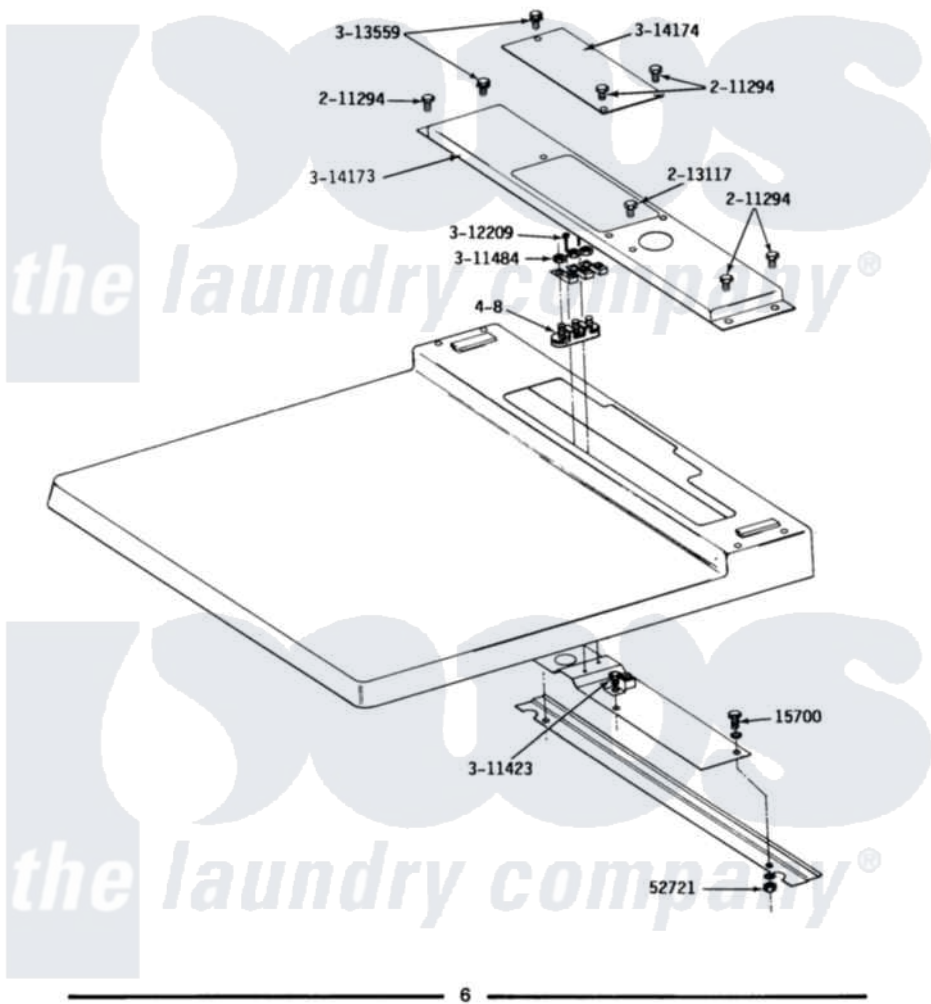

**MODEL DG25CS** **TOP COVER-CANADA**

Maytag Commercial Maytag DG25CS Dryer Parts Parts Diagram 03 - TOP COVER-CANADA  
 Click on the part number to view part

Item	Original Part Number	Replaced By	Status	Part Description
001	NLA		Not Available	CAP SCREW, 1/4-20 X 1/2
002	<a href="#">Y052721</a>			Nut, Terminal Block Plate
003	<a href="#">211294</a>	<a href="#">90767</a>		Screw, 8A X 3/8 HeX Washer Head Tapping
004	213117	<a href="#">67006908</a>		Screw, Ice Rack
005	Y311423	<a href="#">489483</a>		Screw 10-32 X 1/2
006	<a href="#">311484</a>	<a href="#">112432</a>		Nut
007	<a href="#">Y312209</a>	<a href="#">W10001200</a>		Screw
008	<a href="#">Y313559</a>			Screw
009	NLA		Not Available	CONDUIT ENTRANCE
010	<a href="#">Y314174</a>			Terminal Cover - Canada
011	<a href="#">400008</a>			Block, Terminal