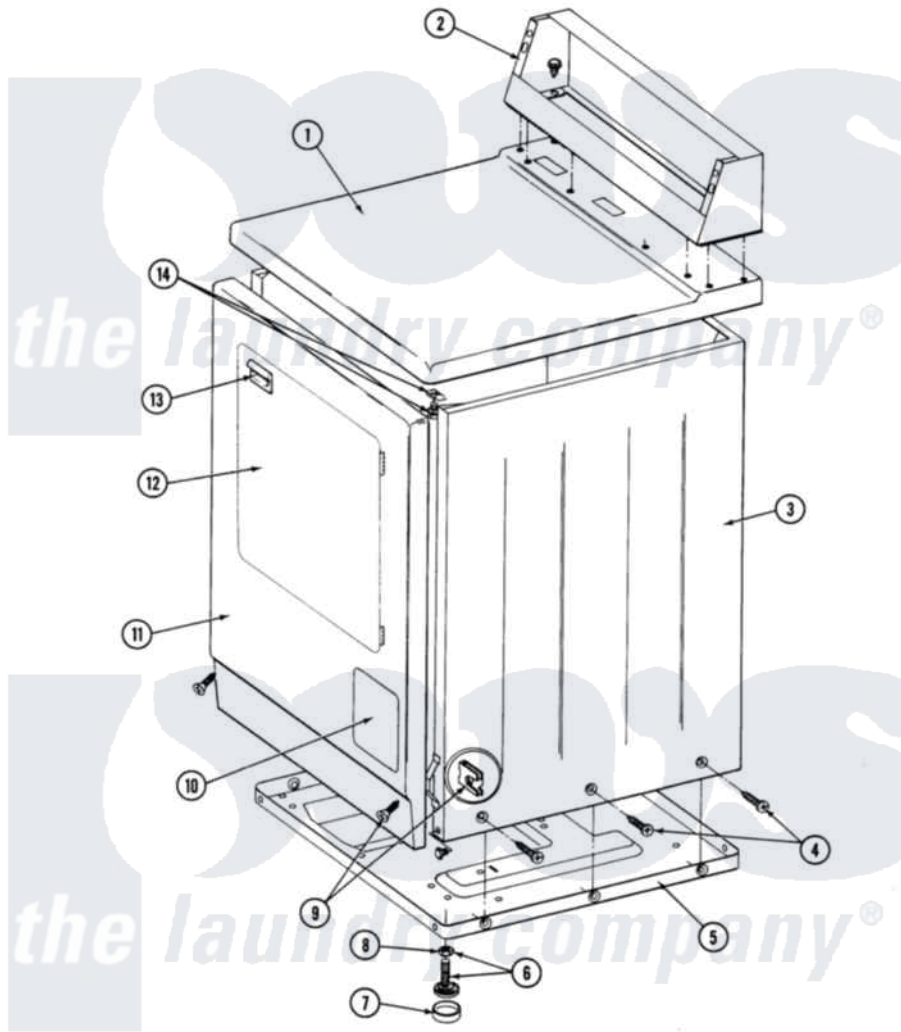

# Maytag DG26CA 01 - FRONT VIEW - CA MODELS

SECTION: FRONT VIEW  
MODEL: DE-DG26CA

Issue Date: 11/90

6

Maytag Commercial Maytag DG26CA Dryer Parts Parts Diagram 01 - FRONT VIEW - CA MODELS  
Click on the part number to view part

Item	Original Part Number	Replaced By	Status	Part Description
001	<a href="#">307104</a>			Top Cover Assembly
"	NLA		Not Available	(ALM)
002	212276	<a href="#">W10116760</a>		Screw
"	NLA		Not Available	CONSOLE (WHT)
003	NLA		Not Available	CABINET (WHT)
"	Y310632	<a href="#">1163839</a>		Screw
004	<a href="#">213007</a>			Xfor Cabinet See Cabinet, Back
005	Y303361		Not Available	BASE ASSY. (UPPER & LOWER)
006	<a href="#">Y305086</a>			Adjustable Leg And Nut
007	<a href="#">Y314137</a>			Foot, Rubber
008	<a href="#">Y052740</a>	<a href="#">62739</a>		Nut, Lock
009	<a href="#">204439</a>			Screw And Fstner Assembly
010	NLA		Not Available	ACCESS DOOR - DG (WHT)
011	<a href="#">307998L</a>			Front Panel----NA
"	NLA		Not Available	FRONT PANEL (WHT)