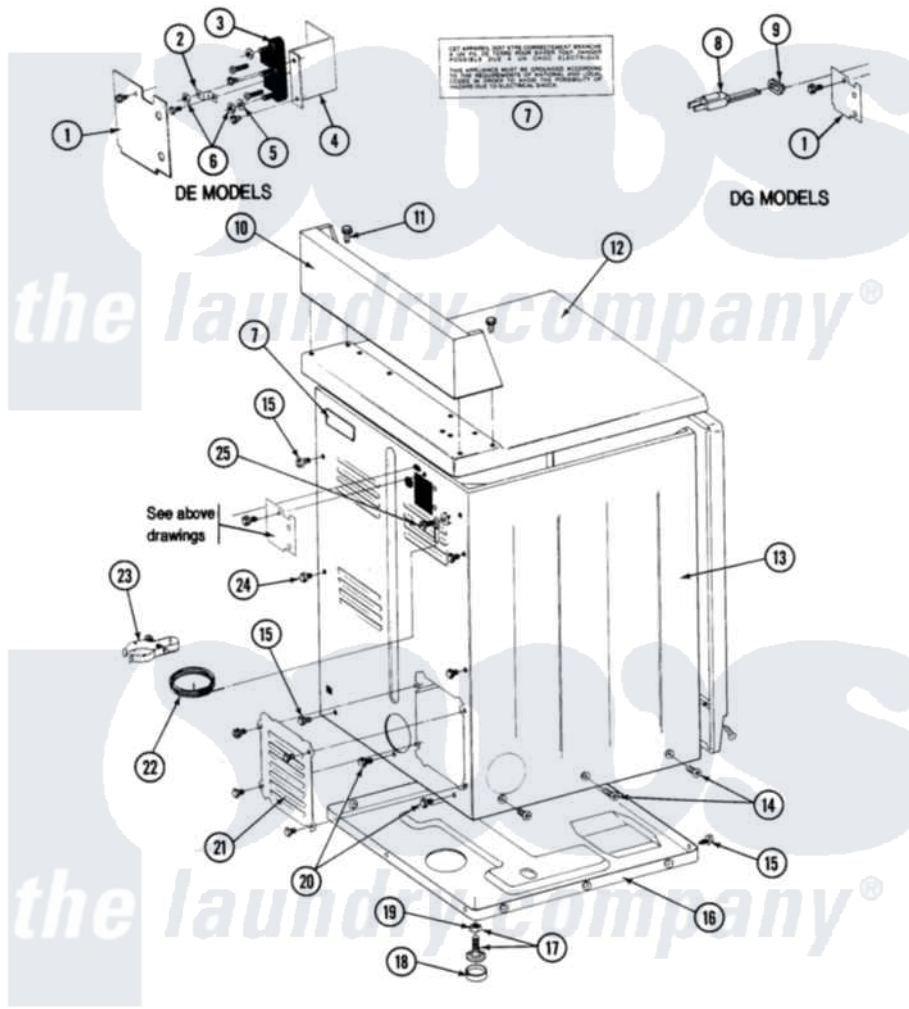

Maytag DG26CA 02 - REAR VIEW - CA MODELS

SECTION: REAR VIEW
MODEL: DE-DG26CA

Issue Date: 11/90

10

Maytag Commercial Maytag DG26CA Dryer Parts Parts Diagram 02 - REAR VIEW - CA MODELS
Click on the part number to view part

Item	Original Part Number	Replaced By	Status	Part Description
001	Y313561			Screw---NA
"	Y312905		Not Available	COVER, TERMINAL
002	Y311423	489483		Screw 10-32 X 1/2
"	Y312184			Strap, Grounding
003	400008			Block, Terminal
"	Y312209	W10001200		Screw
004	Y313561			Screw---NA
"	Y310632	1163839		Screw
"	Y312904			Bracket, Terminal Block
005	Y311270			Washer, Terminal Block
006	311484	112432		Nut
007	214519			LABEL, ELECTRICAL INSTR. PART NOT USED-GAS MODELS ONLY
008	302521		Not Available	CORD, POWER PART NOT USED-GAS MODELS ONLY
009	211881			Grommet, Cord Part Not Used- Gas Models Only

010	NLA		Not Available	CONSOLE-WHITE
011	212276	W10116760		Screw
012	307105		Not Available	COVER, TOP ASSY. (WHT)
"	NLA		Not Available	(ALM)
013	NLA		Not Available	CABINET (WHT)
014	213007			Xfor Cabinet See Cabinet, Back
015	Y313561			Screw---NA
016	Y303361		Not Available	BASE ASSY. (UPPER & LOWER)
017	Y305086			Adjustable Leg And Nut
018	Y314137			Foot, Rubber
019	Y052740	62739		Nut, Lock
020	Y310632	1163839		Screw
021	211294	90767		Screw, 8A X 3/8 HeX Washer Head Tapping
"	Y312951		Not Available	ACCESS COVER, BACK
"	Y313559			Screw
022	311155			Ground Wire And Clamp
023	301548			Clamp, Ground Wire
"	NLA		Not Available	SCREW
024	Y310632	1163839		Screw
025	NLA		Not Available	SCREW & WASHER ASSY.