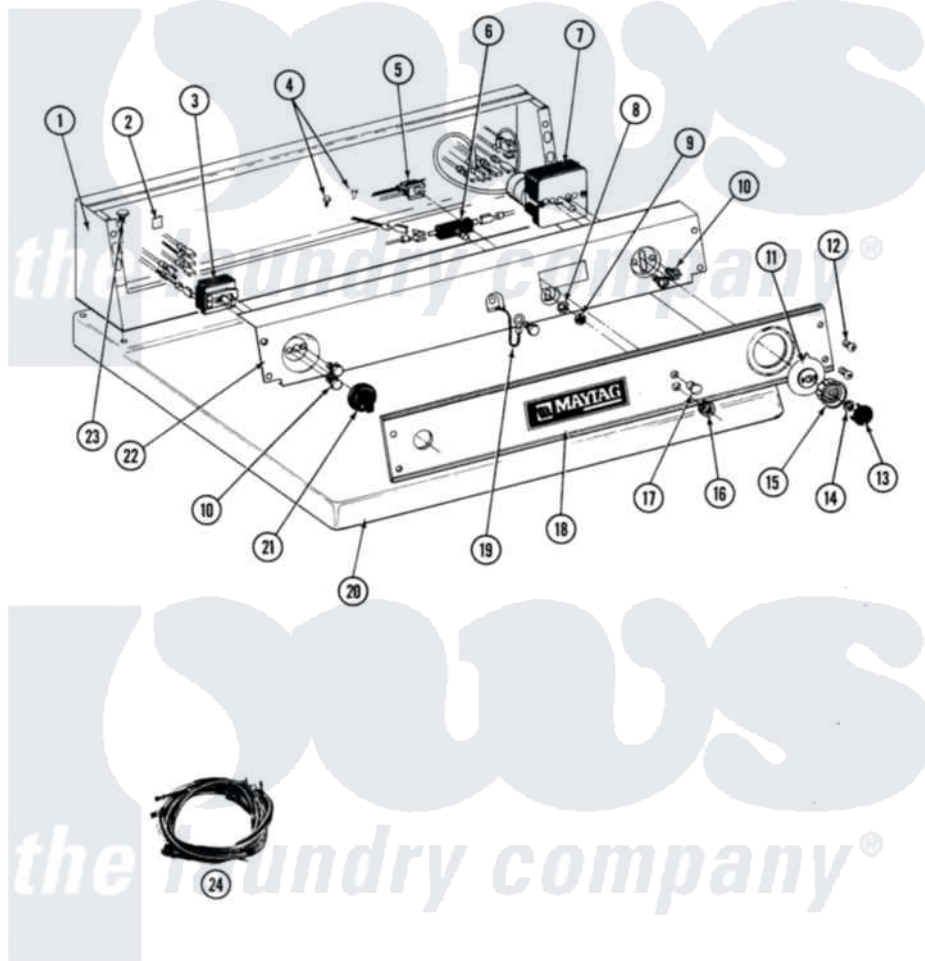

Maytag DG26CA 03 - CONTROL PANEL-CA MODELS

SECTION: CA CONTROL PANEL
 MODEL: DE-DG26CA

Issue Date: 11/90

22

[Maytag Commercial Maytag DG26CA Dryer Parts](#) Parts Diagram 03 - CONTROL PANEL-CA MODELS
 Click on the part number to view part

Item	Original Part Number	Replaced By	Status	Part Description
001	NLA		Not Available	(WHT)
002	215003			Fastener, Panel And Bracket
003	307237	W10327105		Switch, Cycle Selection
004	211294	90767		Screw, 8A X 3/8 HeX Washer Head Tapping
"	Y314322	211251		Screw, Transformer
005	204075		Not Available	PILOT LAMP (DG MODELS ONLY)
006	306940	W10149462		Switch, Push-To-Start
007	305214			Timer
"	305215	305214		Timer
"	Y304585			Timer Motor RPR For 305214 Timer Only
008	312751			Lockwasher, Start Switch
009	Y312706	422617		Nut
010	Y313588	488234		Screw 8-32 X 1/4
011	314725	33001500		Dial, Timer Indicator

012	212277		Screw, No.8 X 1/2 Inch
013	314723	W10133501	Cap, Knob
014	312273		Nut, Control Knob
015	314724		Knob For Timer
016	Y312702		Knurled Nut, Start Switch
017	215564		Lens, Indicator Light
018	314909	33001021	Panel, Control
019	205810		Wire, Ground
"	211252		Screw, Ground Wire
020	307104		Top Cover Assembly
"	NLA	Not Available	(ALM)
021	306938		Knob, Selector Switch
022	NLA	Not Available	BACK-UP PLATE (WHITE)
023	212276	W10116760	Screw
024	NLA	Not Available	WIRE HARNESS