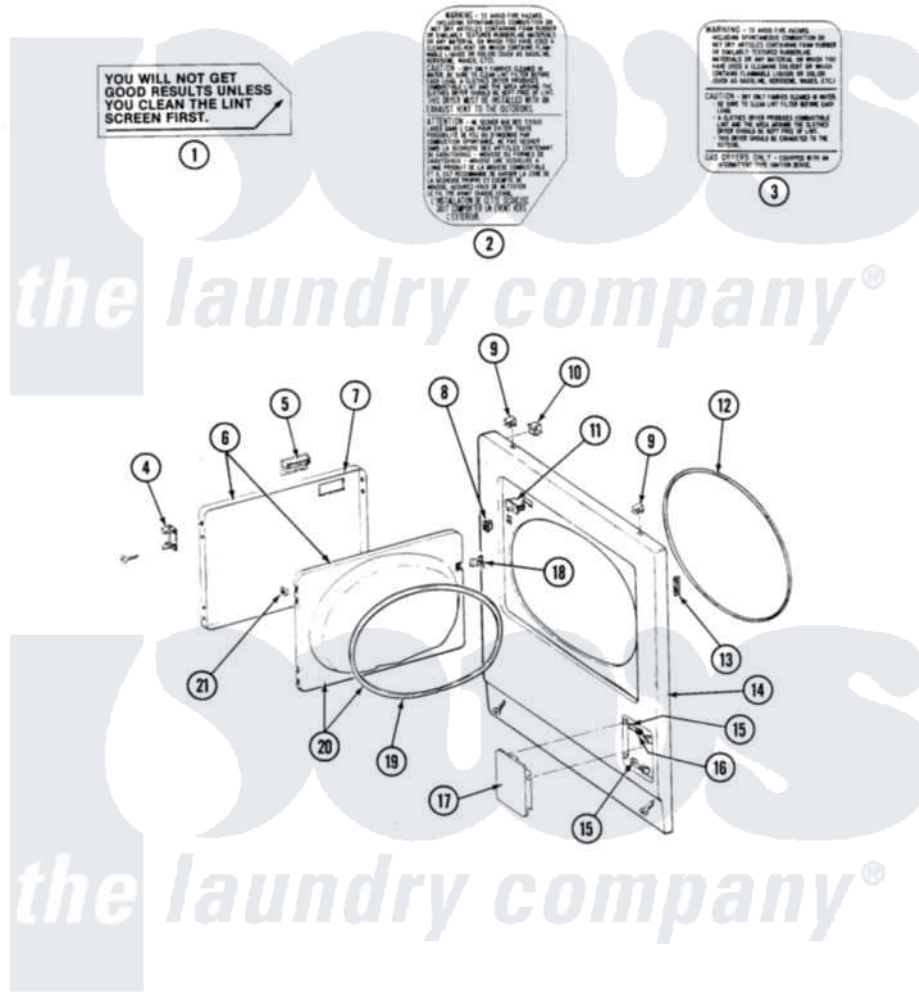

Maytag DG26CA 04 - FRONT PANEL & DOOR ASSEMBLY

SECTION: FRONT PANEL & DOOR ASSEMBLY
 MODEL: DE-DG26CA-CD-CT

Issue Date: 11/90

24

Maytag [Commercial Maytag DG26CA Dryer Parts](#) Parts Diagram 04 - FRONT PANEL & DOOR ASSEMBLY
 Click on the part number to view part

Item	Original Part Number	Replaced By	Status	Part Description
001	Y313340			LABEL, LINT SCREEN INSTRUCTION
002	314941		Not Available	LABEL, INSTRUCTION
003	NLA		Not Available	INSTRUCTION LABEL
004	307099	33001230		Hinge, Door
"	Y314062			Screw, Door Hinge And Panel
005	312960	489355		Screw, 8 X 1/2
"	314946			Handle White
"	314972			Handle Door ALM
"	NLA		Not Available	(H. WHEAT)
006	NLA		Not Available	(ALM)
"	Y307111		Not Available	DOOR ASSY. COMPLETE (WHT)
007	314966			Panel, Outer
"	NLA		Not Available	(ALM)
008	306436			Door Latch Kit--W
009	212982	22001650		Fastener, Spring

010	Y310376			Clip, Door Switch Harness
011	Y305753	W10169313		Switch-Dor
012	314937			Seal, Front Panel
013	Y313907			Fastener, Twin
014	204439			Screw And Fstner Assembly
"	307998L			Front Panel---NA
"	NLA		Not Available	FRONT PANEL
015	212949	22001866		Screw, Relay
"	NLA		Not Available	BUSHING, ACCESS DOOR
016	312369			Sleeve, Access Panel Stud Part Not Used
017	NLA		Not Available	ACCESS DOOR (WHT)
018	314936	33001305		Strike, Door
"	314944	33001305		Strike, Door
019	314935	33001192		Seal, Door
020	307098		Not Available	DOOR, INNER (W/SEAL)
021	Y313910			Clip, Door Liner To Outer Panel