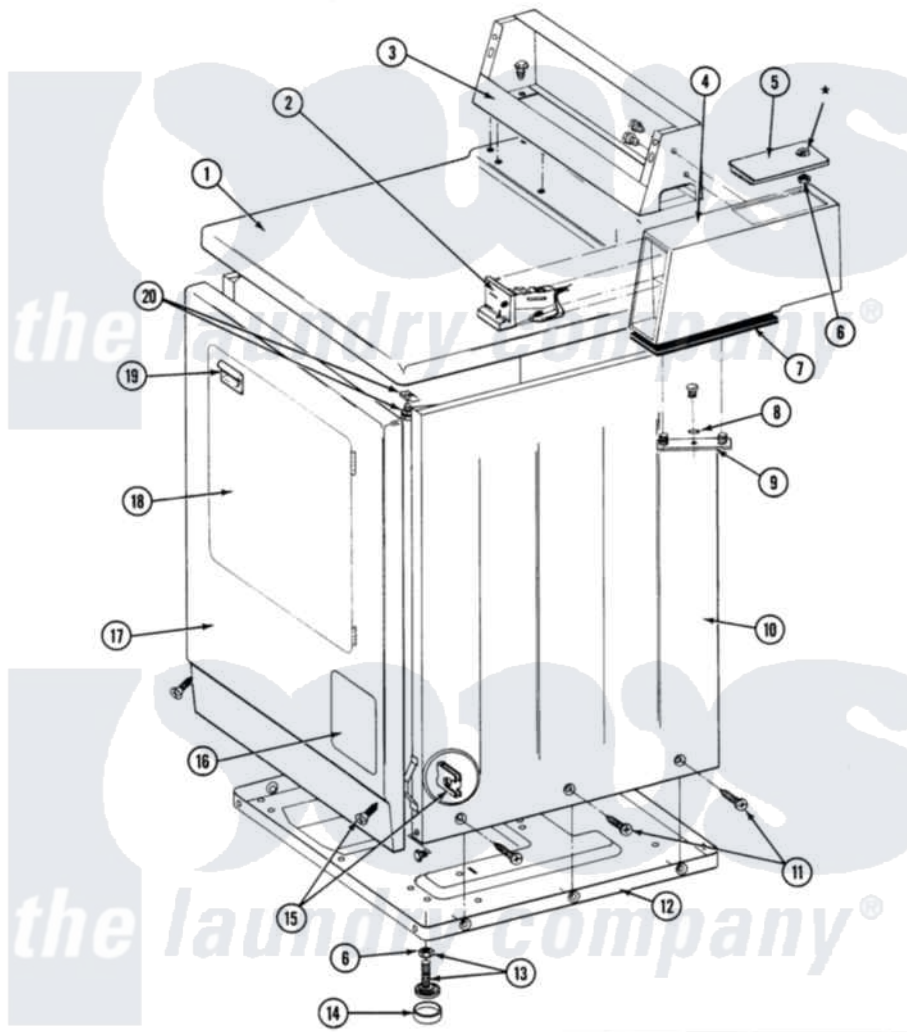

Maytag DG26CD 01 - FRONT VIEW - CD MODELS

SECTION: FRONT VIEW
MODEL: DE-D626CD

Issue Date: 11/90

2

Maytag Commercial Maytag DG26CD Dryer Parts Parts Diagram 01 - FRONT VIEW - CD MODELS
Click on the part number to view part

Item	Original Part Number	Replaced By	Status	Part Description
001	307105		Not Available	COVER, TOP ASSY. (WHT)
"	NLA		Not Available	(ALM)
002	NLA		Not Available	COIN DROP ASSY.
003	212276	W10116760		Screw
"	NLA		Not Available	CONTROL COVER (WHT)
004	207673	22001407		Case, Coin Slide
"	207673L	22001408		(ALM)
"	NLA		Not Available	(H. WHEAT)
005	203188		Not Available	TIMER ACCESS DOOR (WHT)
"	203188L		Not Available	ACCESS DOOR-ALMOND
"	203188M		Not Available	ACCESS DOOR-HARVEST WHEAT
006	Y052740	62739		Nut, Lock
007	214660			Gasket, Control Center
008	NLA		Not Available	WATER VALVE (WC MODELS 240-50)

009	211294	90767	Screw, 8A X 3/8 HeX Washer Head Tapping
"	NLA	Not Available	MTG. STRAP----NA
010	NLA	Not Available	CABINET (WHT)
"	Y310632	1163839	Screw
011	213007		Xfor Cabinet See Cabinet, Back
012	Y303361	Not Available	BASE ASSY. (UPPER & LOWER)
013	Y305086		Adjustable Leg And Nut
014	Y314137		Foot, Rubber
015	204439		Screw And Fstner Assembly
016	NLA	Not Available	ACCESS DOOR (WHT)
017	307998L		Front Panel----NA
"	NLA	Not Available	FRONT PANEL ASSY. (WHT)
018	308061	Not Available	DOOR ASSY. COMPLETE (WHT)
"	NLA	Not Available	(ALM)
019	314946		Handle White
"	314972		Handle Door ALM
"	NLA	Not Available	(H. WHEAT)
020	204445		Screw And Fastener Assembly