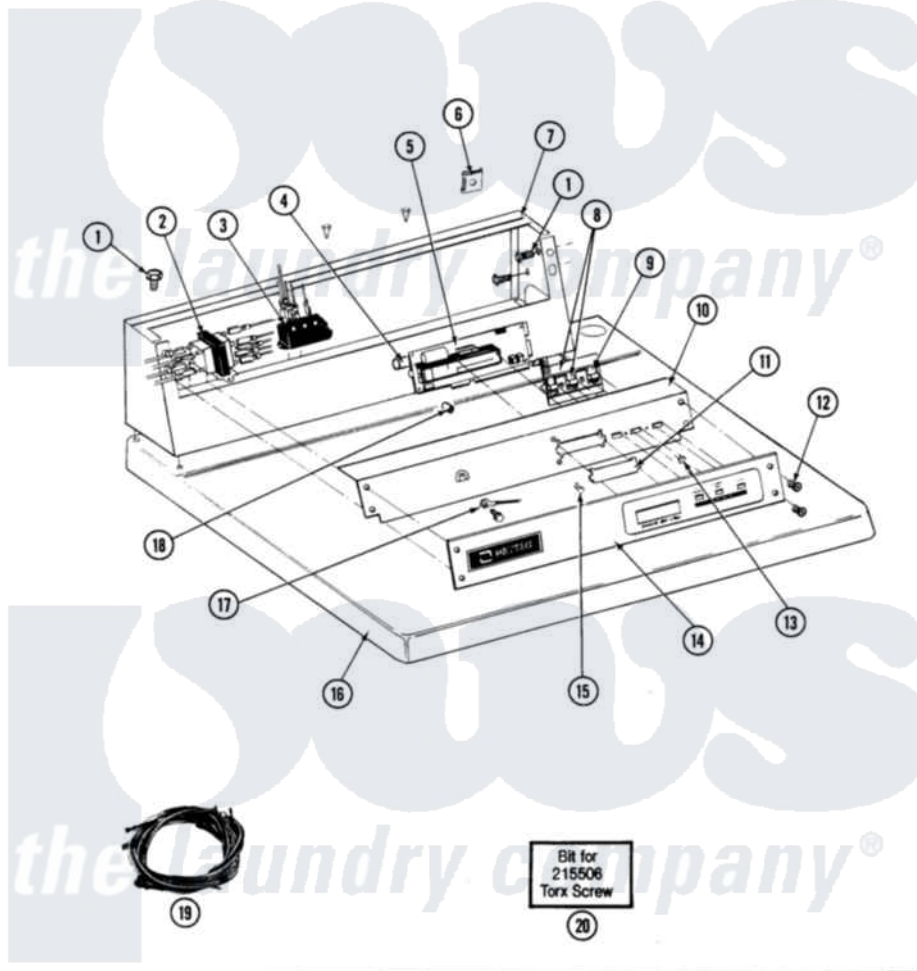

Maytag DG26CD 03 - CONTROL PANEL-CD MODELS

SECTION: CD CONTROL PANEL
 MODEL: DE-D626CD

Issue Date: 11/90

12

Maytag [Commercial Maytag DG26CD Dryer Parts](#) Parts Diagram 03 - CONTROL PANEL-CD MODELS
 Click on the part number to view part

Item	Original Part Number	Replaced By	Status	Part Description
001	212276	W10116760		Screw
002	207766			Transformer
"	211294	90767		Screw, 8A X 3/8 HeX Washer Head Tapping
003	206824	W10133335		Relay, Motor
"	211294	90767		Screw, 8A X 3/8 HeX Washer Head Tapping
004	206828			Battery
005	215510		Not Available	SUPPORT, PC BOARD
"	NLA		Not Available	CIRCUIT BOARD ASSY
006	215003			Fastener, Panel And Bracket
007	212276	W10116760		Screw
"	NLA		Not Available	CONTROL COVER (WHT)
008	306694			Backup Plate With Switch
009	215517	W10131113		Push Button
010	NLA		Not Available	BACK BRACKET, CNTRL PNL (WHT)

011	215515	Not Available	COVER, DISPLAY
012	215506		Screw, Control Panel Overlay
013	215527	W10140652	Screw, 6-20 X 1/2
014	NLA	Not Available	CONTROL PANEL
015	215526		Screw, Circuit Board
016	307105	Not Available	COVER, TOP ASSY. (WHT)
"	NLA	Not Available	(ALM)
017	205810		Wire, Ground
"	211252		Screw, Ground Wire
018	Y215513		Standoff, Circuit Board
019	NLA	Not Available	WIRE HARNESS
020	Y038227	Not Available	TORX BIT (215506 SCREW)