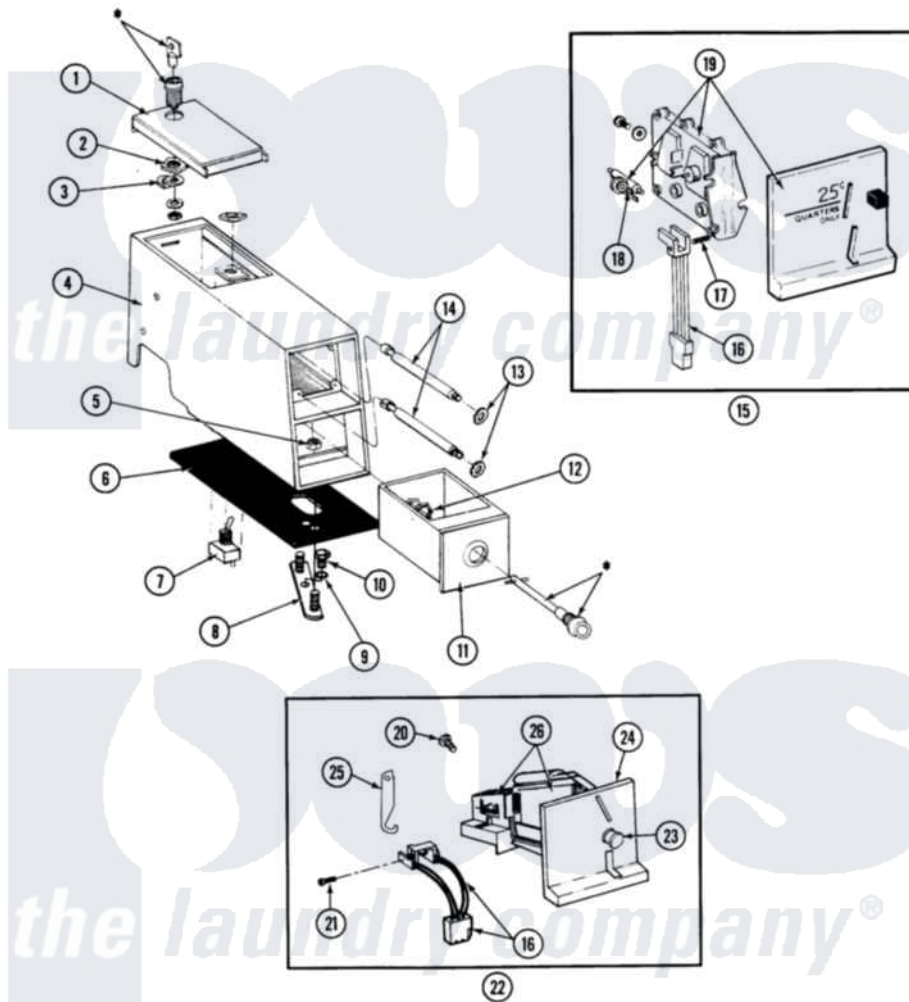

Maytag DG26CD 04 - CONTROL CENTER - CD MODELS

SECTION: CD CONTROL CENTER
 MODEL: DE26CD DG26CD SERIES 01

P/N 16000129R4

* Contact your Commercial Distributor for lock, keys & accessories

Issue Date: 11/91

Maytag [Commercial Maytag DG26CD Dryer Parts](#) Parts Diagram 04 - CONTROL CENTER - CD MODELS
 Click on the part number to view part

Item	Original Part Number	Replaced By	Status	Part Description
001	203188		Not Available	TIMER ACCESS DOOR (WHT)
"	203188L		Not Available	ACCESS DOOR-ALMOND
"	203188M		Not Available	ACCESS DOOR-HARVEST WHEAT
002	212328	W10139762		Hex Nut, 3/4-27
003	213750	W10133266		Cam-Lock
004	207673	22001407		Case, Coin Slide
"	207673L	22001408		(ALM)
"	207940	22001407		Case, Coin Slide
"	207940L	22001408		(ALM)
"	NLA		Not Available	(H. WHEAT)
005	Y052740	62739		Nut, Lock
006	214660			Gasket, Control Center
007	206794		Not Available	SWITCH (W/NUT)
008	NLA		Not Available	MTG. STRAP----NA
009	910309			Washer, Mounting Strap

010	211294	90767	Screw, 8A X 3/8 HeX Washer Head Tapping
011	207672	208884	Coin Box K
"	207672L	208884	Coin Box K
"	207912	208884	Coin Box K
"	207912L	208884	Coin Box K
"	NLA	Not Available	(H. WHEAT)
012	212328	W10139762	Hex Nut, 3/4-27
013	910181		Lockwasher, Terminal Block
014	213035		Bolt, Locking
015	NLA	Not Available	COIN DROP ASSY.
016	206799		Optic Switch Assembly
017	314665		Screw, Switch Assembly
018	NLA	Not Available	BALANCE ARM W/WEIGHT (\$25)
019	NLA	Not Available	COIN REJECTOR
020	NLA	Not Available	SCREW
021	314665		Screw, Switch Assembly
022	207948		Coin Drop Assembly
"	NLA	Not Available	COIN DROP ASSY 25 CENTS
023	216009		BUTTON, RETURN
024	216010	Y208306	Kit- Mtg C
025	216011		Spring, Return Button
026	207947		Rejector, Coin
"	207949		Rejector, Coin