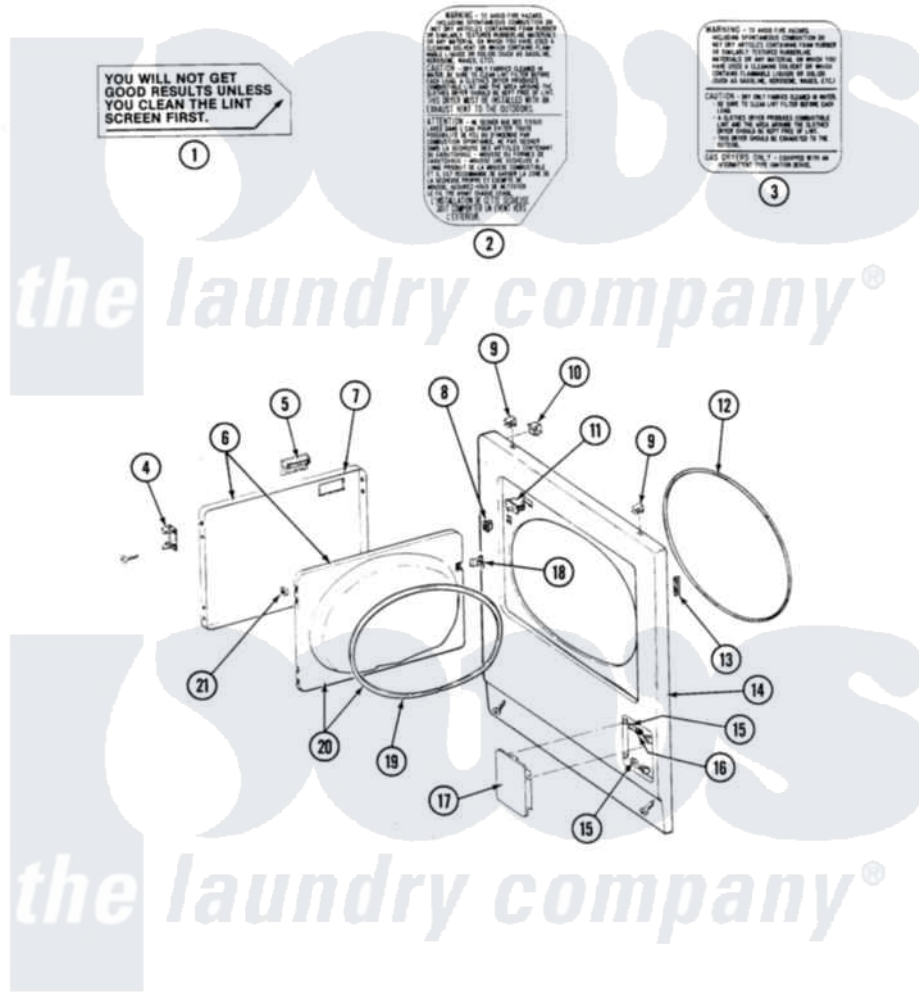

Maytag DG26CD 05 - FRONT PANEL & DOOR ASSEMBLY

SECTION: FRONT PANEL & DOOR ASSEMBLY
 MODEL: DE-DG26CA-CD-CT

Issue Date: 11/90

24

Maytag [Commercial Maytag DG26CD Dryer Parts](#) Parts Diagram 05 - FRONT PANEL & DOOR ASSEMBLY
 Click on the part number to view part

Item	Original Part Number	Replaced By	Status	Part Description
001	Y313340			LABEL, LINT SCREEN INSTRUCTION
002	314941		Not Available	LABEL, INSTRUCTION
003	NLA		Not Available	INSTRUCTION LABEL
004	307099	33001230		Hinge, Door
"	Y314062			Screw, Door Hinge And Panel
005	312960	489355		Screw, 8 X 1/2
"	314946			Handle White
"	314972			Handle Door ALM
"	NLA		Not Available	(H. WHEAT)
006	NLA		Not Available	(ALM)
"	Y307111		Not Available	DOOR ASSY. COMPLETE (WHT)
007	314966			Panel, Outer
"	NLA		Not Available	(ALM)
008	306436			Door Latch Kit--W
009	212982	22001650		Fastener, Spring

010	Y310376			Clip, Door Switch Harness
011	Y305753	W10169313		Switch-Dor
012	314937			Seal, Front Panel
013	Y313907			Fastener, Twin
014	204439			Screw And Fstner Assembly
"	307998L			Front Panel---NA
"	NLA		Not Available	FRONT PANEL (WHT)
015	212949	22001866		Screw, Relay
"	NLA		Not Available	BUSHING, ACCESS DOOR
016	312369			Sleeve, Access Panel Stud Part Not Used
017	NLA		Not Available	ACCESS DOOR (WHITE)
018	314936	33001305		Strike, Door
"	314944	33001305		Strike, Door
019	314935	33001192		Seal, Door
020	307098		Not Available	DOOR, INNER (W/SEAL)
021	Y313910			Clip, Door Liner To Outer Panel