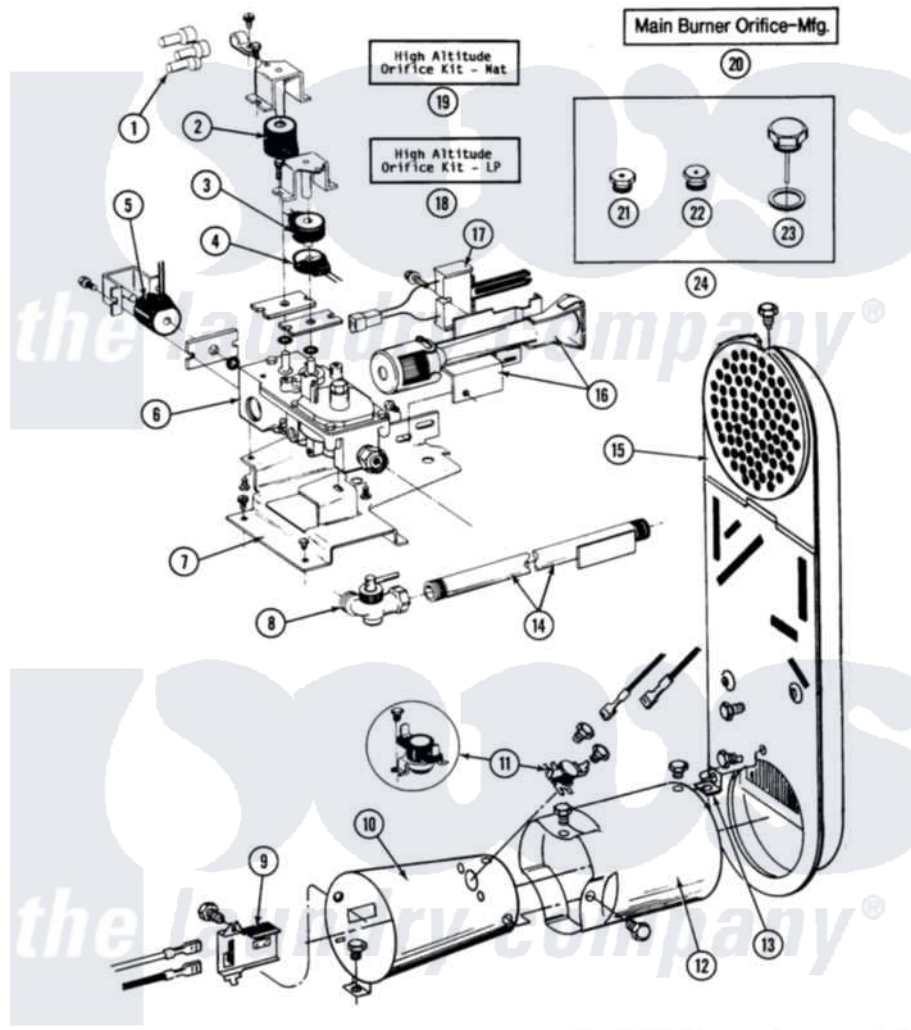

Maytag DG26CD 07 - INLET DUCT, GAS VALVE & COMBUSTION CONE

SECTION: INLET DUCT, GAS VALVE & COMBUSTION CONE
 MODEL: DE-D626CA-CD-CT

Issue Date: 11/90

30

Maytag [Commercial Maytag DG26CD Dryer Parts](#) Parts Diagram 07 - INLET DUCT, GAS VALVE & COMBUSTION CONE

[Click on the part number to view part](#)

Item	Original Part Number	Replaced By	Status	Part Description
001	311546	911445		Wire Connector
002	305603			Secondary Coil
003	305604			Holding Coil
004	305605			Booster Coil
005	Y304626			Side Coil
006	NLA		Not Available	SCREW, HEX HD No.8 X 3/8 INCH
"	Y303777	W10116794		Gas Valve
007	312929			Gas Valve Bracket
"	Y313561			Screw---NA
"	Y310632	1163839		Screw
008	Y303349			Angle Shut-Off, Gas Valve
009	211294	90767		Screw, 8A X 3/8 HeX Washer Head Tapping
"	Y303377	338906		Radiant, Sensor
010	211294	90767		Screw, 8A X 3/8 HeX Washer Head Tapping

"	Y303368		Cone, Combustion
"	Y308548		Combustion Cone Assembly
011	211294	90767	Screw, 8A X 3/8 HeX Washer Head Tapping
"	305169		Thermostat, Hi-Limit Gas
012	Y303841		Cone, Extension
013	211294	90767	Screw, 8A X 3/8 HeX Washer Head Tapping
"	Y312890		Retainer, Heater Chamber
014	Y303383	33001735	Pipe And Bracket Assembly Series 18 Not Needed Use Vavle
015	211294	90767	Screw, 8A X 3/8 HeX Washer Head Tapping
"	307119		Duct, Inlet Assembly
016	304974	33002793	Burner Assembly
"	Y310632	1163839	Screw
017	304970	4391996	Ignitor
"	304971		Screw Note: Screw, Igniter
018	NLA	Not Available	ORIFICE KIT, LP (HIGH ALT.)
019	NLA	Not Available	ORIFICE KIT, NAT (HIGH ALT.)
020	NLA	Not Available	MAIN BURNER ORIFICE (MFG)
021	NLA	Not Available	MAIN BURNER ORIFICE (LP)
022	NLA	Not Available	INTERNAL ORIFICE (LP)
023	NLA	Not Available	SCREW ASSY - BLUE BLOCK OPE
024	Y303779		Conversion Kit