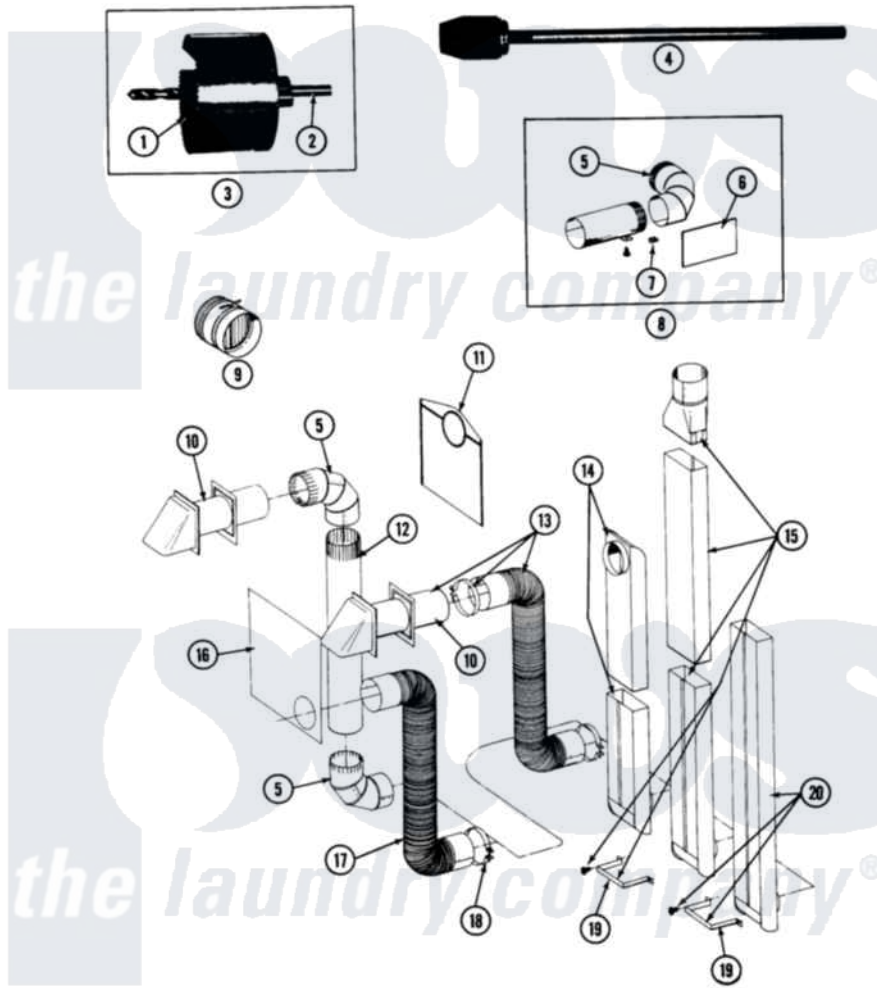

Maytag DG26CD 10 - INSTALLATION ACCESSORIES

SECTION: INSTALLATION ACCESSORIES

MODEL: DE-DG26CA-CD-CT

Issue Date: 11/90

36

Maytag [Commercial Maytag DG26CD Dryer Parts](#) Parts Diagram 10 - INSTALLATION ACCESSORIES

[Click on the part number to view part](#)

Item	Original Part Number	Replaced By	Status	Part Description
001	NLA		Not Available	BLADE, SAW
002	NLA		Not Available	REPLACEMENT DRILL
003	NLA		Not Available	HOLE SAW W/DRILL BIT
004	NLA		Not Available	EXTENSION CHUCK, DRILL
005	Y059131			Elbow, Venting
006	312302			Insulation, Exhaust Duct Kit
007	213323			Fastener, Exhaust Duct Kit
008	211294	90767		Screw, 8A X 3/8 Hex Washer Head Tapping
"	Y304652			Exhaust Duct Kit
009	NLA		Not Available	DAMPER, BACK DRAFT
010	Y059129	4396007RW		Vent Hood
011	311353		Not Available	BAG, LINT (DACRON)
012	Y059130			Pipe, Venting
013	Y059143			Flexible Vent Kit
014	Y059135			Vent Duct Assembly
015	NLA		Not Available	RECTANGULAR VENT KIT

016	Y059134		PLATE, ALUM. WINDOW (15``X20``)
017	Y304353	4396010RP	6ft Scvent
018	Y304630		Clamp, Flexible Duct
019	211294	90767	Screw, 8A X 3/8 HeX Washer Head Tapping
"	NLA	Not Available	BRACKET, EXHAUST DEFLECTOR
020	NLA	Not Available	EXHAUST DEFLECTOR KIT