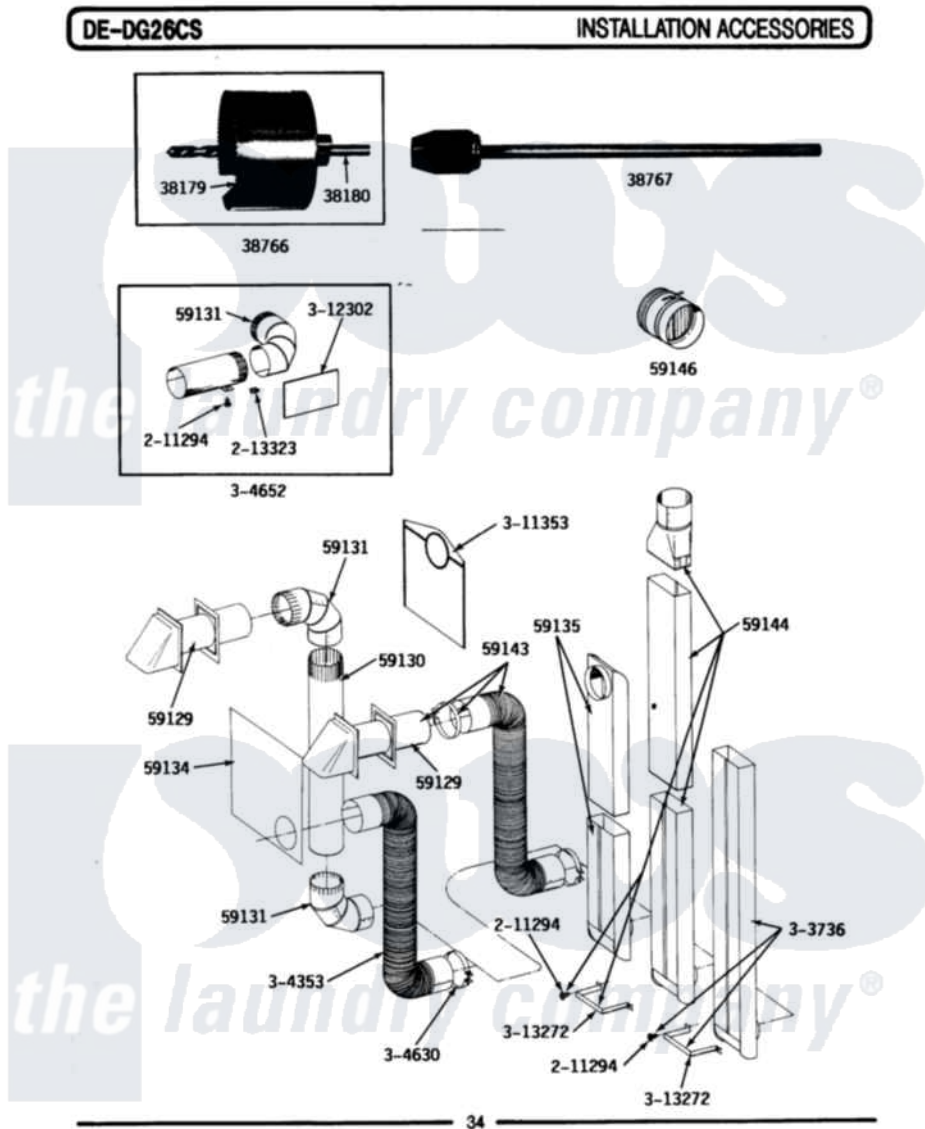

Maytag DG26CS 09 - INSTALLATION ACCESSORIES

Maytag Commercial Maytag DG26CS Dryer Parts Parts Diagram 09 - INSTALLATION ACCESSORIES
 Click on the part number to view part

Item	Original Part Number	Replaced By	Status	Part Description
001	NLA		Not Available	BLADE, SAW
002	NLA		Not Available	REPLACEMENT DRILL
003	NLA		Not Available	HOLE SAW W/DRILL BIT
004	NLA		Not Available	EXTENSION CHUCK, DRILL
005	Y059129	4396007RW		Vent Hood
006	Y059130			Pipe, Venting
007	Y059131			Elbow, Venting
008	Y059134			PLATE, ALUM. WINDOW (15" X 20")
009	Y059135			Vent Duct Assembly
010	Y059143			Flexible Vent Kit
011	NLA		Not Available	RECTANGULAR VENT KIT
012	NLA		Not Available	DAMPER, BACK DRAFT
013	211294	90767		Screw, 8A X 3/8 Hex Washer Head Tapping
014	213323			Fastener, Exhaust Duct Kit
015	NLA		Not Available	EXHAUST DEFLECTOR KIT

016	Y304353	4396010RP	6ft Scvent
017	Y304630		Clamp, Flexible Duct
018	Y304652		Exhaust Duct Kit
019	311353	Not Available	BAG, LINT (DACRON)
020	312302		Insulation, Exhaust Duct Kit
021	NLA	Not Available	BRACKET, EXHAUST DEFLECTOR