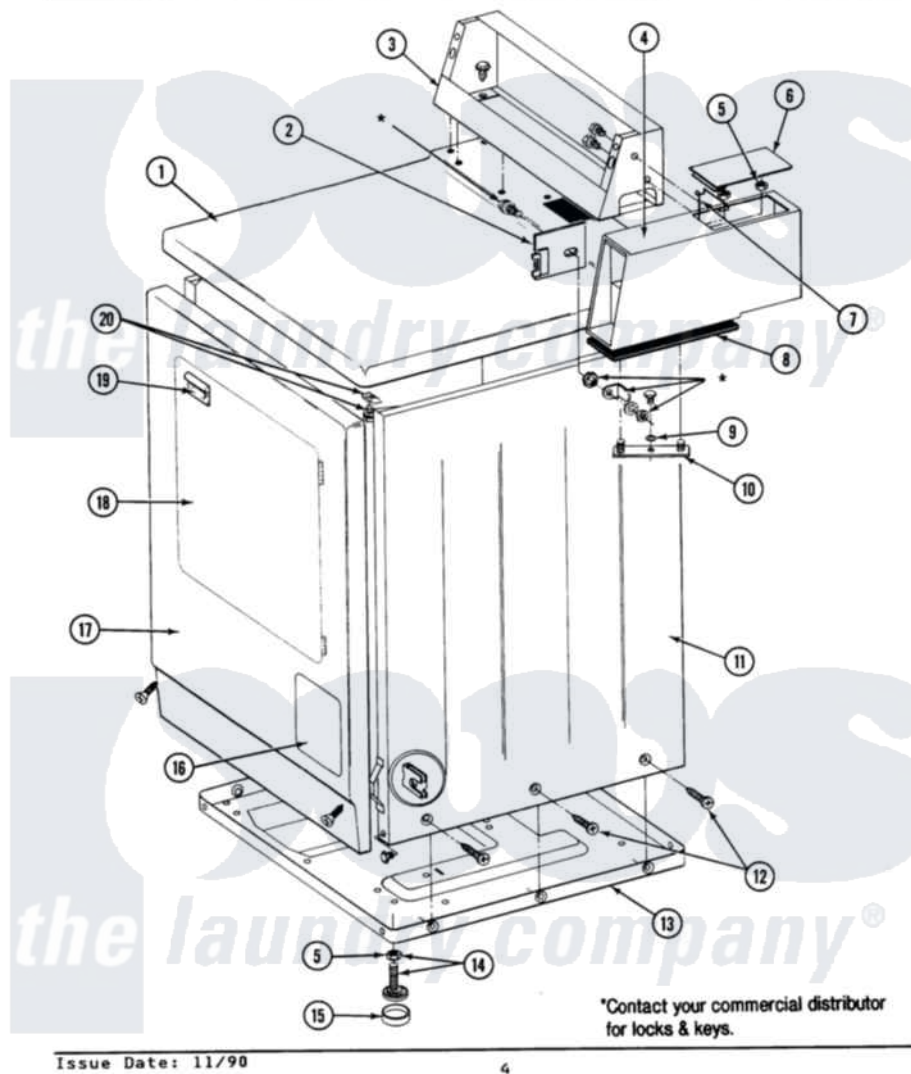

Maytag DG26CT 01 - FRONT VIEW - CT MODELS

SECTION: FRONT VIEW
MODEL: DE-DG26CT

Maytag Commercial Maytag DG26CT Dryer Parts Parts Diagram 01 - FRONT VIEW - CT MODELS
Click on the part number to view part

Item	Original Part Number	Replaced By	Status	Part Description
001	307105		Not Available	COVER, TOP ASSY. (WHT)
"	NLA		Not Available	TOP COVER ASSY ALM
002	NLA		Not Available	ACCESS DOOR (WHT)
003	212276	W10116760		Screw
"	NLA		Not Available	CONTROL COVER (WHT)
004	NLA		Not Available	OUTER CASE (WHT)
005	Y052740	62739		Nut, Lock
006	NLA		Not Available	ACCESS DOOR (WHT)
007	214878			Latch For Access Door
008	214660			Gasket, Control Center
009	910309			Washer, Mounting Strap
010	NLA		Not Available	MTG. STRAP---NA
011	NLA		Not Available	CABINET (WHT)
"	Y310632	1163839		Screw
012	213007			Xfor Cabinet See Cabinet, Back
				BASE ASSY / UPPER P

013	Y303361	Not Available	BASE ASSY. (UPPER & LOWER)
014	Y305086		Adjustable Leg And Nut
015	Y314137		Foot, Rubber
016	NLA	Not Available	ACCESS DOOR (WHT)
017	307998L		Front Panel---NA
"	NLA	Not Available	FRONT PANEL (WHT)
018	308061	Not Available	DOOR ASSY. COMPLETE (WHT)
"	NLA	Not Available	(ALM)
019	314946		Handle White
"	314972		Handle Door ALM
"	NLA	Not Available	(H. WHEAT)
020	204445		Screw And Fastener Assembly