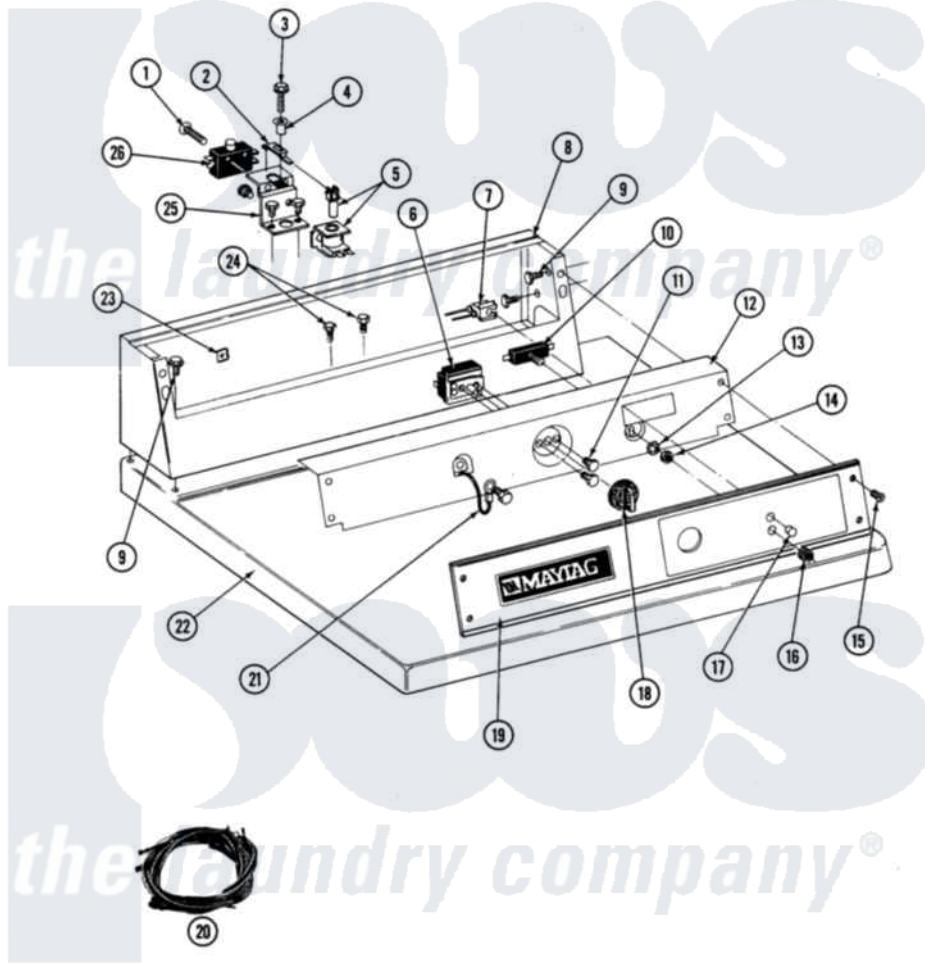

# Maytag DG26CT 03 - CONTROL PANEL-CT MODELS

SECTION: CT CONTROL PANEL  
 MODEL: DE-DG26CT

Issue Date: 11/90

16

Maytag [Commercial Maytag DG26CT Dryer Parts](#) Parts Diagram 03 - CONTROL PANEL-CT MODELS  
 Click on the part number to view part

Item	Original Part Number	Replaced By	Status	Part Description
001	212950	<a href="#">M0227520</a>		Screw-Tc No.6-32 X 13/16", Preform SwiTch
002	NLA		Not Available	SPRING LEVER, RELAY
003	212949	<a href="#">22001866</a>		Screw, Relay
004	NLA		Not Available	SPACER, ADVANCE RELAY
005	<a href="#">212951</a>			Screw, No.6-32 X 1/4 Inch
"	<a href="#">305393</a>			Solenoid For Relay Assembly
006	307237	<a href="#">W10327105</a>		Switch, Cycle Selection
007	NLA		Not Available	PILOT LIGHT
008	NLA		Not Available	CONTROL COVER (WHT)
009	212276	<a href="#">W10116760</a>		Screw
010	306941	<a href="#">W10149462</a>		Switch, Push-To-Start
011	<a href="#">Y313588</a>	<a href="#">488234</a>		Screw 8-32 X 1/4
012	314912		Not Available	BRACKET, CONTROL PANEL (WHT)
"	NLA		Not Available	(ALM)
013	<a href="#">312751</a>			Lockwasher, Start Switch

014	Y312706	<a href="#">422617</a>	Nut
015	<a href="#">212277</a>		Screw, No.8 X 1/2 Inch
016	<a href="#">Y312702</a>		Knurled Nut, Start Switch
017	<a href="#">215564</a>		Lens, Indicator Light
018	<a href="#">306938</a>		Knob, Selector Switch
019	NLA	Not Available	CNTRL PNL COMMERCIAL DRYER
020	NLA	Not Available	WIRE HARNESS
021	<a href="#">205810</a>		Wire, Ground
"	<a href="#">211252</a>		Screw, Ground Wire
022	307105	Not Available	COVER, TOP ASSY. (WHT)
"	NLA	Not Available	(ALM)
023	<a href="#">215003</a>		Fastener, Panel And Bracket
024	<a href="#">211294</a>	<a href="#">90767</a>	Screw, 8A X 3/8 HeX Washer Head Tapping
025	<a href="#">211294</a>	<a href="#">90767</a>	Screw, 8A X 3/8 HeX Washer Head Tapping
"	NLA	Not Available	RELAY BRACKET
026	Y303787	Not Available	SWITCH FOR RELAY