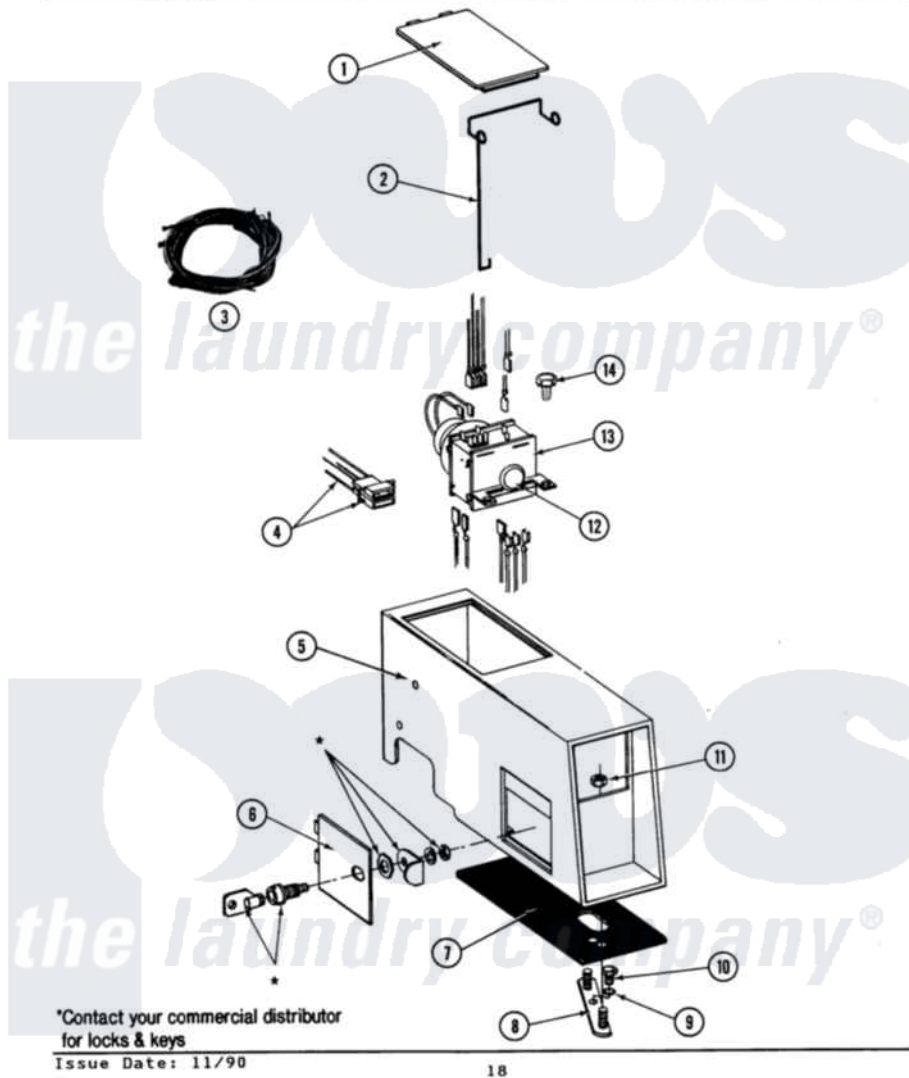

Maytag DG26CT 04 - CONTROL CENTER - CT MODELS

SECTION: CT CONTROL CENTER
 MODEL: DE-DG26CT

Maytag [Commercial Maytag DG26CT Dryer Parts](#) Parts Diagram 04 - CONTROL CENTER - CT MODELS
 Click on the part number to view part

Item	Original Part Number	Replaced By	Status	Part Description
001	NLA		Not Available	ACCESS DOOR (WHT)
002	214878			Latch For Access Door
003	NLA		Not Available	WIRE HARNESS
004	NLA		Not Available	HARNESS, TICKET CONTROL
005	NLA		Not Available	OUTER CASE (WHT)
006	NLA		Not Available	ACCESS DOOR (WHT)
007	214660			Gasket, Control Center
008	NLA		Not Available	MTG. STRAP---NA
009	910309			Washer, Mounting Strap
010	211294	90767		Screw, 8A X 3/8 HeX Washer Head Tapping
011	Y052740	62739		Nut, Lock
012	213089			Knob For Timer
"	Y312300			Groov-Pin
013	NLA		Not Available	TIMER MOTOR
"	Y303801		Not Available	TIMER WITH KNOB AND PIN