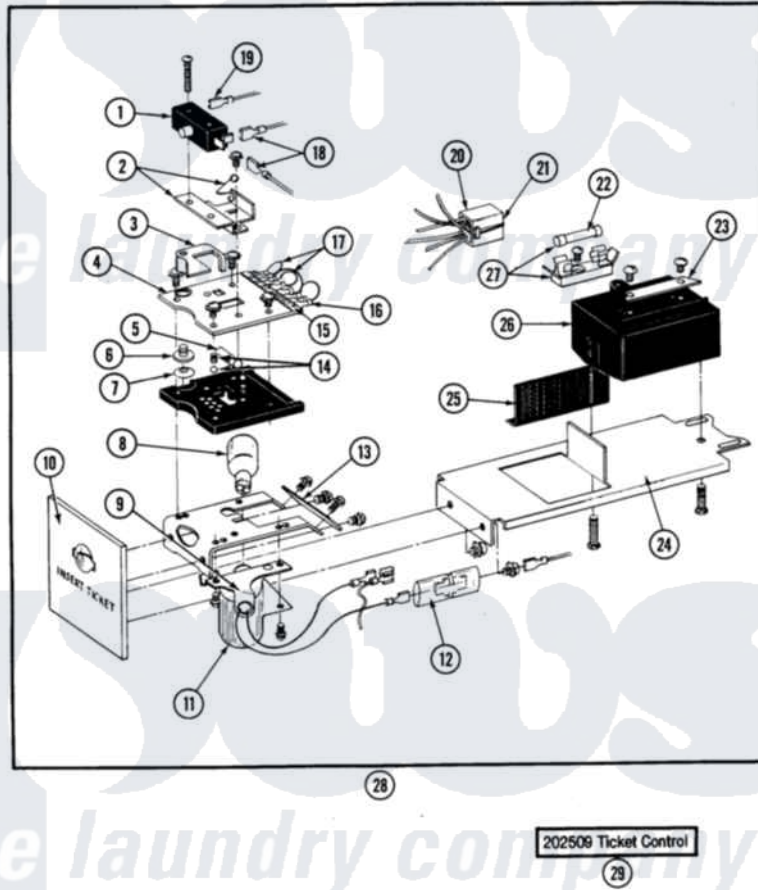

# Maytag DG26CT 05 - CONTROL CENTER COMPONENTS - CT MODELS

SECTION: CT CONTROL CENTER COMPONENTS  
 MODEL: DE-DG26CT

\*Contact your commercial distributor for locks, keys, tickets & ticket dispensers  
 Issue Date: 11/90

Maytag [Commercial Maytag DG26CT Dryer Parts](#) Parts Diagram 05 - CONTROL CENTER COMPONENTS - CT MODELS

[Click on the part number to view part](#)

Item	Original Part Number	Replaced By	Status	Part Description
001	204882		Not Available	SWITCH FOR TICKET CONTROL
"	NLA		Not Available	SCREW
002	<a href="#">204881</a>			Cam Plate Assembly
"	NLA		Not Available	SEMS SCREW (No.4-40 X 1/2 INC)
003	<a href="#">214218</a>			Lever, Switch
004	<a href="#">212452</a>			Board, Circuit
"	NLA		Not Available	SEMS SCREW (No.4-40 X 1/2 INC)
005	<a href="#">214275</a>			Roller For Cam
006	<a href="#">214220</a>			Adjustment Thumb Wheel
007	NLA		Not Available	SPRING WASHER
008	202479	<a href="#">A3167501</a>		Lamp Oven, Int.
009	NLA		Not Available	LAMP SOCKET W/BRACKET
010	<a href="#">212519</a>	<a href="#">488234</a>		Screw 8-32 X 1/4
"	NLA		Not Available	FRONT PLATE, TICKET