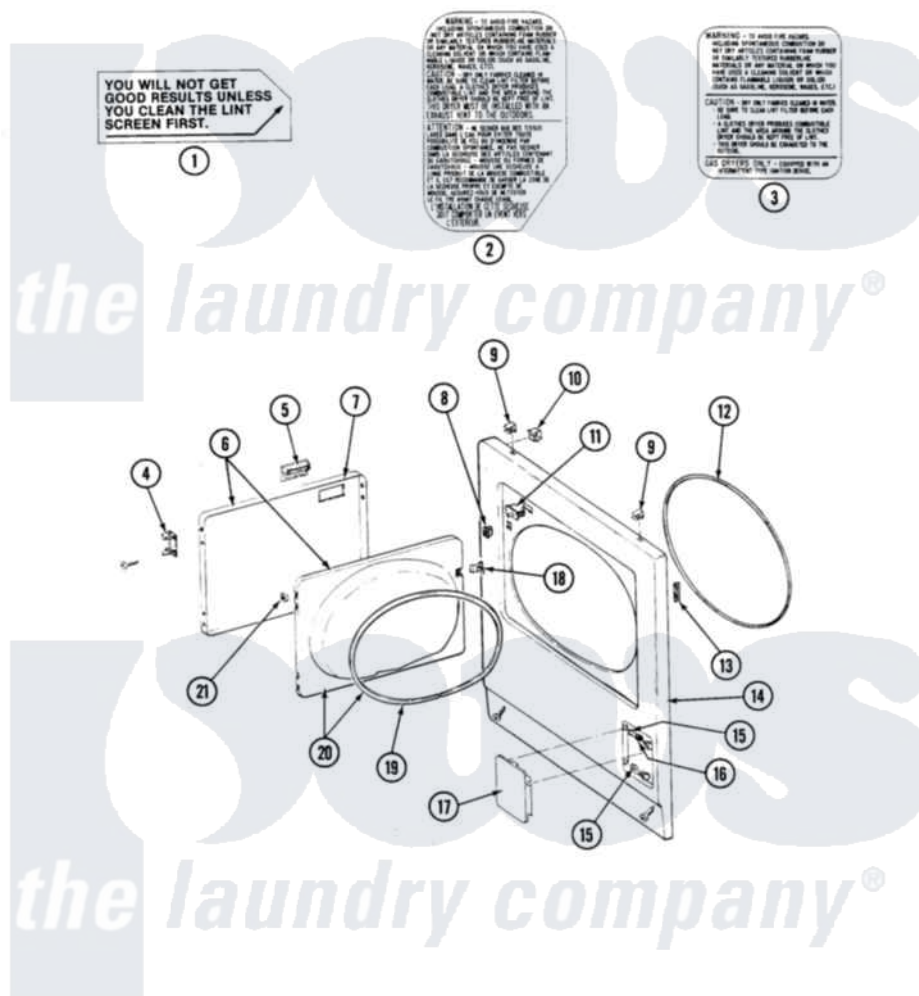

# Maytag DG26CT 06 - FRONT PANEL & DOOR ASSEMBLY

SECTION: FRONT PANEL & DOOR ASSEMBLY  
 MODEL: DE-DG26CA-CD-CT

Issue Date: 11/90

24

Maytag [Commercial Maytag DG26CT Dryer Parts](#) Parts Diagram 06 - FRONT PANEL & DOOR ASSEMBLY  
 Click on the part number to view part

Item	Original Part Number	Replaced By	Status	Part Description
001	<a href="#">Y313340</a>			LABEL, LINT SCREEN INSTRUCTION
002	314941		Not Available	LABEL, INSTRUCTION
003	NLA		Not Available	INSTRUCTION LABEL
004	307099	<a href="#">33001230</a>		Hinge, Door
"	<a href="#">Y314062</a>			Screw, Door Hinge And Panel
005	312960	<a href="#">489355</a>		Screw, 8 X 1/2
"	<a href="#">314946</a>			Handle White
"	<a href="#">314972</a>			Handle Door ALM
"	NLA		Not Available	(H. WHEAT)
006	NLA		Not Available	(ALM)
"	Y307111		Not Available	DOOR ASSY. COMPLETE (WHT)
007	<a href="#">314966</a>			Panel, Outer
"	NLA		Not Available	(ALM)
008	<a href="#">306436</a>			Door Latch Kit--W
009	212982	<a href="#">22001650</a>		Fastener, Spring

010	<a href="#">Y310376</a>			Clip, Door Switch Harness
011	<a href="#">Y305753</a>	<a href="#">W10169313</a>		Switch-Dor
012	<a href="#">314937</a>			Seal, Front Panel
013	<a href="#">Y313907</a>			Fastener, Twin
014	<a href="#">204439</a>			Screw And Fstner Assembly
"	<a href="#">307998L</a>			Front Panel---NA
"	NLA		Not Available	FRONT PANEL (WHT)
015	212949	<a href="#">22001866</a>		Screw, Relay
"	NLA		Not Available	BUSHING, ACCESS DOOR
016	<a href="#">312369</a>			Sleeve, Access Panel Stud Part Not Used
017	NLA		Not Available	ACCESS DOOR (WHT)
018	314936	<a href="#">33001305</a>		Strike, Door
"	314944	<a href="#">33001305</a>		Strike, Door
019	314935	<a href="#">33001192</a>		Seal, Door
020	307098		Not Available	DOOR, INNER (W/SEAL)
021	<a href="#">Y313910</a>			Clip, Door Liner To Outer Panel