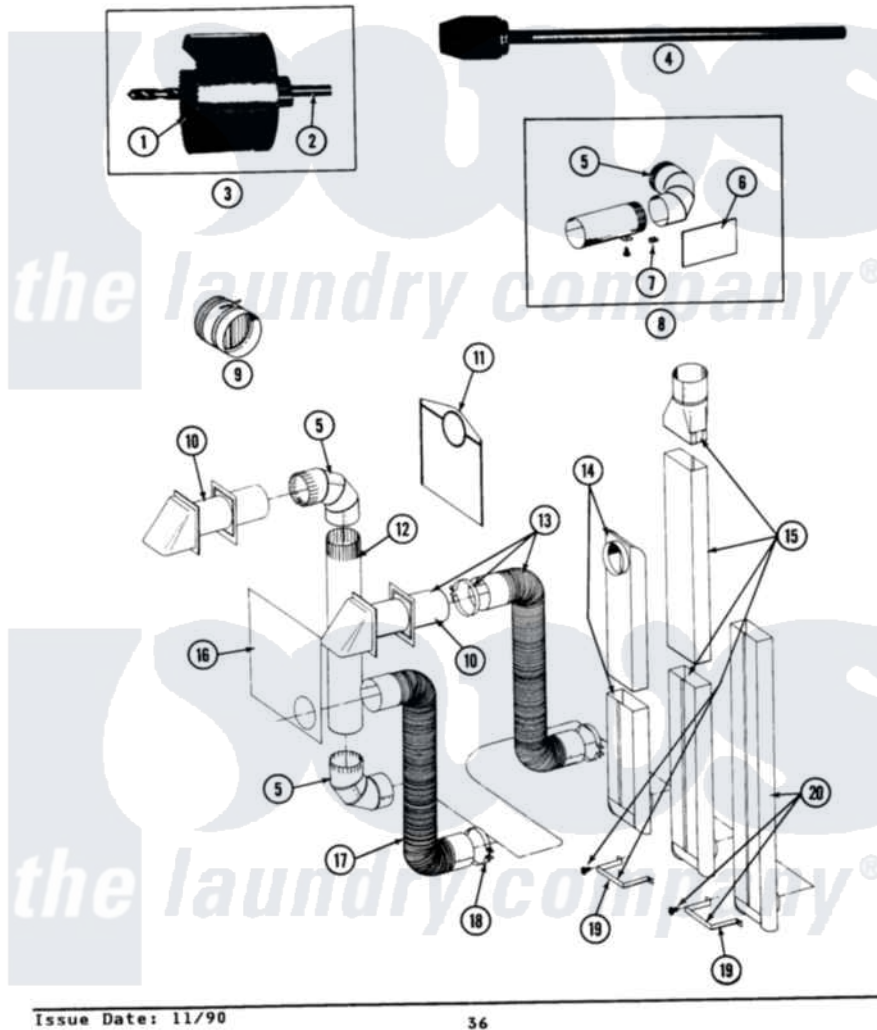

Maytag DG26CT 11 - INSTALLATION ACCESSORIES

SECTION: INSTALLATION ACCESSORIES

MODEL: DE-DG26CA-CD-CT

Issue Date: 11/90

36

Maytag Commercial Maytag DG26CT Dryer Parts Parts Diagram 11 - INSTALLATION ACCESSORIES

Click on the part number to view part

Item	Original Part Number	Replaced By	Status	Part Description
001	NLA		Not Available	BLADE, SAW
002	NLA		Not Available	REPLACEMENT DRILL
003	NLA		Not Available	HOLE SAW W/DRILL BIT
004	NLA		Not Available	EXTENSION CHUCK, DRILL
005	Y059131			Elbow, Venting
006	312302			Insulation, Exhaust Duct Kit
007	213323			Fastener, Exhaust Duct Kit
008	211294	90767		Screw, 8A X 3/8 HeX Washer Head Tapping
"	Y304652			Exhaust Duct Kit
009	NLA		Not Available	DAMPER, BACK DRAFT
010	Y059129	4396007RW		Vent Hood
011	311353		Not Available	BAG, LINT (DACRON)
012	Y059130			Pipe, Venting
013	Y059143			Flexible Vent Kit
014	Y059135			Vent Duct Assembly
015	NLA		Not Available	RECTANGULAR VENT KIT

016	Y059134		PLATE, ALUM. WINDOW (15``X20``)
017	Y304353	4396010RP	6ft Scvent
018	Y304630		Clamp, Flexible Duct
019	211294	90767	Screw, 8A X 3/8 HeX Washer Head Tapping
"	NLA	Not Available	BRACKET, EXHAUST DEFLECTOR
020	NLA	Not Available	EXHAUST DEFLECTOR KIT