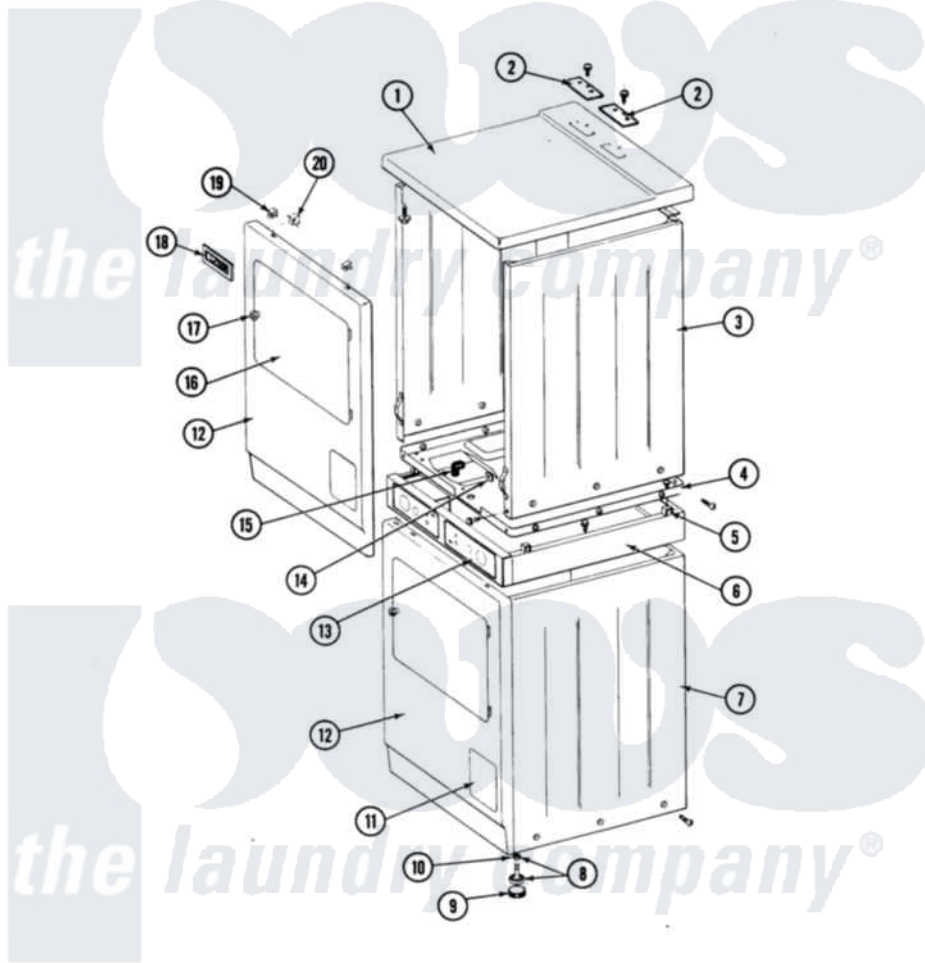

Maytag DG27CA 01 - FRONT VIEW

SECTION: FRONT VIEW
MODEL: DE-DG27CA

Issue Date: 10/90

4

Maytag Commercial Maytag DG27CA Dryer Parts Parts Diagram 01 - FRONT VIEW
Click on the part number to view part

Item	Original Part Number	Replaced By	Status	Part Description
001	204445			Screw And Fastener Assembly
"	307104			Top Cover Assembly
002	NLA		Not Available	COVER PLATE
"	Y313559			Screw
003	204445			Screw And Fastener Assembly
"	NLA		Not Available	CABINET (WHT)
004	314663	214354		Screw, Top Cover To Cabnt.
"	Y307482		Not Available	BASE ASSY. (UPPER & LOWER)
005	310933	33002194		Nut, Speed
006	NLA		Not Available	SUPPORT ASSY. (WHITE)
"	Y310632	1163839		Screw
007	314663	214354		Screw, Top Cover To Cabnt.
"	NLA		Not Available	CABINET, LOWER (WHITE)
008	Y302699	22003428		Leg, Adjustable
009	210684			Foot, Adjustable Leg
010	210385			Lock Nut For Adjustable Leg

011	NLA		Not Available	ACCESS DOOR (WHITE)
012	NLA		Not Available	FRONT PANEL-WHITE
013	314664	212277		Screw, No.8 X 1/2 Inch
"	NLA		Not Available	CONTROL PANEL
014	NLA		Not Available	RETAINER FOR FRONT PANEL
015	314522			Grommet, Strain Relief
016	308062			Door Assembly Complete W/O Hinges
017	NLA		Not Available	KNOB AND SCREW
018	NLA		Not Available	NAME PLATE
019	212982	22001650		Fastener, Spring
020	Y310376			Clip, Door Switch Harness