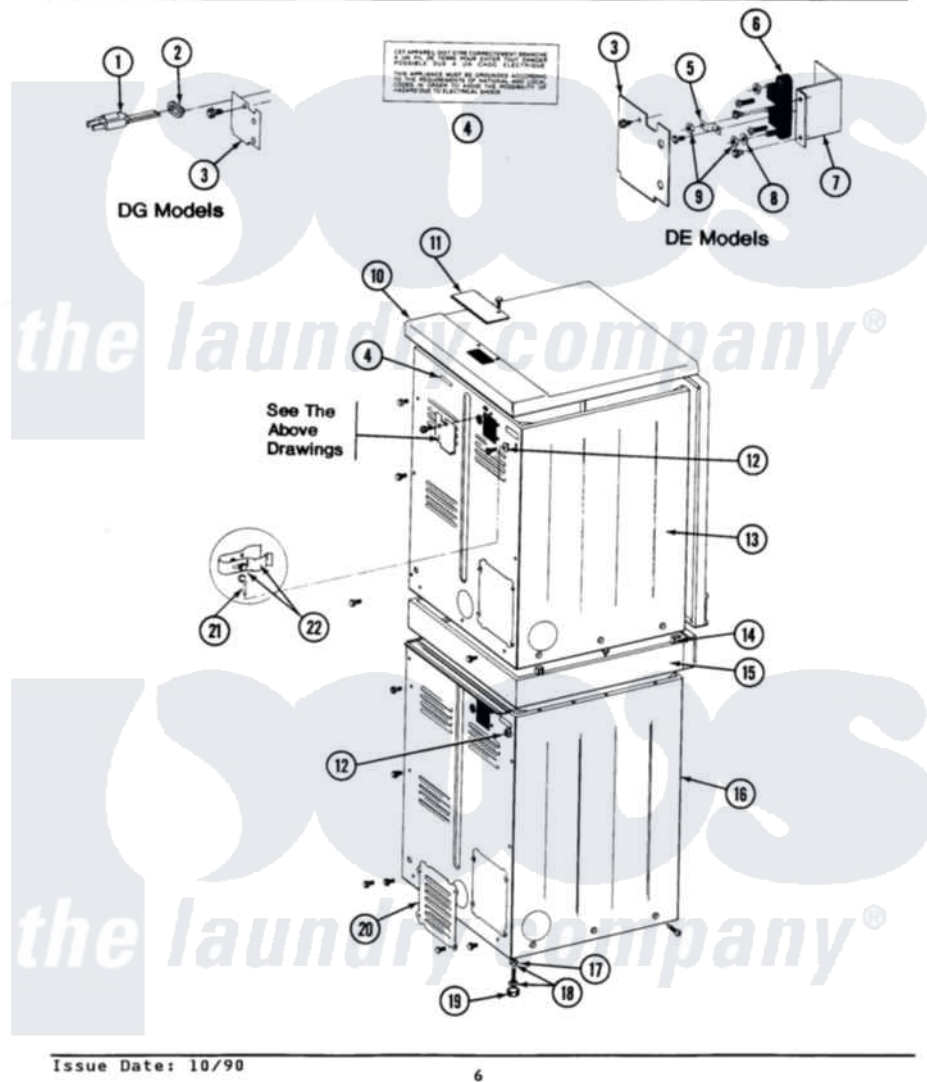

# Maytag DG27CA 02 - REAR VIEW

SECTION: REAR VIEW  
MODEL: DE-DG27CA

Maytag [Commercial Maytag DG27CA Dryer Parts](#) Parts Diagram 02 - REAR VIEW  
Click on the part number to view part

Item	Original Part Number	Replaced By	Status	Part Description
001	302521		Not Available	CORD, POWER PART NOT USED-GAS MODELS ONLY
002	<a href="#">211881</a>			Grommet, Cord Part Not Used-Gas Models Only
003	<a href="#">Y313561</a>			Screw---NA
"	Y312905		Not Available	COVER, TERMINAL
004	<a href="#">214519</a>			LABEL, ELECTRICAL INSTR. PART NOT USED-GAS MODELS ONLY
005	<a href="#">Y312184</a>			Strap, Grounding
006	<a href="#">400008</a>			Block, Terminal
007	<a href="#">Y312904</a>			Bracket, Terminal Block
008	<a href="#">Y311270</a>			Washer, Terminal Block
009	<a href="#">311484</a>	<a href="#">112432</a>		Nut
010	<a href="#">307104</a>			Top Cover Assembly
011	NLA		Not Available	COVER PLATE
"	<a href="#">Y313559</a>			Screw
012	NLA		Not Available	SCREW & WASHER ASSY.

013	<a href="#">213007</a>		Xfor Cabinet See Cabinet, Back
"	NLA	Not Available	CABINET (WHT)
"	Y310632	<a href="#">1163839</a>	Screw
014	310933	<a href="#">33002194</a>	Nut, Speed
015	NLA	Not Available	SUPPORT ASSY
"	Y310632	<a href="#">1163839</a>	Screw
016	<a href="#">213007</a>		Xfor Cabinet See Cabinet, Back
"	<a href="#">Y313561</a>		Screw----NA
"	NLA	Not Available	CABINET, LOWER (WHITE)
"	Y310632	<a href="#">1163839</a>	Screw
017	<a href="#">210385</a>		Lock Nut For Adjustable Leg
018	Y302699	<a href="#">22003428</a>	Leg, Adjustable
019	<a href="#">210684</a>		Foot, Adjustable Leg
020	<a href="#">211294</a>	<a href="#">90767</a>	Screw, 8A X 3/8 HeX Washer Head Tapping
"	<a href="#">Y313561</a>		Screw----NA
"	Y312951	Not Available	ACCESS COVER, BACK
021	<a href="#">301548</a>		Clamp, Ground Wire
"	<a href="#">313122</a>		Screw - Baffle To Tumbler
022	<a href="#">311155</a>		Ground Wire And Clamp