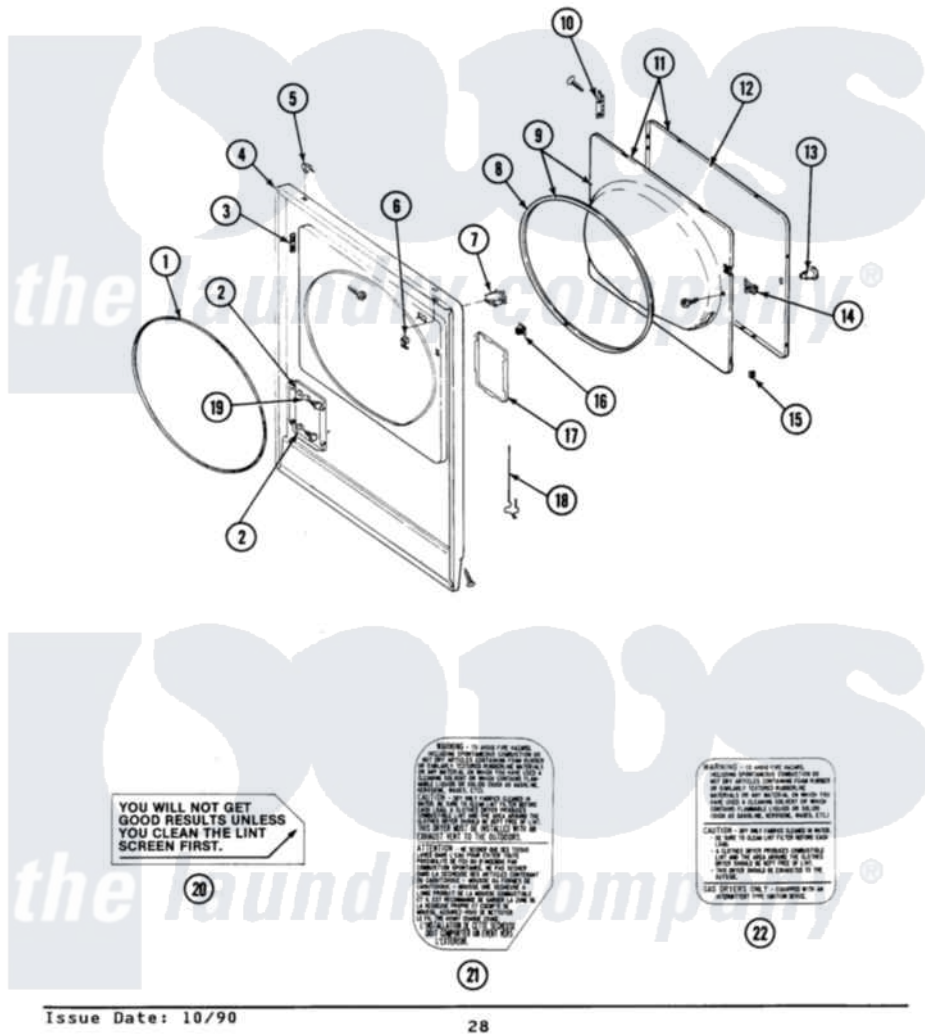

Maytag DG27CA 04 - FRONT PANEL & DOOR ASSEMBLY

SECTION: FRONT PANEL & DOOR ASSEMBLY
 MODEL: DE-DG27CA

Issue Date: 10/90

Maytag [Commercial Maytag DG27CA Dryer Parts](#) Parts Diagram 04 - FRONT PANEL & DOOR ASSEMBLY
 Click on the part number to view part

Item	Original Part Number	Replaced By	Status	Part Description
001	314937			Seal, Front Panel
002	NLA		Not Available	BUSHING
003	Y313907			Fastener, Twin
004	212949	22001866		Screw, Relay
"	NLA		Not Available	FRONT PANEL-WHITE
005	212982	22001650		Fastener, Spring
006	Y310376			Clip, Door Switch Harness
007	Y305753	W10169313		Switch-Dor
008	314935	33001192		Seal, Door
009	Y308070		Not Available	INNER DOOR W/GASKET
010	Y314062			Screw, Door Hinge And Panel
011	308062			Door Assembly Complete W/O Hinges
012	NLA		Not Available	DOOR OUTER HALF WHITE
013	NLA		Not Available	KNOB AND SCREW
014	314936	33001305		Strike, Door
"	314944	33001305		Strike, Door

015	Y313910		Clip, Door Liner To Outer Panel
016	306436		Door Latch Kit--W
017	NLA	Not Available	ACCESS DOOR (WHITE)
018	Y314025		Latch For Access Door
019	312369		Sleeve, Access Panel Stud Part Not Used
020	Y313340		LABEL, LINT SCREEN INSTRUCTION
021	314941	Not Available	LABEL, INSTRUCTION
022	NLA	Not Available	INSTRUCTION LABEL