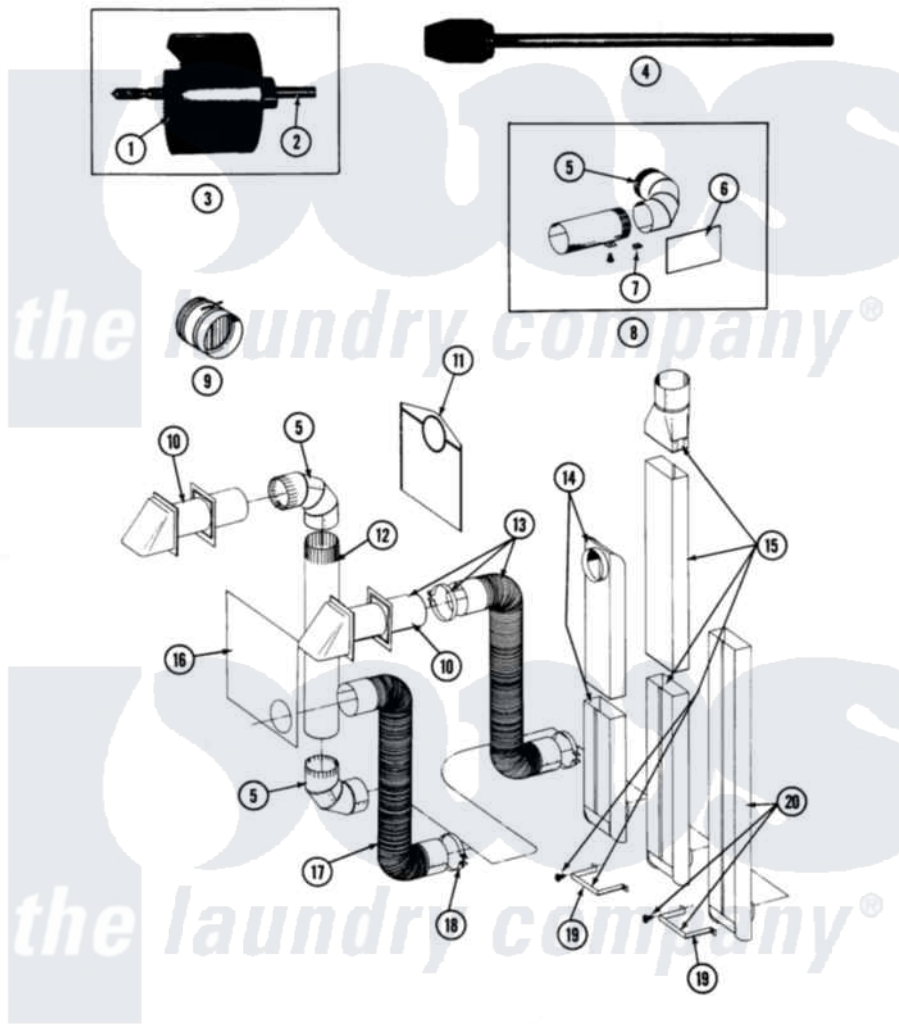

Maytag DG27CA 08 - INSTALLATION ACCESSORIES

SECTION: INSTALLATION ACCESSORIES
 MODEL: ALL MODELS

Issue Date: 10/90

40

Maytag Commercial Maytag DG27CA Dryer Parts Parts Diagram 08 - INSTALLATION ACCESSORIES
 Click on the part number to view part

Item	Original Part Number	Replaced By	Status	Part Description
001	NLA		Not Available	BLADE, SAW
002	NLA		Not Available	REPLACEMENT DRILL
003	NLA		Not Available	HOLE SAW W/DRILL BIT
004	NLA		Not Available	EXTENSION CHUCK, DRILL
005	Y059131			Elbow, Venting
006	312302			Insulation, Exhaust Duct Kit
007	213323			Fastener, Exhaust Duct Kit
008	211294	90767		Screw, 8A X 3/8 HeX Washer Head Tapping
"	Y304652			Exhaust Duct Kit
009	NLA		Not Available	DAMPER, BACK DRAFT
010	Y059129	4396007RW		Vent Hood
011	311353		Not Available	BAG, LINT (DACRON)
012	Y059130			Pipe, Venting
013	Y059143			Flexible Vent Kit
014	Y059135			Vent Duct Assembly
015	NLA		Not Available	RECTANGULAR VENT KIT

016	Y059134		PLATE, ALUM. WINDOW (15``X20``)
017	Y304353	4396010RP	6ft Scvent
018	Y304630		Clamp, Flexible Duct
019	211294	90767	Screw, 8A X 3/8 HeX Washer Head Tapping
"	NLA	Not Available	BRACKET, EXHAUST DEFLECTOR
020	NLA	Not Available	EXHAUST DEFLECTOR KIT