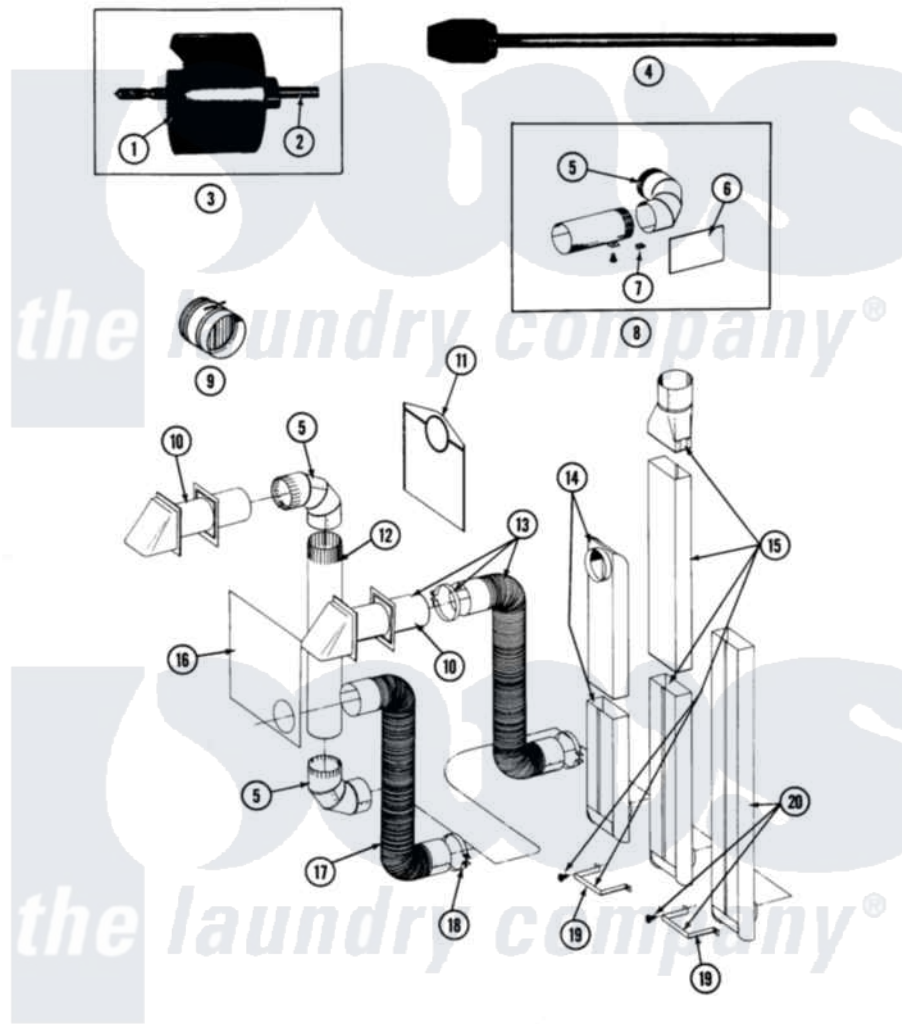

Maytag DG27CT 03 - INSTALLATION ACCESSORIES

SECTION: INSTALLATION ACCESSORIES
 MODEL: ALL MODELS

Issue Date: 10/90

40

[Maytag Commercial Maytag DG27CT Dryer Parts](#) Parts Diagram 03 - INSTALLATION ACCESSORIES
 Click on the part number to view part

Item	Original Part Number	Replaced By	Status	Part Description
001	NLA		Not Available	BLADE, SAW
002	NLA		Not Available	REPLACEMENT DRILL
003	NLA		Not Available	HOLE SAW W/DRILL BIT
004	NLA		Not Available	EXTENSION CHUCK, DRILL
005	Y059131			Elbow, Venting
006	312302			Insulation, Exhaust Duct Kit
007	213323			Fastener, Exhaust Duct Kit
008	211294	90767		Screw, 8A X 3/8 HeX Washer Head Tapping
"	Y304652			Exhaust Duct Kit
009	NLA		Not Available	DAMPER, BACK DRAFT
010	Y059129	4396007RW		Vent Hood
011	311353		Not Available	BAG, LINT (DACRON)
012	Y059130			Pipe, Venting
013	Y059143			Flexible Vent Kit
014	Y059135			Vent Duct Assembly
015	NLA		Not Available	RECTANGULAR VENT KIT

016	Y059134		PLATE, ALUM. WINDOW (15``X20``)
017	Y304353	4396010RP	6ft Scvent
018	Y304630		Clamp, Flexible Duct
019	211294	90767	Screw, 8A X 3/8 HeX Washer Head Tapping
"	NLA	Not Available	BRACKET, EXHAUST DEFLECTOR
020	NLA	Not Available	EXHAUST DEFLECTOR KIT