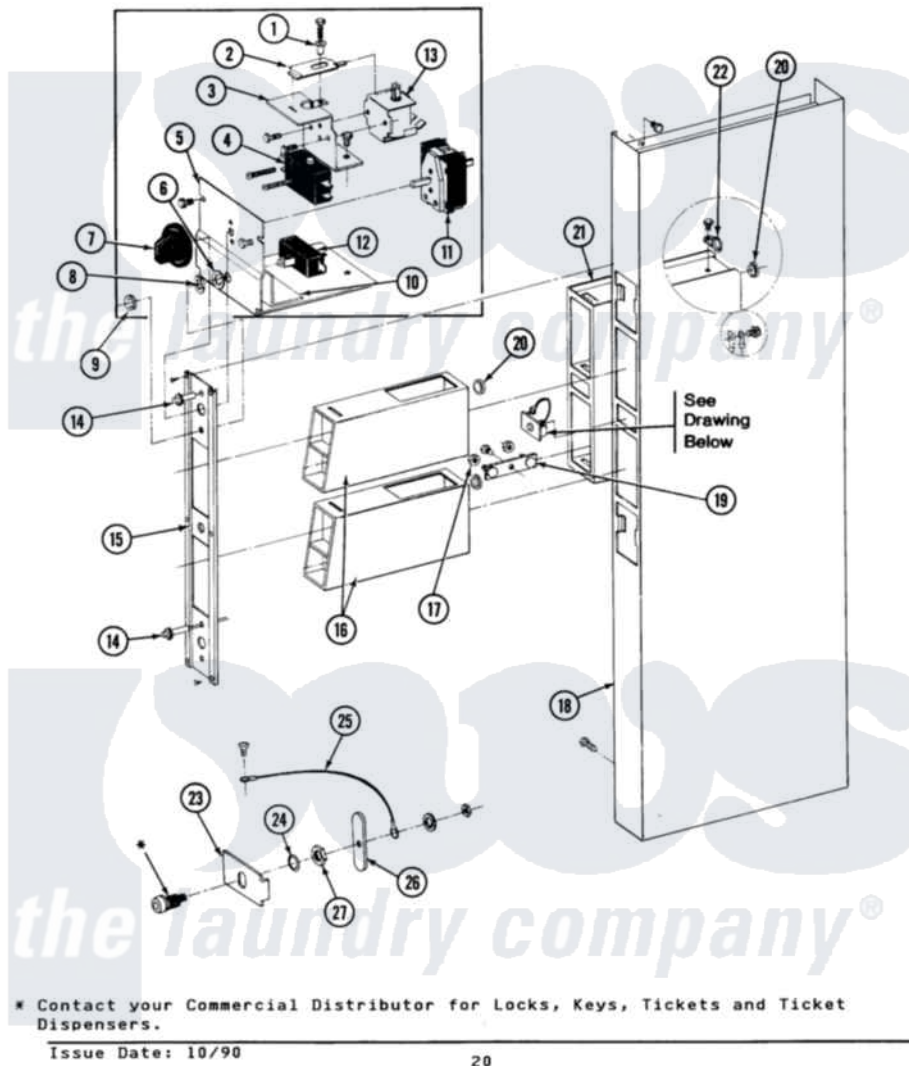

# Maytag DG27CT 04 - CONTROL CENTER SHROUD

SECTION: CONTROL CENTER SHROUD - CT  
 MODEL: DE-DG27CT

Maytag Commercial Maytag DG27CT Dryer Parts Parts Diagram 04 - CONTROL CENTER SHROUD  
 Click on the part number to view part

Item	Original Part Number	Replaced By	Status	Part Description
001	NLA		Not Available	SPACER FOR ADVANCE RELAY
002	NLA		Not Available	SPRING LEVER FOR RELAY
003	212276	<a href="#">W10116760</a>		Screw
"	212949	<a href="#">22001866</a>		Screw, Relay
"	NLA		Not Available	RELAY BRACKET
004	212950	<a href="#">M0227520</a>		Screw-Tc No.6-32 X 13/16", Preform SwiTch
"	Y303787		Not Available	SWITCH FOR RELAY
005	212276	<a href="#">W10116760</a>		Screw
"	<a href="#">Y314261</a>			Switch And Relay Bracket
006	<a href="#">312751</a>			Lockwasher, Start Switch
007	<a href="#">205663</a>			Knob For Selector Switch
008	Y312706	<a href="#">422617</a>		Nut
009	<a href="#">Y312702</a>			Knurled Nut, Start Switch
010	NLA		Not Available	INSULATOR
011	<a href="#">307253</a>			Switch, Cycle Selector