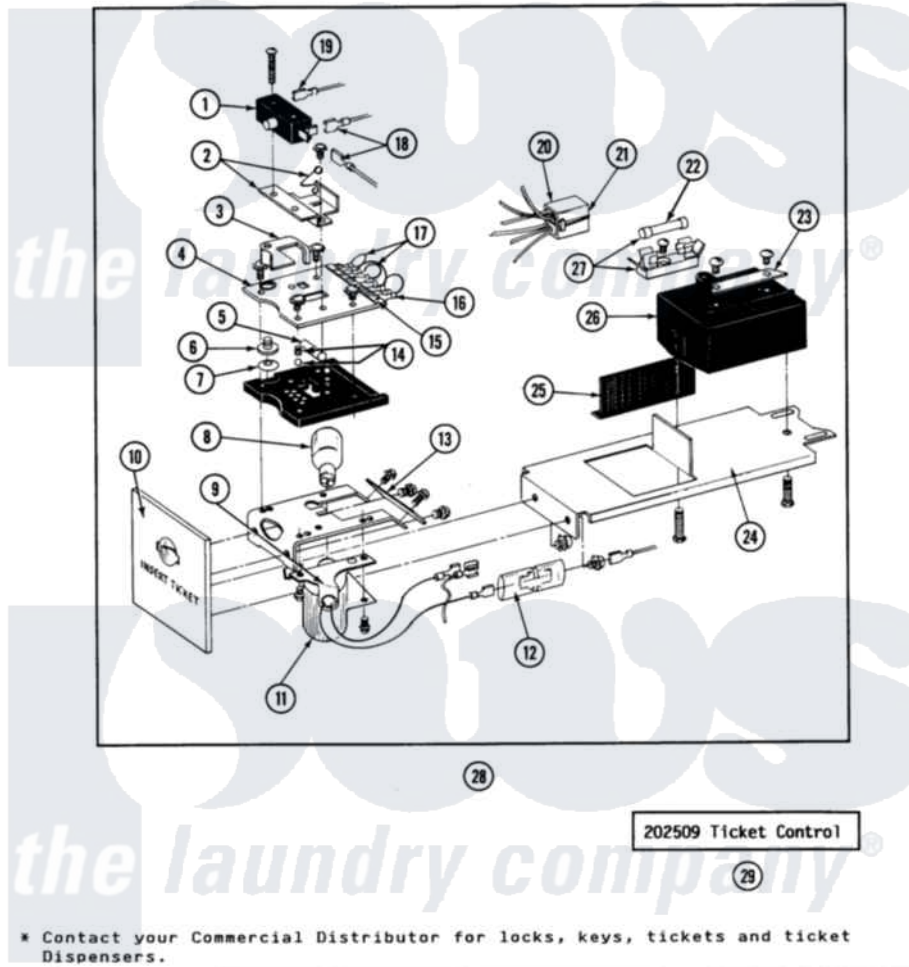

Maytag DG27CT 06 - CONTROL CENTER COMPONENTS

SECTION: CT CONTROL CENTER COMPONENTS
 MODEL: DE-DG27CT

Issue Date: 10/90

24

Maytag Commercial Maytag DG27CT Dryer Parts Parts Diagram 06 - CONTROL CENTER COMPONENTS
 Click on the part number to view part

Item	Original Part Number	Replaced By	Status	Part Description
001	204882		Not Available	SWITCH FOR TICKET CONTROL
"	NLA		Not Available	SCREW
002	204881			Cam Plate Assembly
"	NLA		Not Available	SEMS SCREW (No.4-40 X 1/2 INC)
003	214218			Lever, Switch
004	212452			Board, Circuit
"	NLA		Not Available	SEMS SCREW (No.4-40 X 1/2 INC)
005	214275			Roller For Cam
006	214220			Adjustment Thumb Wheel
007	NLA		Not Available	SPRING WASHER
008	202479	A3167501		Lamp Oven, Int.
009	NLA		Not Available	LAMP SOCKET WITH BRACKET
010	212519	488234		Screw 8-32 X 1/4
"	NLA		Not Available	FRONT PLATE F/TICKET

	NLA		Not Available	CONTR
011	212533			SHIELD FOR HEAT LAMP
"	NLA		Not Available	SCREW, SHIELD TO CONTROL
012	Y201110		Not Available	CONNECTOR, WIRE (INDIC. LIGHT)
013	NLA		Not Available	SCREW, SHIELD TO CONTROL
014	203140			Contact Ball Kit
015	NLA		Not Available	OVERLAY FOR CIRCUIT BOARD
016	Y311550		Not Available	SPADE (MINIATURE)
017	NLA		Not Available	JUMPER WIRE (BLACK)
018	NLA		Not Available	SPADE CONNECTOR
019	211737	248562		Terminal
020	NLA		Not Available	HARNESS FOR TICKET CONTROL
021	213074			Pin Receptacle For Plug
"	NLA		Not Available	PIN FOR PLUG
022	202713	22001555		Fuse
023	311612		Not Available	COVER, CIRCUIT BOARD TERMINALS
"	311613	Y311711		Screw, Fuse Block
024	211294	90767		Screw, 8A X 3/8 HeX Washer Head Tapping
"	NLA		Not Available	BRACKET FOR TICKET ASSEMBLY
025	NLA		Not Available	SHIELD
026	202477	22003292		Control As
027	NLA		Not Available	FUSE BLOCK WITH FUSE
028	NLA		Not Available	TICKET RECEIVER ASSEMBLY
029	202509			Ticket Control Assembly