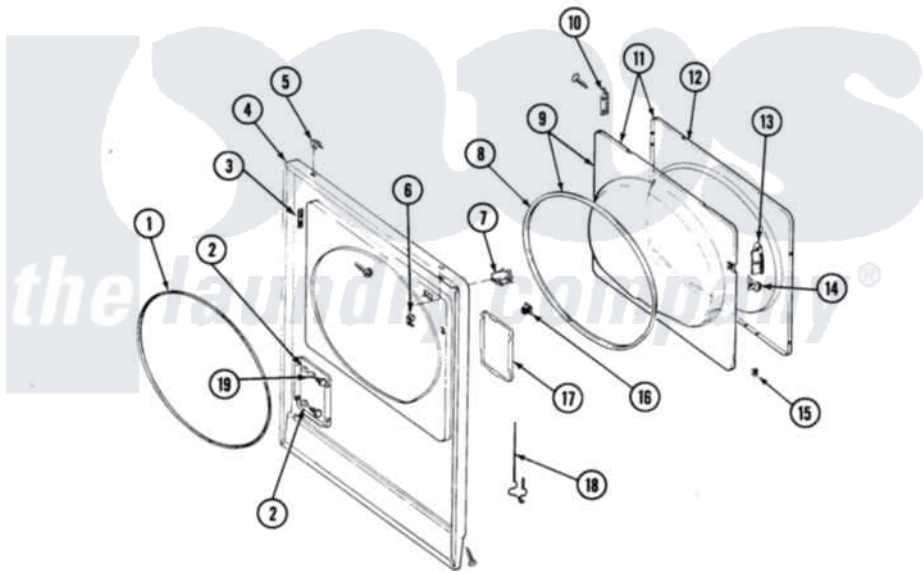

# Maytag DG27CT 07 - FRONT PANEL & DOOR ASSEMBLY

SECTION: FRONT PANEL & DOOR ASSEMBLY

MODEL: DE-DG27CS-CT

Issue Date: 10/90

Maytag [Commercial Maytag DG27CT Dryer Parts](#) Parts Diagram 07 - FRONT PANEL & DOOR ASSEMBLY

[Click on the part number to view part](#)

Item	Original Part Number	Replaced By	Status	Part Description
001	<a href="#">314937</a>			Seal, Front Panel
002	NLA		Not Available	BUSHING
003	<a href="#">Y313907</a>			Fastener, Twin
004	<a href="#">204439</a>			Screw And Fstner Assembly
"	212949	<a href="#">22001866</a>		Screw, Relay
"	<a href="#">307998L</a>			Front Panel----NA
"	NLA		Not Available	FRONT PANEL (WHT)
005	212982	<a href="#">22001650</a>		Fastener, Spring
006	<a href="#">Y310376</a>			Clip, Door Switch Harness
007	Y305754	<a href="#">W10169313</a>		Switch-Dor
008	314935	<a href="#">33001192</a>		Seal, Door
009	308069		Not Available	DOOR, INNER W/GASKET
010	307099	<a href="#">33001230</a>		Hinge, Door
"	<a href="#">Y314062</a>			Screw, Door Hinge And Panel
011	NLA		Not Available	DOOR, COMPLETE LESS HINGES (WH
				DOOR W/WINDOW OUTER

012	314967		Not Available	DOOR W/WINDOW OUTER HALF (WHT)
"	NLA		Not Available	DOOR W/WIN CUT OUT OUTER ALMNA
013	<a href="#">314939</a>			Handle, Door
"	<a href="#">314974</a>			Handle, Door
"	<a href="#">314975</a>			Handle, Door
014	314936	<a href="#">33001305</a>		Strike, Door
"	314944	<a href="#">33001305</a>		Strike, Door
015	<a href="#">Y313910</a>			Clip, Door Liner To Outer Panel
016	<a href="#">306436</a>			Door Latch Kit--W
017	NLA		Not Available	ACCESS DOOR (WHT)
018	<a href="#">Y314025</a>			Latch For Access Door
019	<a href="#">312369</a>			Sleeve, Access Panel Stud Part Not Used
020	<a href="#">Y313340</a>			LABEL, LINT SCREEN INSTRUCTION
021	314941		Not Available	LABEL, INSTRUCTION
022	NLA		Not Available	INSTRUCTION LABEL