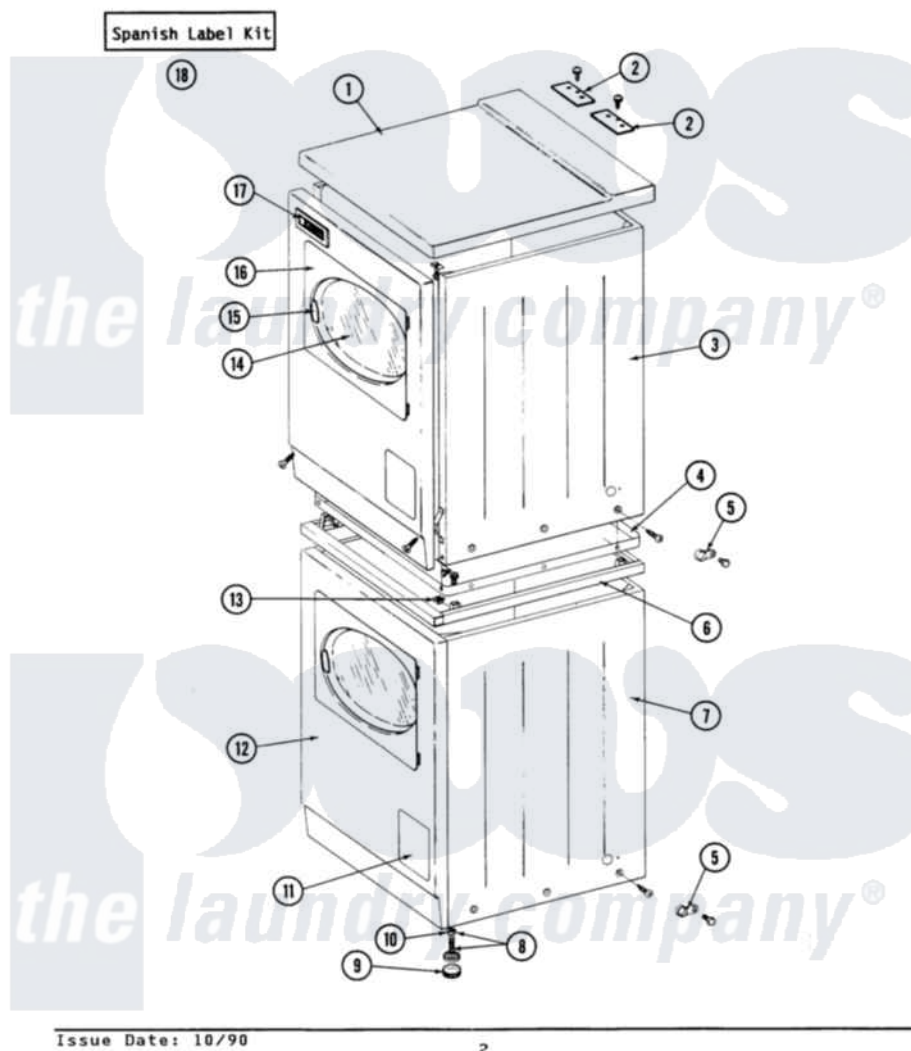

Maytag DG27CT 08 - FRONT VIEW

SECTION: FRONT VIEW
MODEL: DE-DG27CS-CT

Issue Date: 10/90

2

Maytag [Commercial Maytag DG27CT Dryer Parts](#) Parts Diagram 08 - FRONT VIEW
Click on the part number to view part

Item	Original Part Number	Replaced By	Status	Part Description
001	307104			Top Cover Assembly
"	NLA		Not Available	TOP COVER ASSY
002	NLA		Not Available	COVER PLATE
"	Y313559			Screw
003	204445			Screw And Fastener Assembly
"	213007			Xfor Cabinet See Cabinet, Back
"	NLA		Not Available	CABINET, UPPER (WHITE)
004	314663	214354		Screw, Top Cover To Cabnt.
"	Y303361		Not Available	BASE ASSY. (UPPER & LOWER)
005	211168	W10139210		Screw, 8-18 X 5/16
"	910768	M0280301		Tie Electr
006	NLA		Not Available	SPACER ASSM-WHITE
007	307125		Not Available	CABINET, LOWER (WHITE)
"	NLA		Not Available	CABINET, LOWER (ALMOND)
008	Y302699	22003428		Leg, Adjustable

009	210684		Foot, Adjustable Leg
010	210385		Lock Nut For Adjustable Leg
011	NLA	Not Available	ACCESS DOOR (WHITE)
012	204439		Screw And Fstner Assembly
"	307998L		Front Panel----NA
"	NLA	Not Available	FRONT PANEL-WHITE
013	310933	33002194	Nut, Speed
014	308069	Not Available	DOOR, INNER W/GASKET
015	314939		Handle, Door
"	314974		Handle, Door
"	314975		Handle, Door
016	NLA	Not Available	DOOR, COMPLETE LESS HINGES (WH
017	NLA	Not Available	NAME PLATE
018	NLA	Not Available	SPANISH LABEL KIT