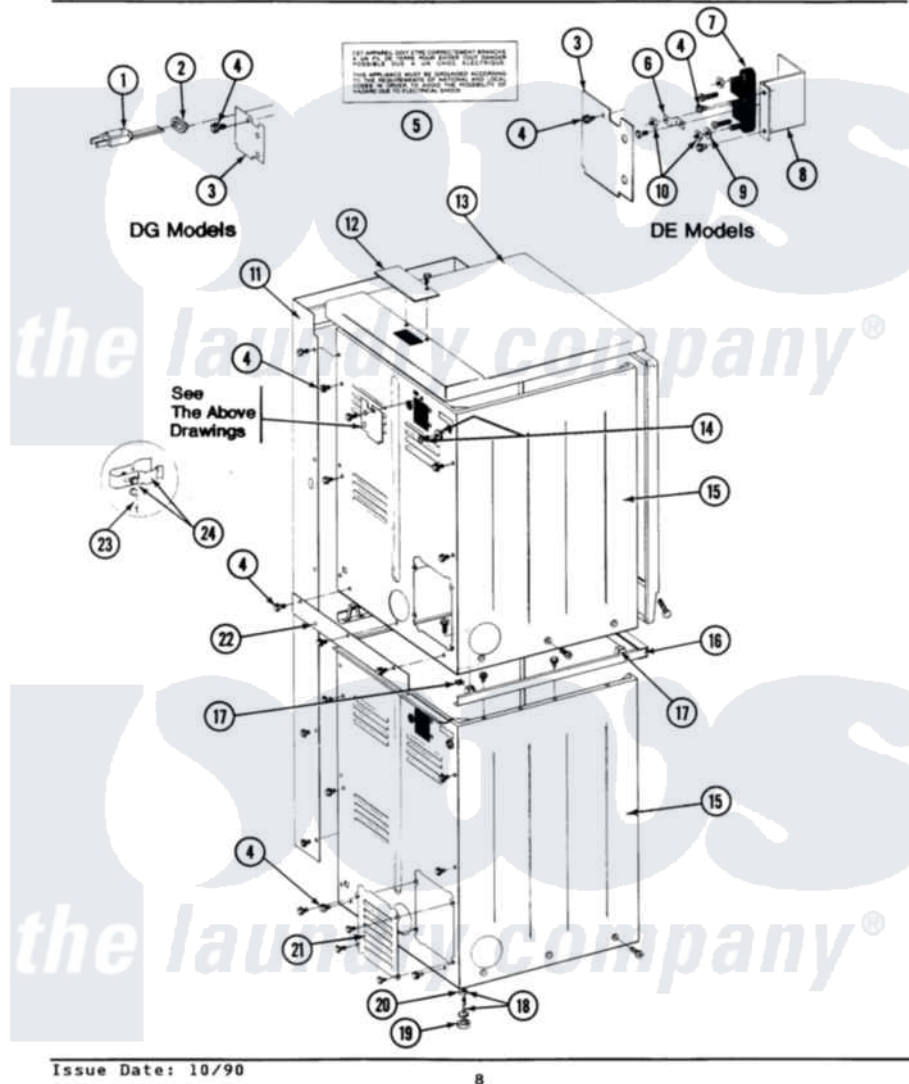

Maytag DG27CT 09 - REAR VIEW

SECTION: REAR VIEW
MODEL: DE-DG27CS-CT

Maytag [Commercial Maytag DG27CT Dryer Parts](#) Parts Diagram 09 - REAR VIEW
Click on the part number to view part

Item	Original Part Number	Replaced By	Status	Part Description
001	302521		Not Available	CORD, POWER PART NOT USED-GAS MODELS ONLY
002	211881			Grommet, Cord Part Not Used-Gas Models Only
003	Y312905		Not Available	COVER, TERMINAL
004	Y313561			Screw----NA
005	214519			LABEL, ELECTRICAL INSTR. PART NOT USED-GAS MODELS ONLY
006	Y311423	489483		Screw 10-32 X 1/2
"	Y312184			Strap, Grounding
007	400008			Block, Terminal
"	Y312209	W10001200		Screw
008	Y312904			Bracket, Terminal Block
009	Y311270			Washer, Terminal Block
010	311484	112432		Nut
011	NLA		Not Available	SCREW
012	NLA		Not Available	COVER PLATE

"	Y313559		Screw
013	307104		Top Cover Assembly
"	NLA	Not Available	TOP COVER ASSY ALM
014	NLA	Not Available	SCREW & WASHER ASSY.
015	213007		Xfor Cabinet See Cabinet, Back
"	307125	Not Available	CABINET, LOWER (WHITE)
"	NLA	Not Available	CABINET, LOWER (ALMOND)
"	Y310632	1163839	Screw
016	911050	4312464	Screw
"	NLA	Not Available	SPACER ASSM-WHITE
"	Y310632	1163839	Screw
017	310933	33002194	Nut, Speed
018	Y302699	22003428	Leg, Adjustable
019	210684		Foot, Adjustable Leg
020	210385		Lock Nut For Adjustable Leg
021	211294	90767	Screw, 8A X 3/8 HeX Washer Head Tapping
"	Y312951	Not Available	ACCESS COVER, BACK
"	Y313559		Screw
022	NLA	Not Available	FILLER STRIP
"	Y310632	1163839	Screw
023	311155		Ground Wire And Clamp
024	301548		Clamp, Ground Wire
"	313122		Screw - Baffle To Tumbler