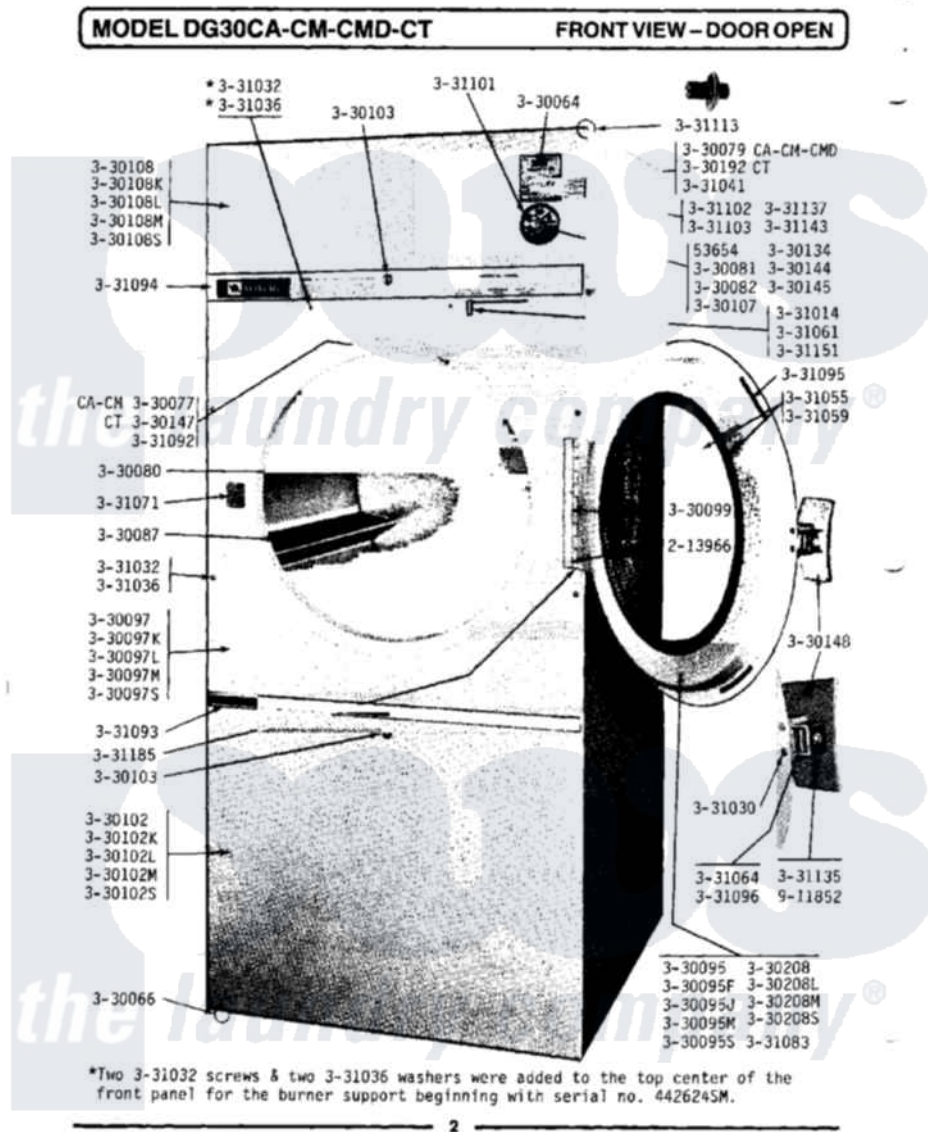

Maytag DG30CA 01 - FRONT VIEW-DOOR OPEN

Maytag Commercial Maytag DG30CA Dryer Parts Parts Diagram 01 - FRONT VIEW-DOOR OPEN
 Click on the part number to view part

Item	Original Part Number	Replaced By	Status	Part Description
001	NLA		Not Available	GULMITE WRENCH No.8
002	NLA		Not Available	SCREW, No.5-40 X 3/8
003	213966	3400014		Screw
004	Y330064			Pilot Light
005	NLA		Not Available	LEVELING LEG
006	Y330077			Door Switch
007	Y330079		Not Available	SWITCH, PUSH-TO-START
008	Y330080		Not Available	SPIDER & SHAFT ASSEMBLY
009	330081			Timer - CA 60 Minutes
010	Y330082	330081		Timer - CA 60 Minutes
011	Y330087			Drum Assembly Complete
012	NLA		Not Available	DOOR-WHITE
013	NLA		Not Available	DOOR-HAVEST WHEAT
014	NLA		Not Available	FRONT PANEL-WHITE
015	NLA		Not Available	FRONT PANEL-ALMOND
				FRONT PANEL HARVEST