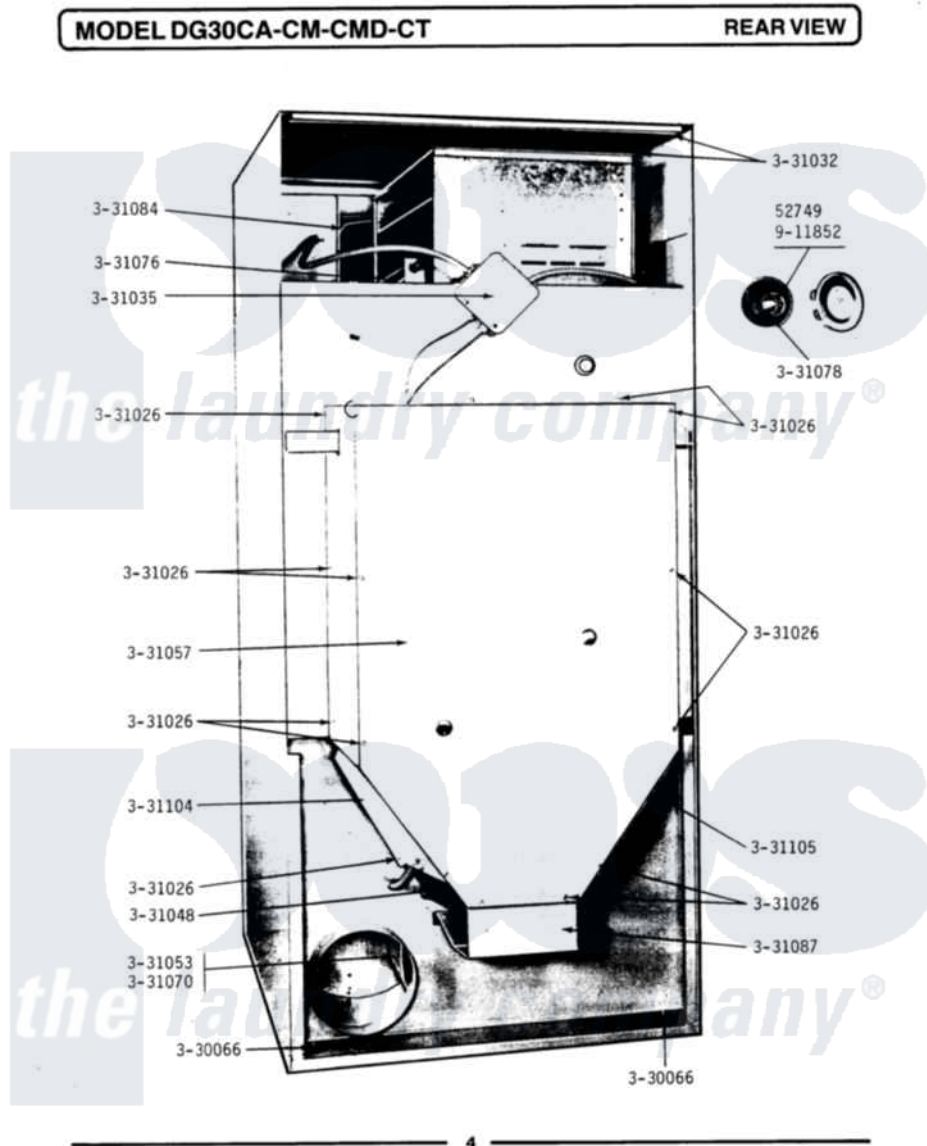

Maytag DG30CA 02 - REAR VIEW

Maytag [Commercial Maytag DG30CA Dryer Parts](#) Parts Diagram 02 - REAR VIEW
 Click on the part number to view part

Item	Original Part Number	Replaced By	Status	Part Description
001	Y052749	62739		Nut, Lock
002	NLA		Not Available	LEVELING LEG
003	331026	90767		Screw, 8A X 3/8 HeX Washer Head Tapping
004	331032	61002031		Screw, Handle
005	NLA		Not Available	WIRE NUT (6 USED)
006	331048		Not Available	COVER FOR BLOWER IMPELLER
007	331053			Damper
008	NLA		Not Available	BELT AND PULLEY GUARD
009	NLA		Not Available	HINGE PIN FOR DAMPER
010	NLA		Not Available	GAS SUPPLY LINE-28 1/2 INCH
011	331084		Not Available	SUPPORT ROD FOR UPPER DOOR
012	NLA		Not Available	SHIELD FOR MOTOR
013	NLA		Not Available	SUPPORT FOR REAR COVER-LEFT

014	NLA		Not Available	RIB, TUMBLER (ONLY)
015	911852	486009		Lockwasher
016			Not Available	