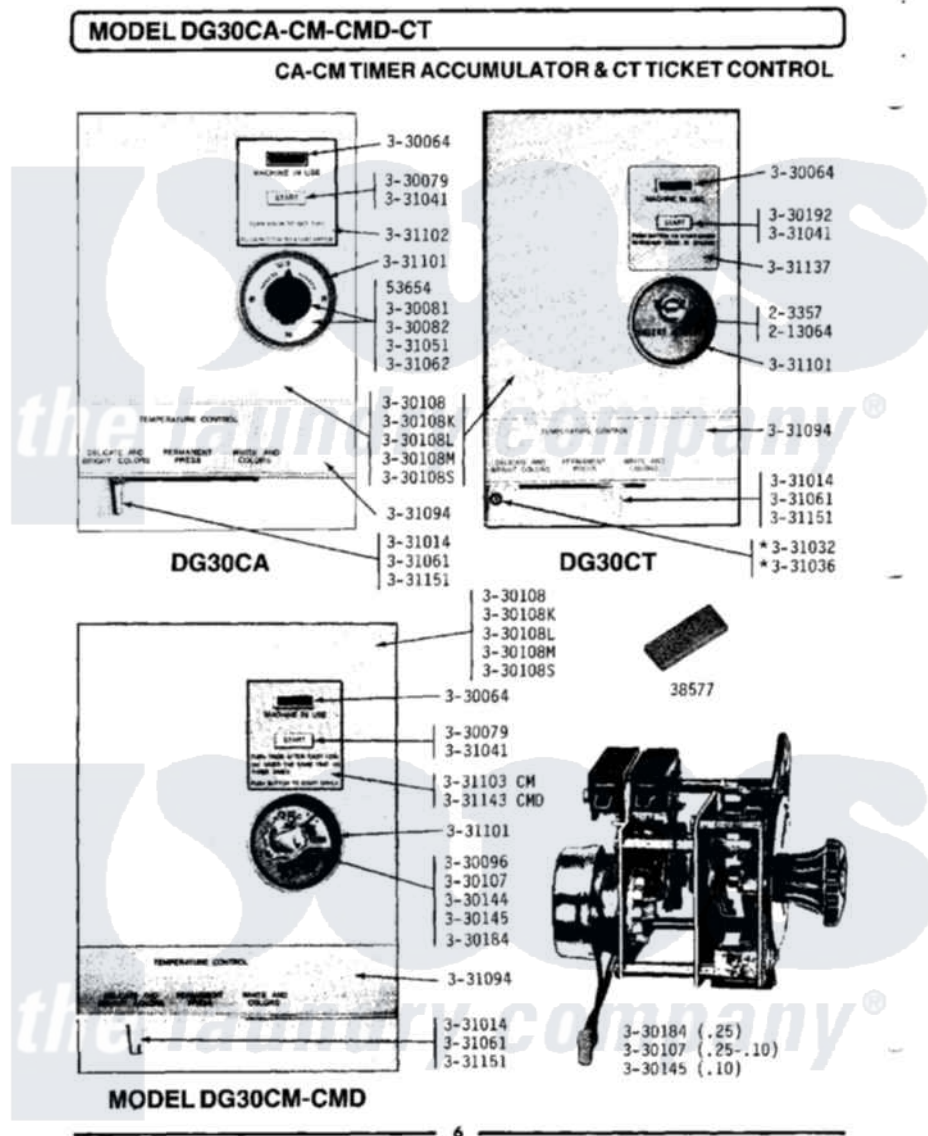

Maytag DG30CA 03 - CA TIMER ACCUMULATOR

Maytag Commercial Maytag DG30CA Dryer Parts Parts Diagram 03 - CA TIMER ACCUMULATOR
 Click on the part number to view part

Item	Original Part Number	Replaced By	Status	Part Description
001	NLA		Not Available	TOOL TO ADJUST TIMING SWITC
002	NLA		Not Available	SCREW, No.5-40 X 3/8
003	NLA		Not Available	TICKET RECEIVER ASSEMBLY
004	NLA		Not Available	FRONT PLATE F/TICKET CONTRO
005	Y330064			Pilot Light
006	Y330079		Not Available	SWITCH, PUSH-TO-START
007	330081			Timer - CA 60 Minutes
008	Y330082	330081		Timer - CA 60 Minutes
009	Y330096	Y330233		Mounting Plt, Cm Timer Accum.
010	NLA		Not Available	FRONT PANEL-WHITE
011	330108L		Not Available	FRONT PANEL-ALMOND
012	330108M		Not Available	FRONT PANEL-HARVEST WHEAT
013	NLA		Not Available	MOUNTING PLATE (ACCUMULATOR)

014	Y330145		Not Available	CONTA ACCUMULATOR ASSEMBLY
015	330184			Timer Accumulator-25
016	331014	8281196		Screw
017	331032	61002031		Screw, Handle
018	331036			Washer-Front Panel Screws
019	331041			Button-Push-To-Start Switch
020	NLA		Not Available	TIMER DIAL - CA 60 MINUTES
021	331061			Knob For Temperature Contro
022	NLA		Not Available	KNOB FOR TIMER
023	NLA		Not Available	MOUNTING PLATE FOR TIMER
024	NLA		Not Available	TRIM BAR FOR UPPER PANEL
025	331101		Not Available	BEZEL FOR TIMER-ACCUMULATOR
026	NLA		Not Available	INSTRUCTION PLATE (CA)
027	331151			Lever-Temperature Control