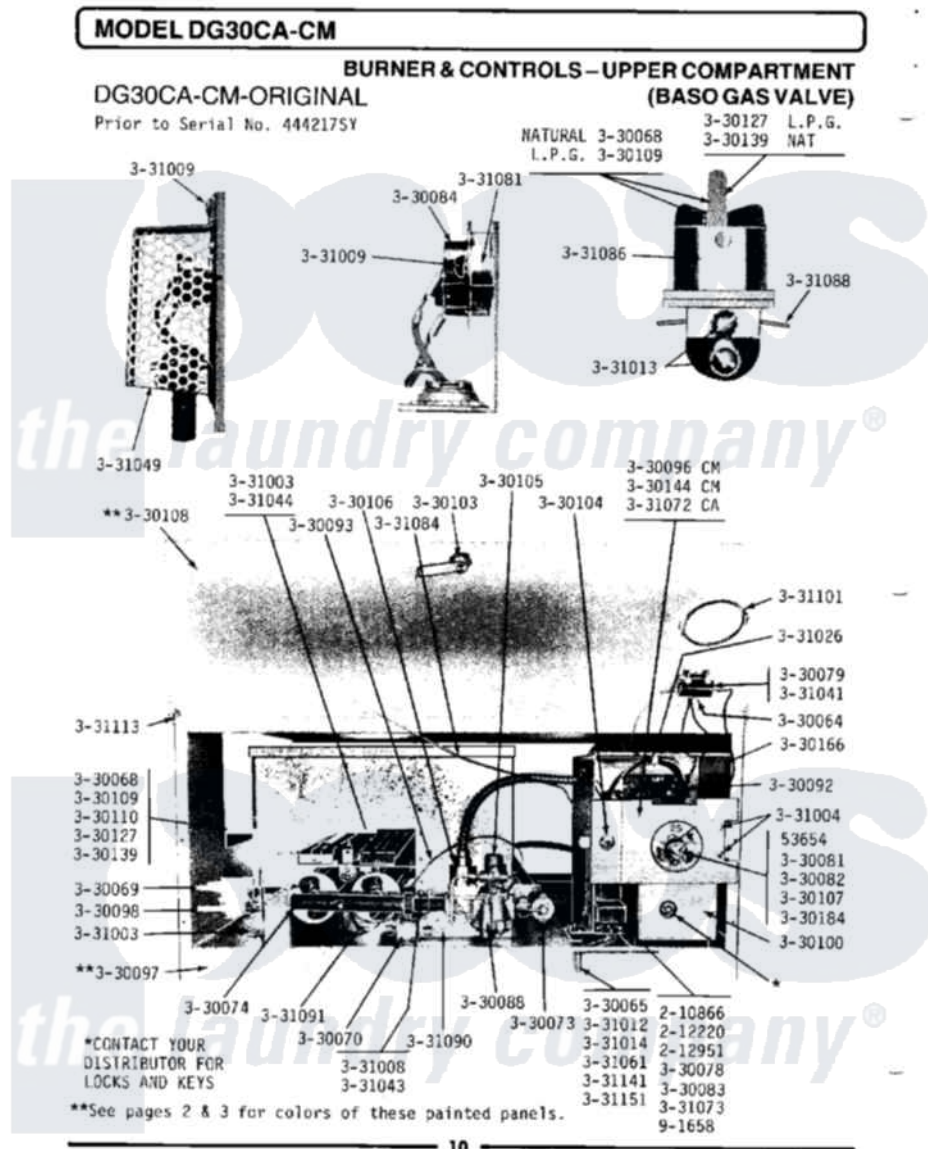

# Maytag DG30CA 04 - BURNER & CONTROLS-UPPER COMPARTMENT

Maytag Commercial Maytag DG30CA Dryer Parts Parts Diagram 04 - BURNER & CONTROLS-UPPER COMPARTMENT

Click on the part number to view part

Item	Original Part Number	Replaced By	Status	Part Description
001	NLA		Not Available	SCREW, No.5-40 X 3/8
002	<a href="#">210866</a>			Nut, Twin Speed
003	212220	<a href="#">213501</a>		Screw, No.6-20 X 1-1/8 Inch
004	<a href="#">212951</a>			Screw, No.6-32 X 1/4 Inch
005	<a href="#">Y330064</a>			Pilot Light
006	NLA		Not Available	CLIP - ACTUATOR TO CABINET
007	<a href="#">Y330068</a>			Pilot Burner - Nat.
008	NLA		Not Available	BURNER, MAIN
009	Y330070		Not Available	PILOT VALVE AND FILTER
010	<a href="#">Y330073</a>			Valve, Shut-Off
011	NLA		Not Available	MANIFOLD FOR MAIN BURNER
012	Y330079		Not Available	SWITCH, PUSH-TO-START
013	<a href="#">330081</a>			Timer - CA 60 Minutes
014	Y330082	<a href="#">330081</a>		Timer - CA 60 Minutes

059 NLA

Not Available

SCREW-TEMP CONTROL  
LEVER

060 [331151](#)

Lever-Temperature Control

061 NLA

Not Available

TWIN FASTENER WITH  
SCREWS