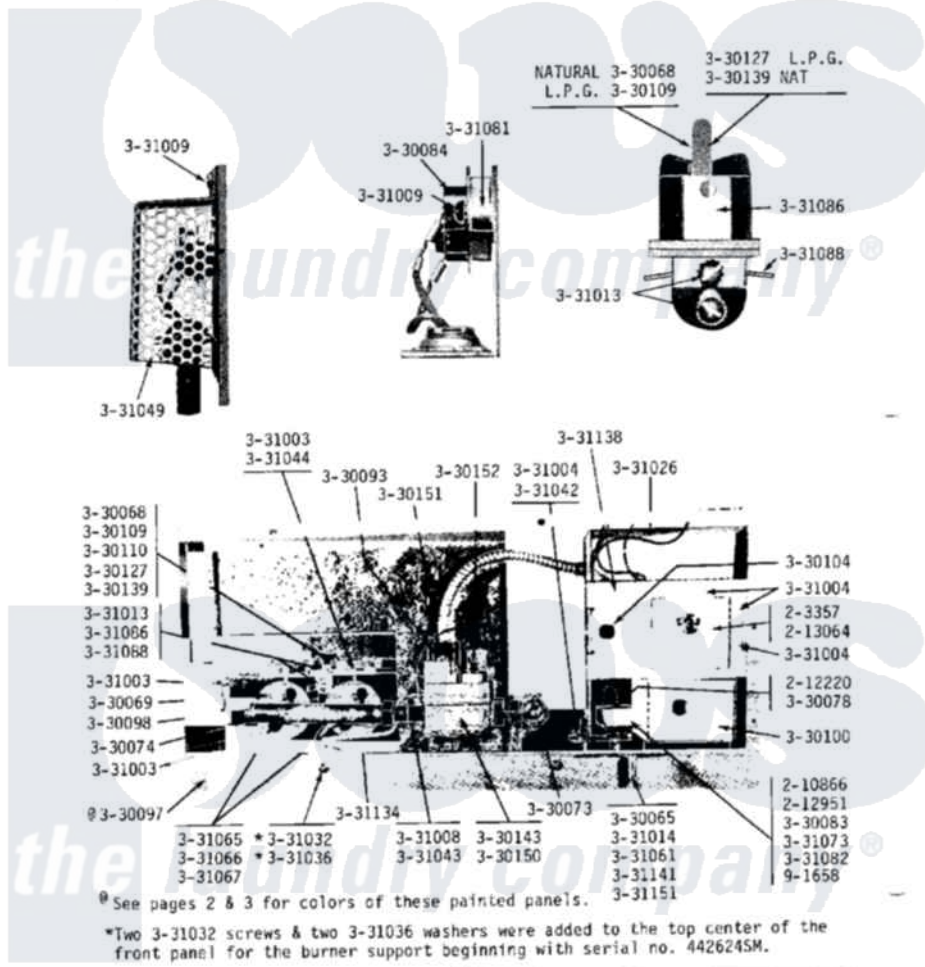

MODEL DG30CA-CM-CMD-CT

BURNER & CONTROLS - UPPER COMPARTMENT

DG30CA-CM-SERIES 01
 DG30CMD-CT-ALL MODELS

WHITE RODGERS GAS VALVE

New gas valve begins with Serial No. 4442175Y for models DG30CA-CM only

Maytag Commercial Maytag DG30CA Dryer Parts Parts Diagram 05 - BURNER & CONTROLS-SERIES 01

[Click on the part number to view part](#)

Item	Original Part Number	Replaced By	Status	Part Description
001	NLA		Not Available	TICKET RECEIVER ASSEMBLY
002	210866			Nut, Twin Speed
003	212220	213501		Screw, No.6-20 X 1-1/8 Inch
004	212951			Screw, No.6-32 X 1/4 Inch
005	NLA		Not Available	FRONT PLATE F/TICKET CONTRO
006	NLA		Not Available	CLIP - ACTUATOR TO CABINET
007	Y330068			Pilot Burner - Nat.
008	NLA		Not Available	BURNER, MAIN
009	Y330073			Valve, Shut-Off
010	NLA		Not Available	MANIFOLD FOR MAIN BURNER
011	Y330083		Not Available	CONTROL, TEMPERATURE
012	330084			Thermostat, Hi-Limit
013	NLA		Not Available	THERMOCOUPLE---NA
014	NLA		Not Available	FRONT PANEL-WHITE